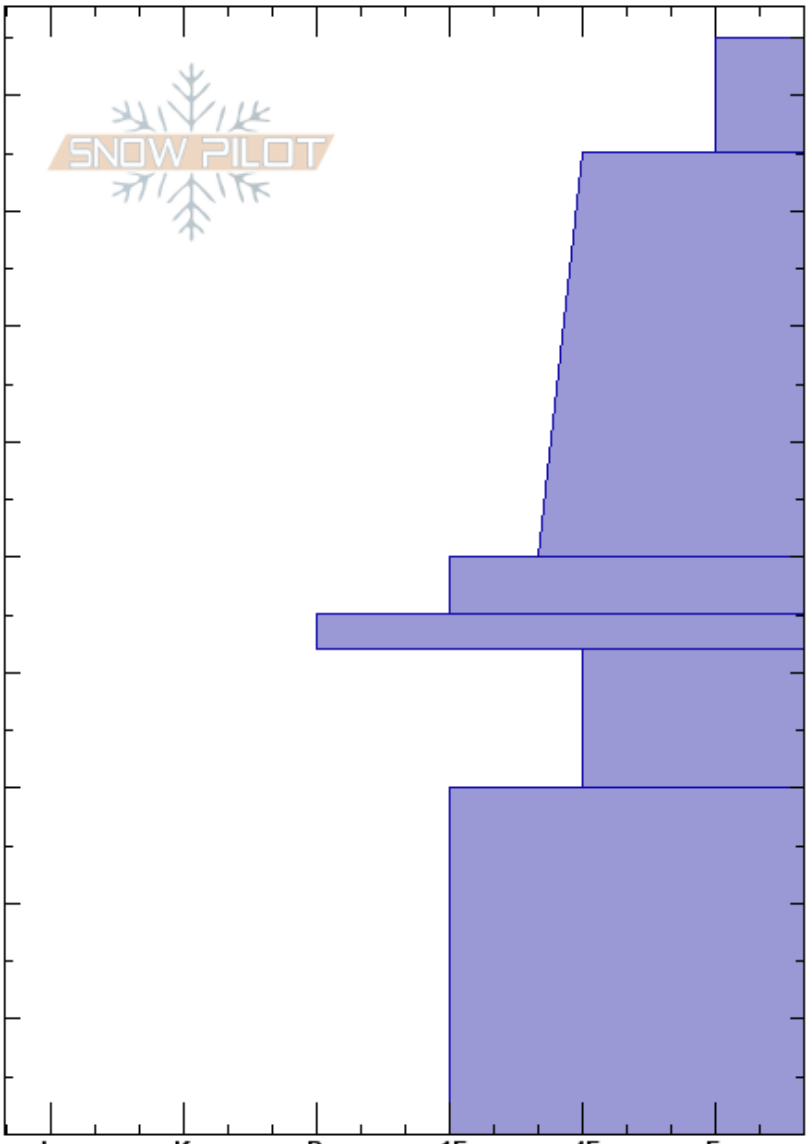

Nobis Bowl mid
 Teton Range
 WY
 Elevation: 9292 ft
 Aspect: E
 Specifics:

Lynn Kennen
 12/21/2024 - 11:00am
 Co-ord: 43.58378N, -110.87668W
 Slope Angle: 25°
 Wind Loading:

Stability:
 Air Temperature:
 Sky Cover:
 Precipitation:
 Wind:

HS:95

Layer Notes:

Form	Crystal		Moisture	ρ kg/m ³	Stability tests & Layer comments
	Size				
/					
/					
/					← ECTN25 @75cm
/					
⊙⊙	3				
□	1				

Notes: