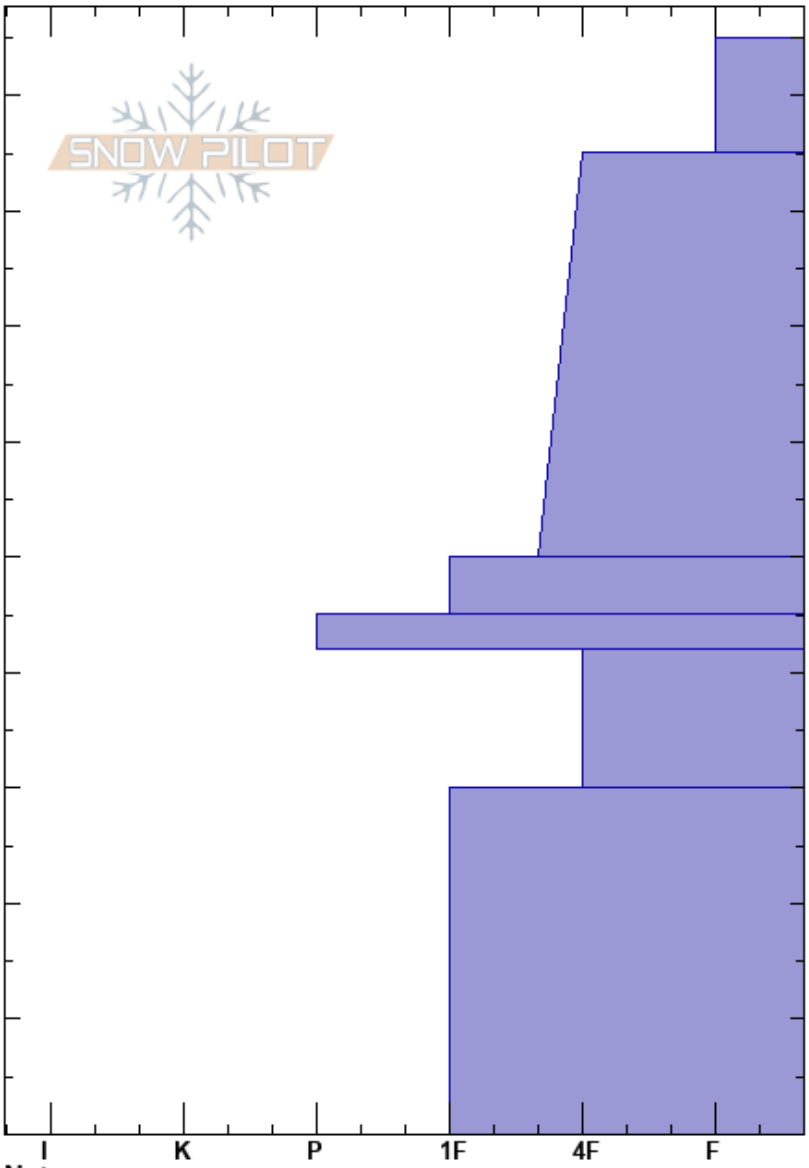

Nobis Bowl mid
 Teton Range
 WY
 Elevation: 9292 ft
 Aspect: E
 Specifics:

Lynn Kennen
 12/21/2024 - 11:00am
 Co-ord: 43.58378N, -110.87668W
 Slope Angle: 25°
 Wind Loading:

Stability:
 Air Temperature:
 Sky Cover:
 Precipitation:
 Wind:

HS:95

Layer Notes:

Form	Crystal		ρ kg/m ³	Stability tests & Layer comments
	Size	Moisture		
/				
/				
/				← ECTN25 @75cm
/				
⊙⊙	3			
□	1			

Notes: