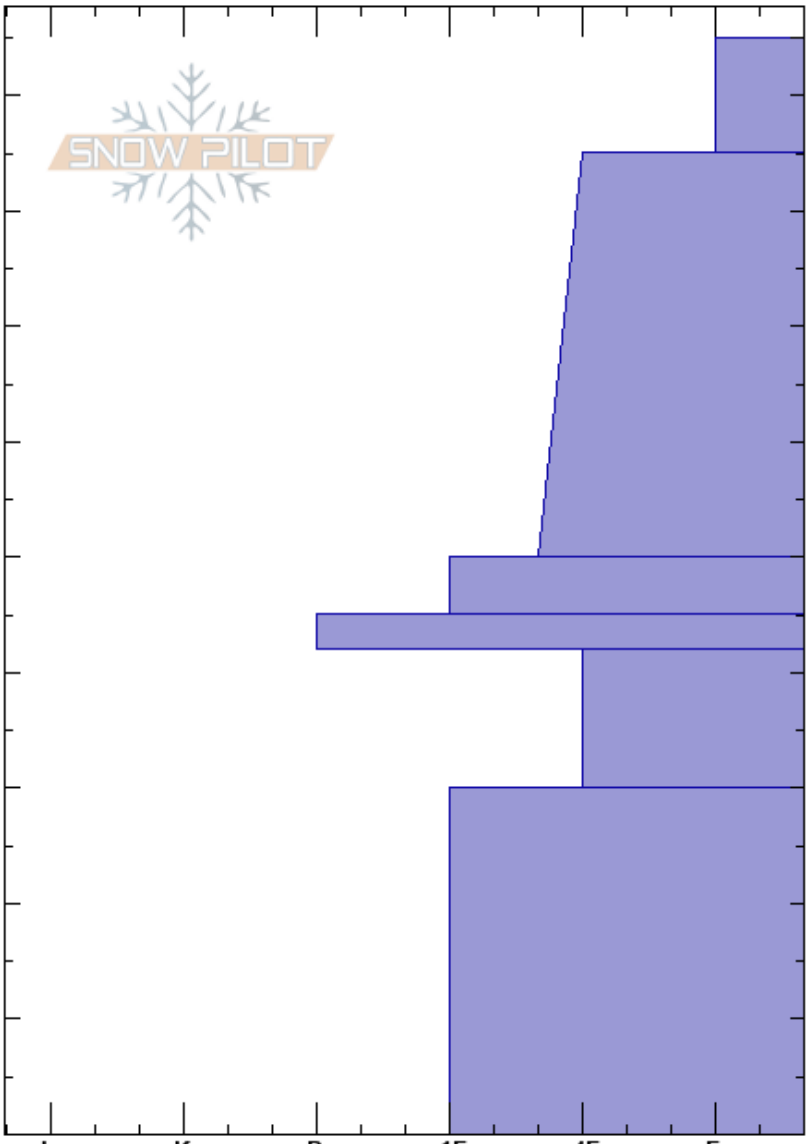

Nobis Bowl mid
Teton Range
WY
Elevation: 9292 ft
Aspect: E
Specifics:

Lynn Kennen
12/21/2024 - 11:00am
Co-ord: 43.58378N, -110.87668W
Slope Angle: 25°
Wind Loading:

Stability: HS:95
Air Temperature:
Sky Cover:
Precipitation:
Wind:

Layer Notes:

Crystal Form	Crystal Size	Moisture	ρ kg/m ³	Stability tests & Layer comments
/				
/				
/				← ECTN25 @75cm
/				
⊙⊙	3			
□	1			

Notes: