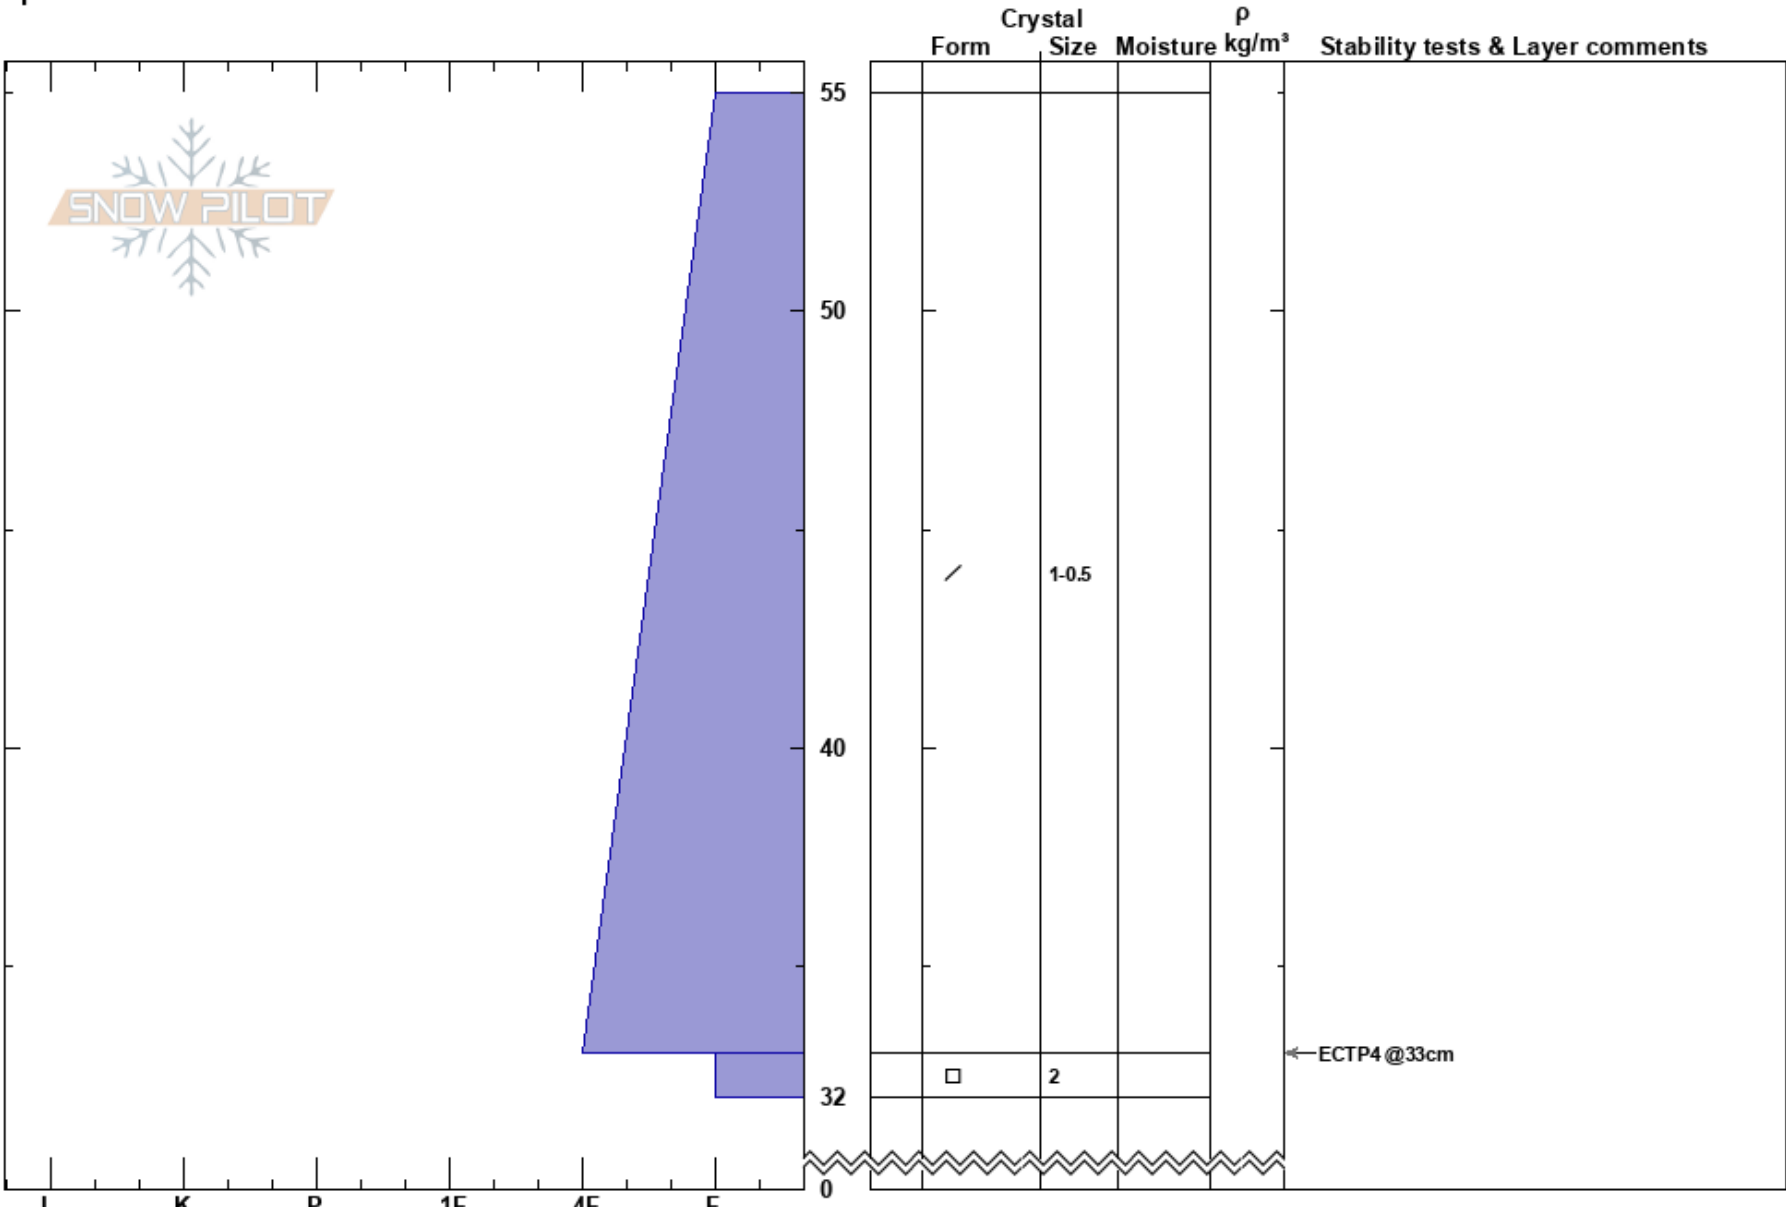

West Angle  
 Togwotee Pass  
 WY  
 Elevation: 9700 ft  
 Aspect: W  
 Specifics:

Ryan Mertaugh  
 12/21/2024 - 1:10pm  
 Co-ord: 43.82590N, -110.18262E  
 Slope Angle: 24°  
 Wind Loading:

Stability:  
 Air Temperature:  
 Sky Cover:  
 Precipitation: NO  
 Wind: Calm

HS:55  
 Layer Notes:  
 33-32cm: Problematic layer

Notes: