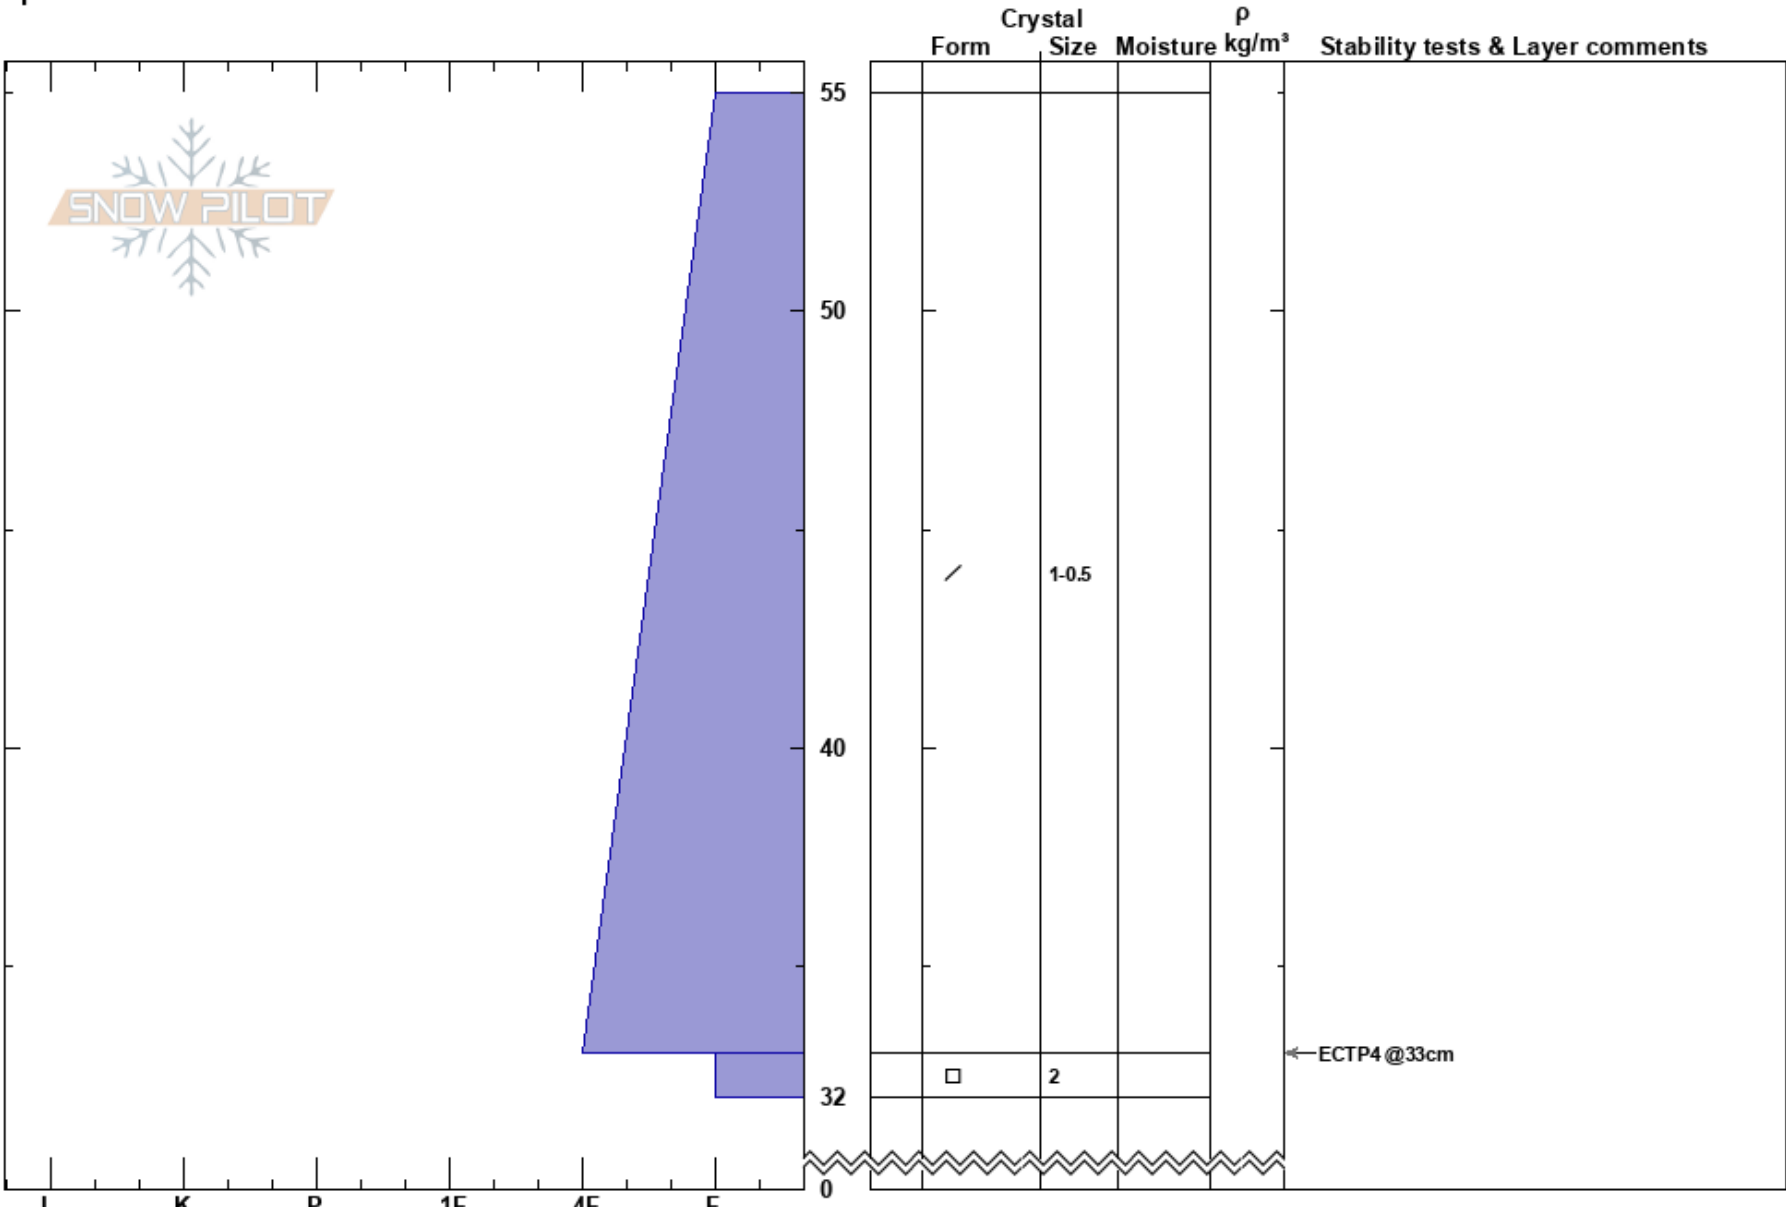

West Angle
 Togwotee Pass
 WY
 Elevation: 9700 ft
 Aspect: W
 Specifics:

Ryan Mertaugh
 12/21/2024 - 1:10pm
 Co-ord: 43.82590N, -110.18262E
 Slope Angle: 24°
 Wind Loading:

Stability:
 Air Temperature:
 Sky Cover:
 Precipitation: NO
 Wind: Calm

HS:55
 Layer Notes:
 33-32cm: Problematic layer

Notes: