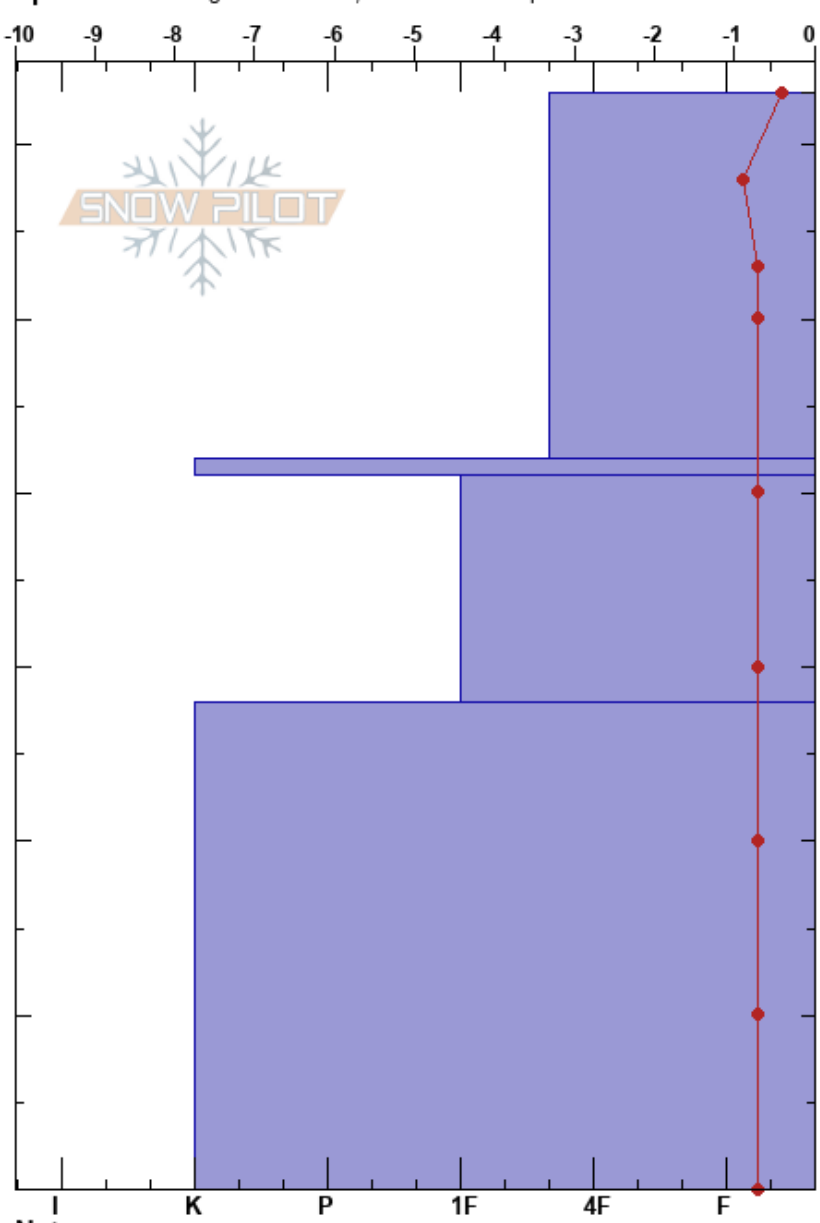

Lower P1
 Silver Valley Area
 ID
 Elevation: 5460 ft
 Aspect: NW
 Specifics: Pit dug in a Ski Area; Ski tracks on slope

Colton Ellingson
 12/21/2024 - 12:45pm
 Co-ord: 47.49256N, -116.12968W
 Slope Angle: 35°
 Wind Loading: no

Stability: Good
 Air Temperature: 5.2°C
 Sky Cover: OVC
 Precipitation: NO
 Wind: NE Light Breeze

Layer Notes:

Form	Crystal		ρ kg/m ³	Stability tests & Layer comments
	Size	Moisture		
∩ (/)	1(0.5)	M		
=	0.5	W		
∩	0.5	M		← ECTN23 @33cm
∩	2-4	M		