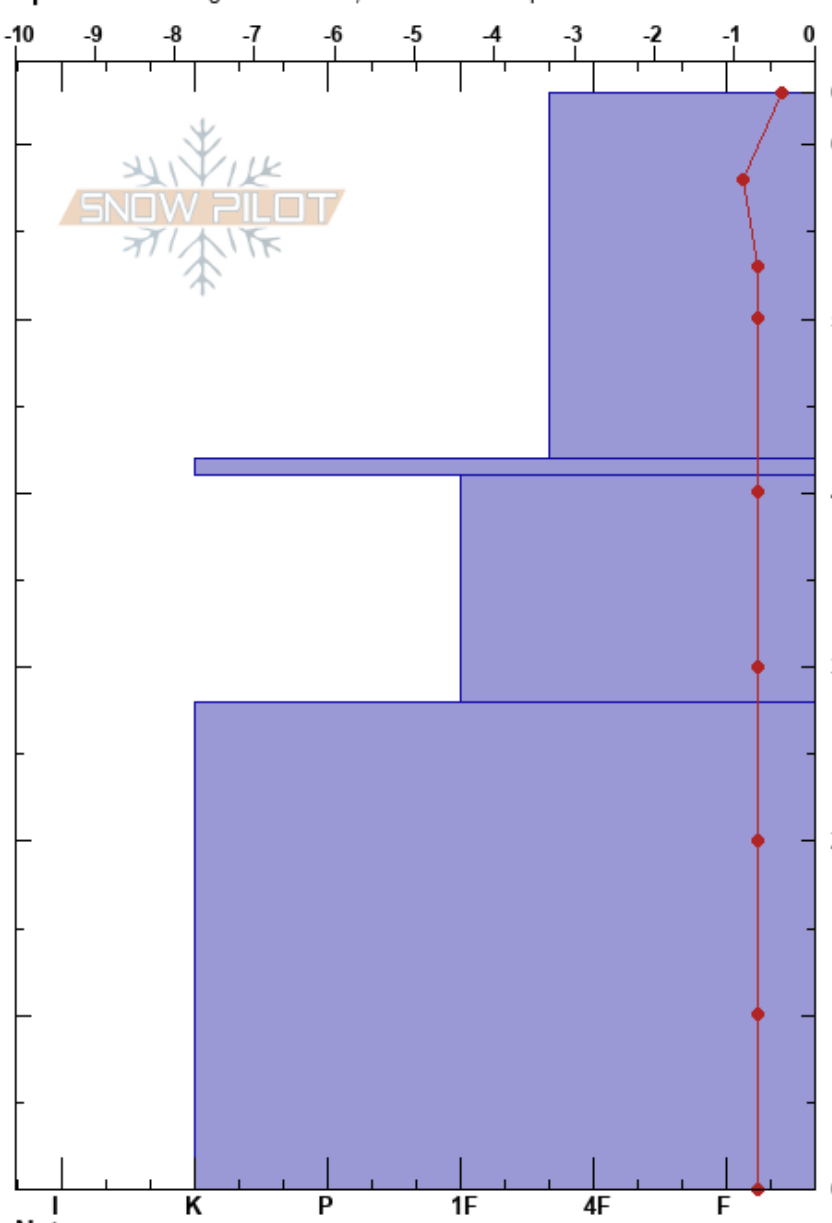

Lower P1  
 Silver Valley Area  
 ID  
 Elevation: 5460 ft  
 Aspect: NW  
 Specifics: Pit dug in a Ski Area; Ski tracks on slope

Colton Ellingson  
 12/21/2024 - 12:45pm  
 Co-ord: 47.49256N, -116.12968W  
 Slope Angle: 35°  
 Wind Loading: no

Stability: Good  
 Air Temperature: 5.2°C  
 Sky Cover: OVC  
 Precipitation: NO  
 Wind: NE Light Breeze

Layer Notes:

HS:63  
 PF:10  
 PS:30

Form	Crystal		$\rho$ kg/m <sup>3</sup>	Stability tests & Layer comments
	Size	Moisture		
∩ ( / )	1(0.5)	M		
=	0.5	W		
∩	0.5	M		← ECTN23 @33cm
∩	2-4	M		