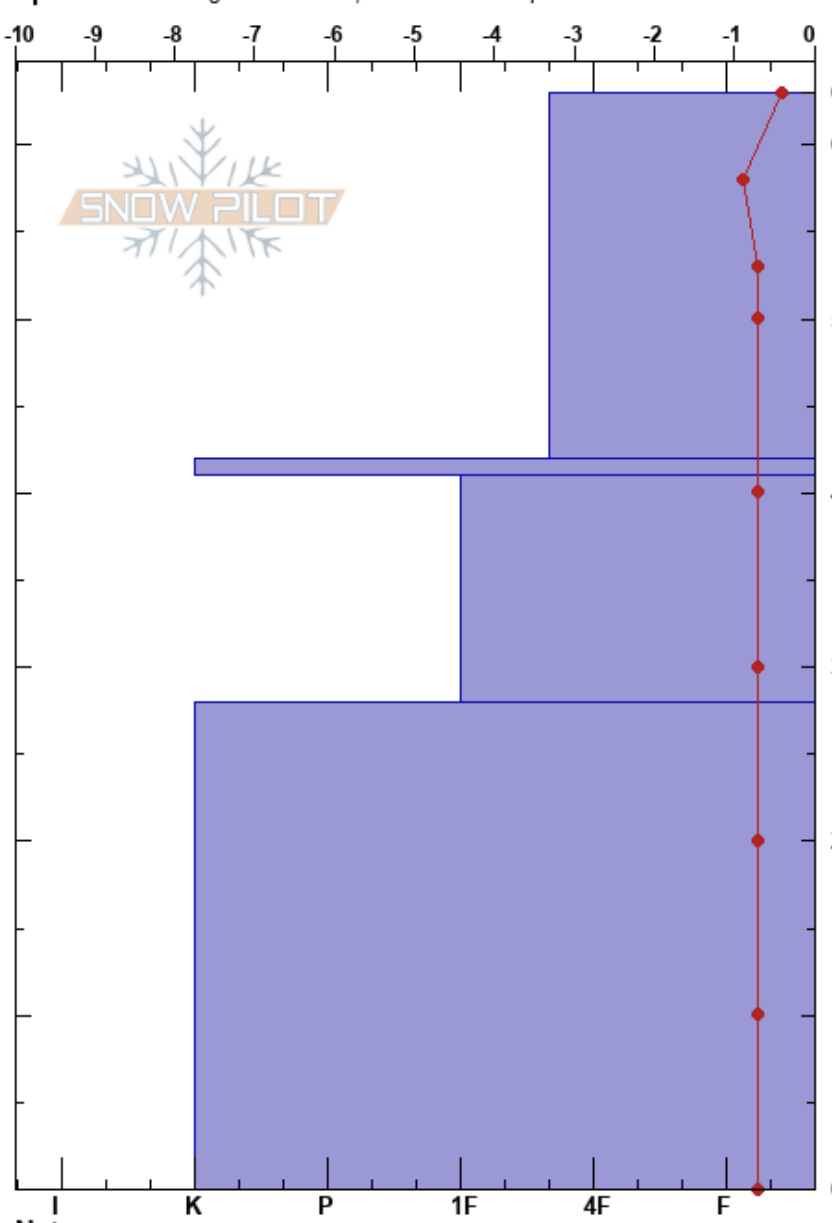

Lower P1  
 Silver Valley Area  
 ID  
 Elevation: 5460 ft  
 Aspect: NW  
 Specifics: Pit dug in a Ski Area; Ski tracks on slope

Colton Ellingson  
 12/21/2024 - 12:45pm  
 Co-ord: 47.49256N, -116.12968W  
 Slope Angle: 35°  
 Wind Loading: no

Stability: Good  
 Air Temperature: 5.2°C  
 Sky Cover: OVC  
 Precipitation: NO  
 Wind: NE Light Breeze

Layer Notes:

Form	Crystal		$\rho$ kg/m <sup>3</sup>	Stability tests & Layer comments
	Size	Moisture		
∩ ( / )	1(0.5)	M		
=	0.5	W		
∩	0.5	M		← ECTN23 @33cm
∩	2-4	M		