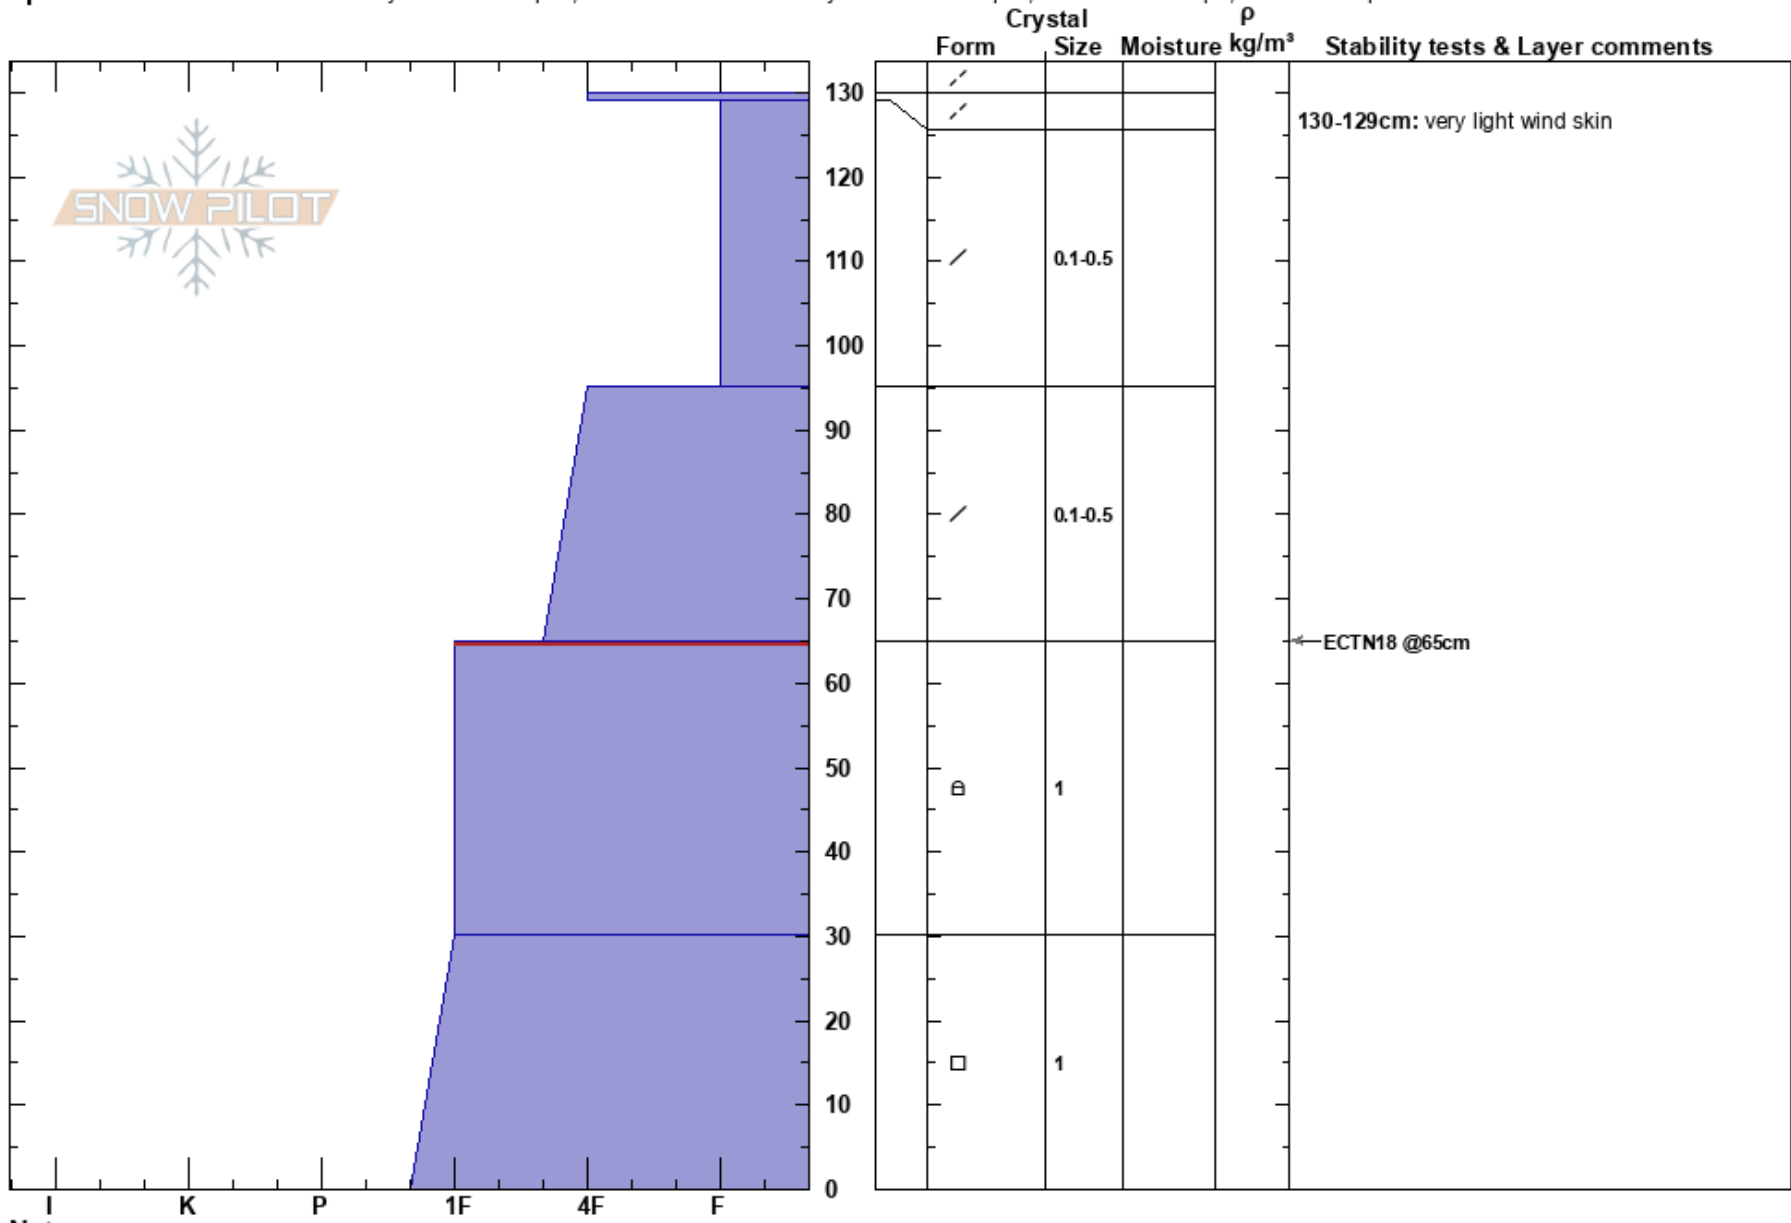

Below Nat's/4 Pines
 Teton Range
 WY
 Elevation: 2770 m
 Aspect: N

Christian Santelices
 12/21/2024 - 12:00pm
 Co-ord: 12T 510260W 4825340N
 Slope Angle: 25°
 Wind Loading:

Stability:
 Air Temperature: 0°C
 Sky Cover: FEW
 Precipitation: NO
 Wind: Calm

HS:130
 Layer Notes:
 130-129cm: very light wind skin
 65-30cm: Problematic layer

Specifics: Recent avalanche activity on similar slopes; Recent avalanche activity on different slopes; Ski tracks on slope; We skied slope