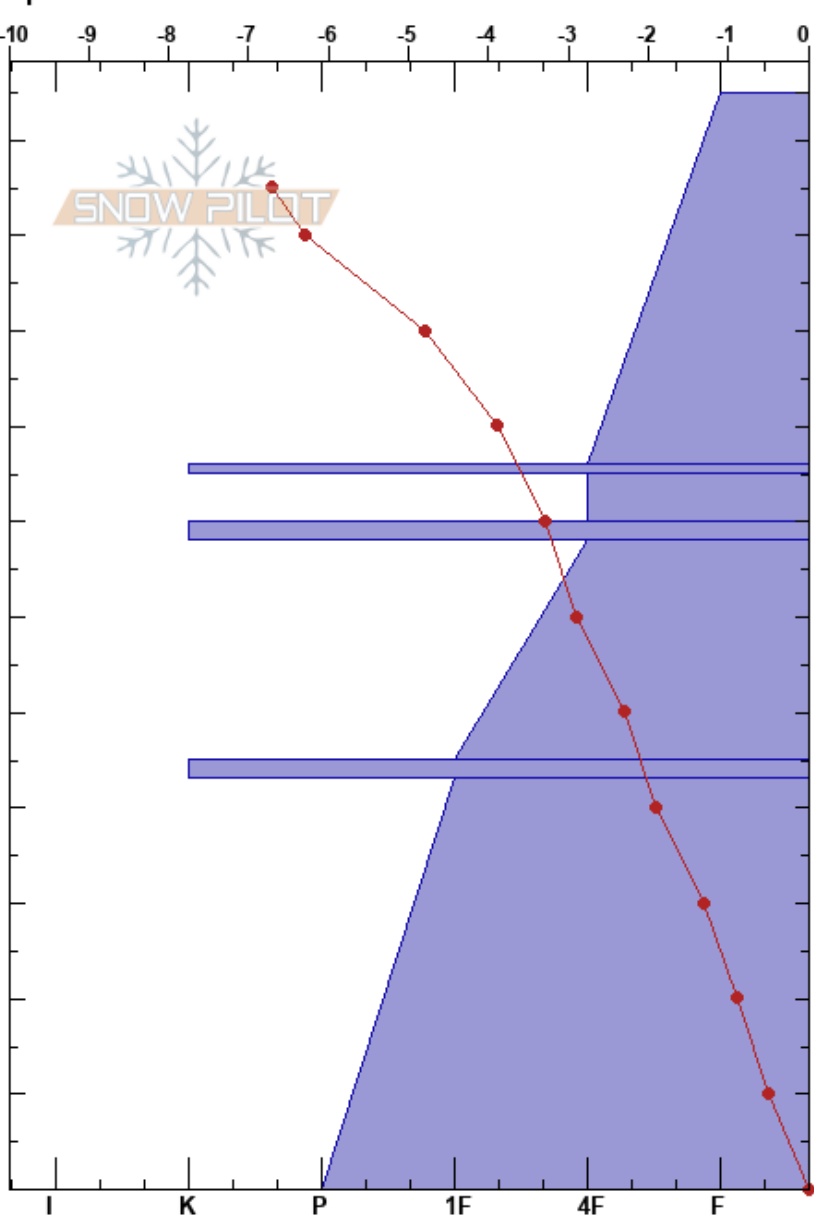

Weekly Wx Plot Pit
 Monashee
 BC
 Elevation: 2050 m
 Aspect: E
 Specifics:

Sage Spence
 21/12/2024 - 11:00
 Co-ord: 49.74204N, -118.92404W
 Slope Angle: 13°
 Wind Loading:

Stability:
 Air Temperature: -0.4°C PF:30
 Sky Cover: OVC
 Precipitation: NO
 Wind: Calm

HS:115
 Layer Notes:
 70-68cm: Problematic layer
 43-0cm: Bottom cm was Wet

Form	Crystal Size	Moisture	ρ kg/m ³	Stability tests & Layer comments
∇	3			
				← ECTN12 @109cm
/	0.5-1			← CT17, SP @98cm
⊙				
•	0.5			
⊙				
☐	0.5-1			
⊙				
☐	1	W		43-0cm: Bottom cm was Wet