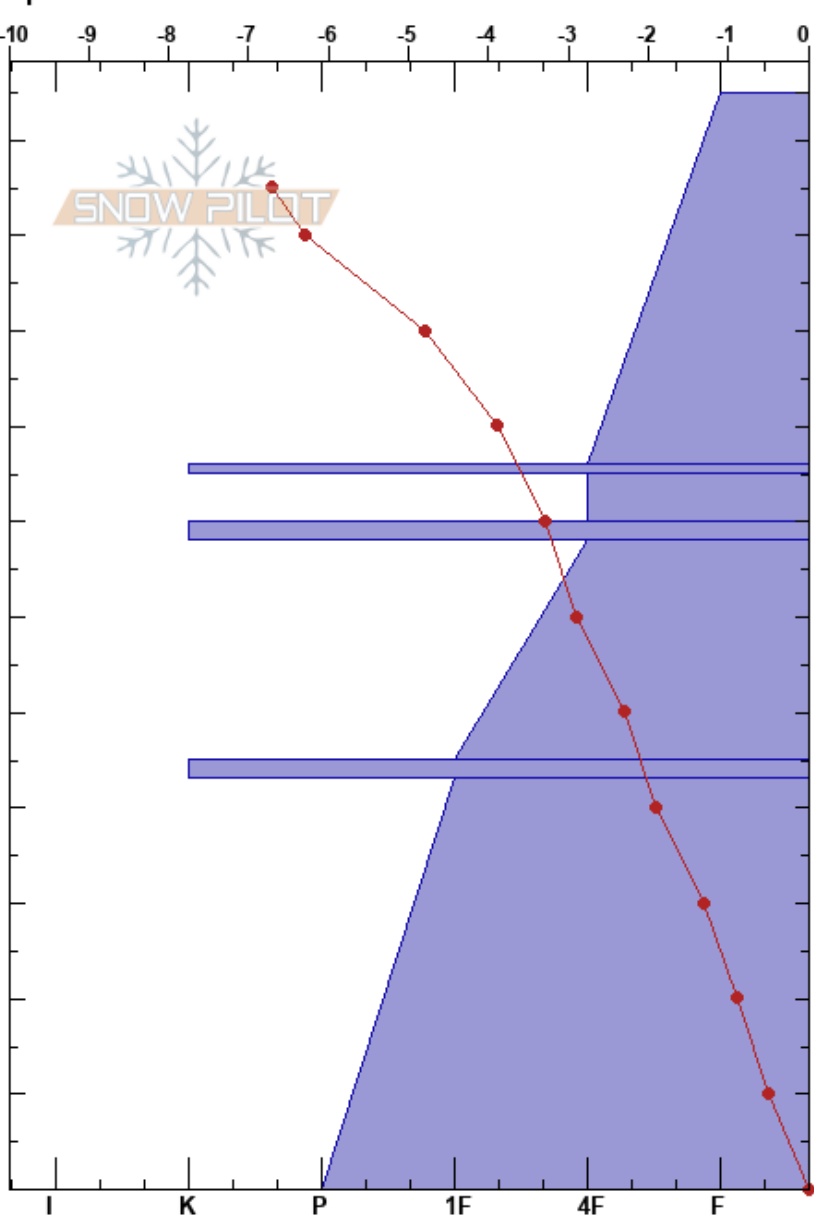

Weekly Wx Plot Pit  
 Monashee  
 BC  
 Elevation: 2050 m  
 Aspect: E  
 Specifics:

Sage Spence  
 21/12/2024 - 11:00  
 Co-ord: 49.74204N, -118.92404W  
 Slope Angle: 13°  
 Wind Loading:

Stability:  
 Air Temperature: -0.4°C PF:30  
 Sky Cover: OVC  
 Precipitation: NO  
 Wind: Calm

HS:115  
 Layer Notes:  
 70-68cm: Problematic layer  
 43-0cm: Bottom cm was Wet

Form	Crystal Size	Moisture	$\rho$ kg/m <sup>3</sup>	Stability tests & Layer comments
∇	3			
/	0.5-1			← ECTN12 @109cm ← CT17, SP @98cm
⊙	0.5			
⊙	0.5-1			
⊙	1	W		43-0cm: Bottom cm was Wet