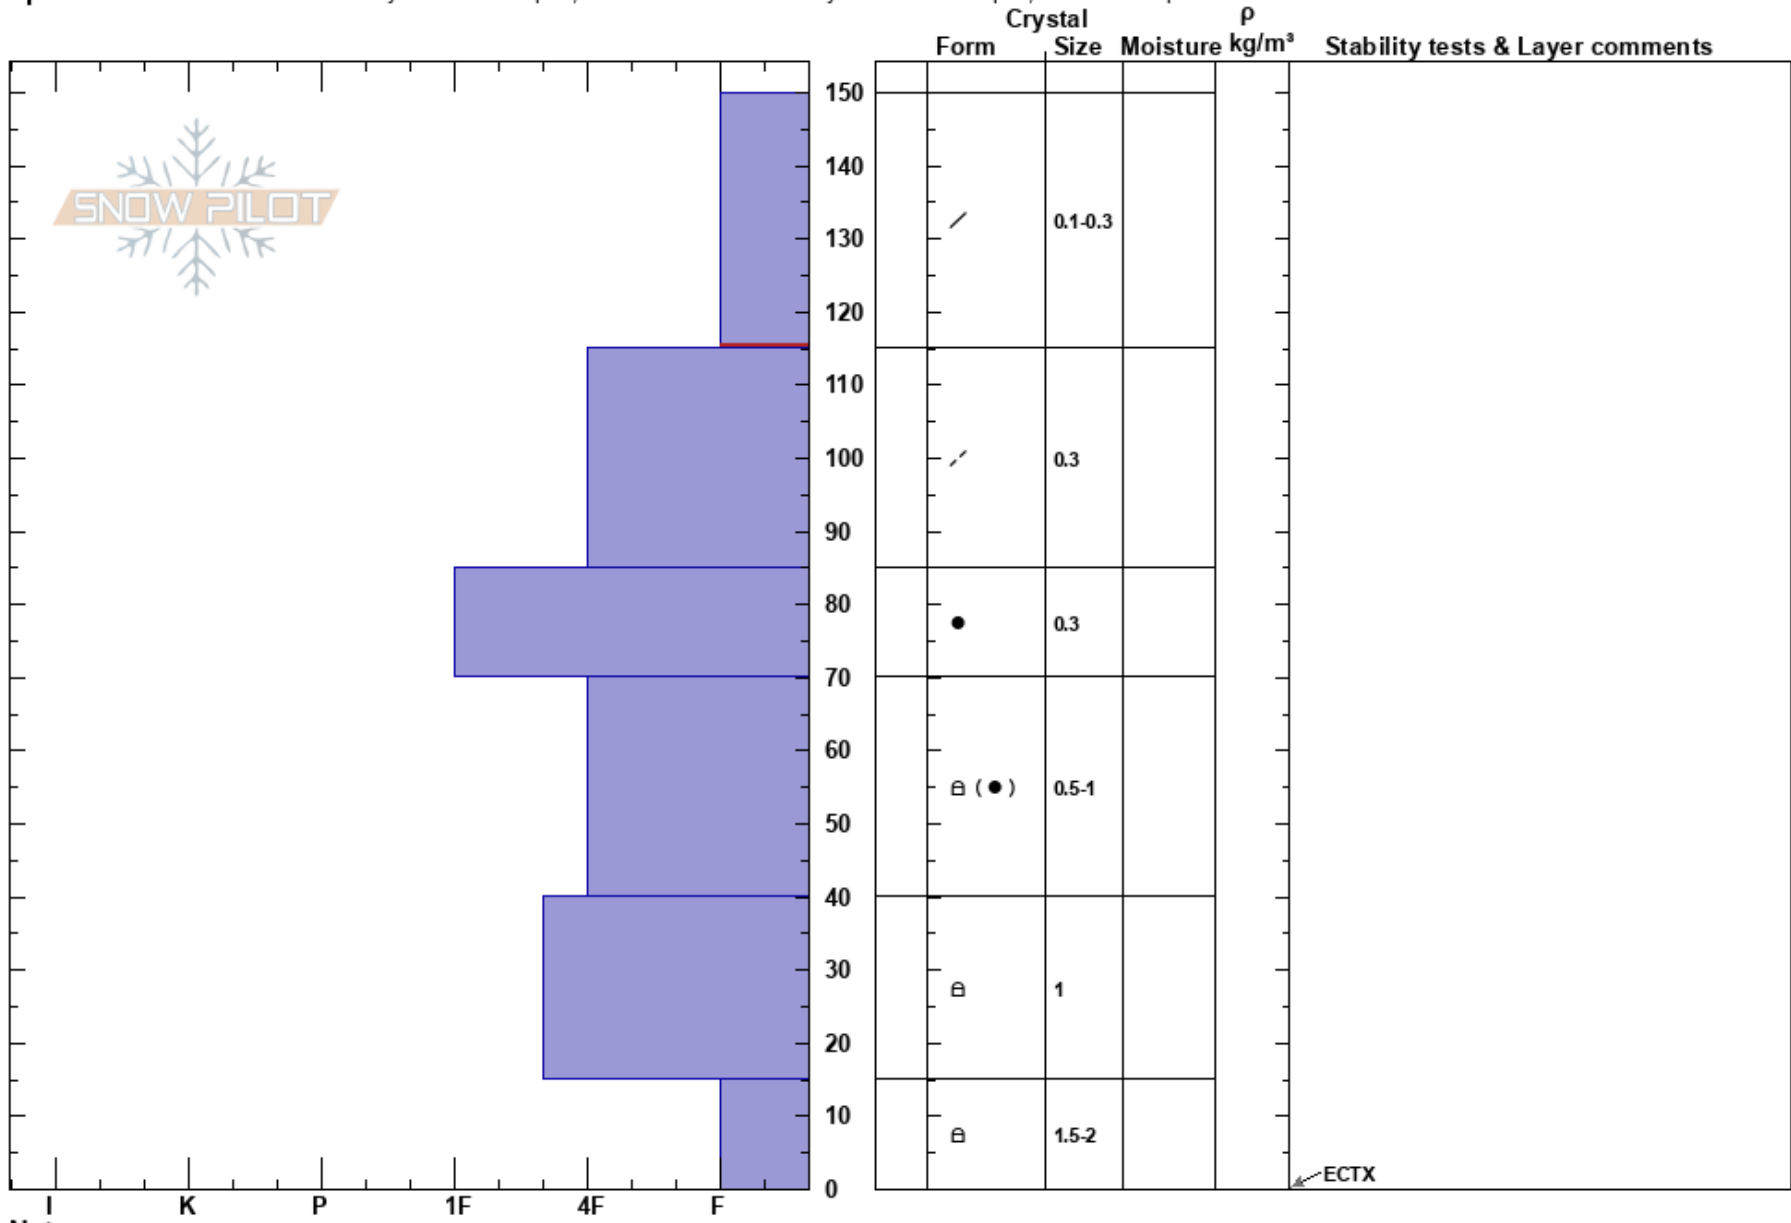

Paranoia Bootpack Area  
 Teton Range  
 WY  
 Elevation: 9625 ft  
 Aspect: N

Teté Weston  
 12/21/2024 - 10:25am  
 Co-ord: 43.58659N, -110.87855W  
 Slope Angle: 23°  
 Wind Loading:

Stability:  
 Air Temperature: 37°F  
 Sky Cover: CLR  
 Precipitation: NO  
 Wind: Calm

HS:150  
 PF:40  
 150-115cm:Problematic layer

Specifics: Recent avalanche activity on similar slopes; Recent avalanche activity on different slopes; We skied slope

Notes:

ECTX