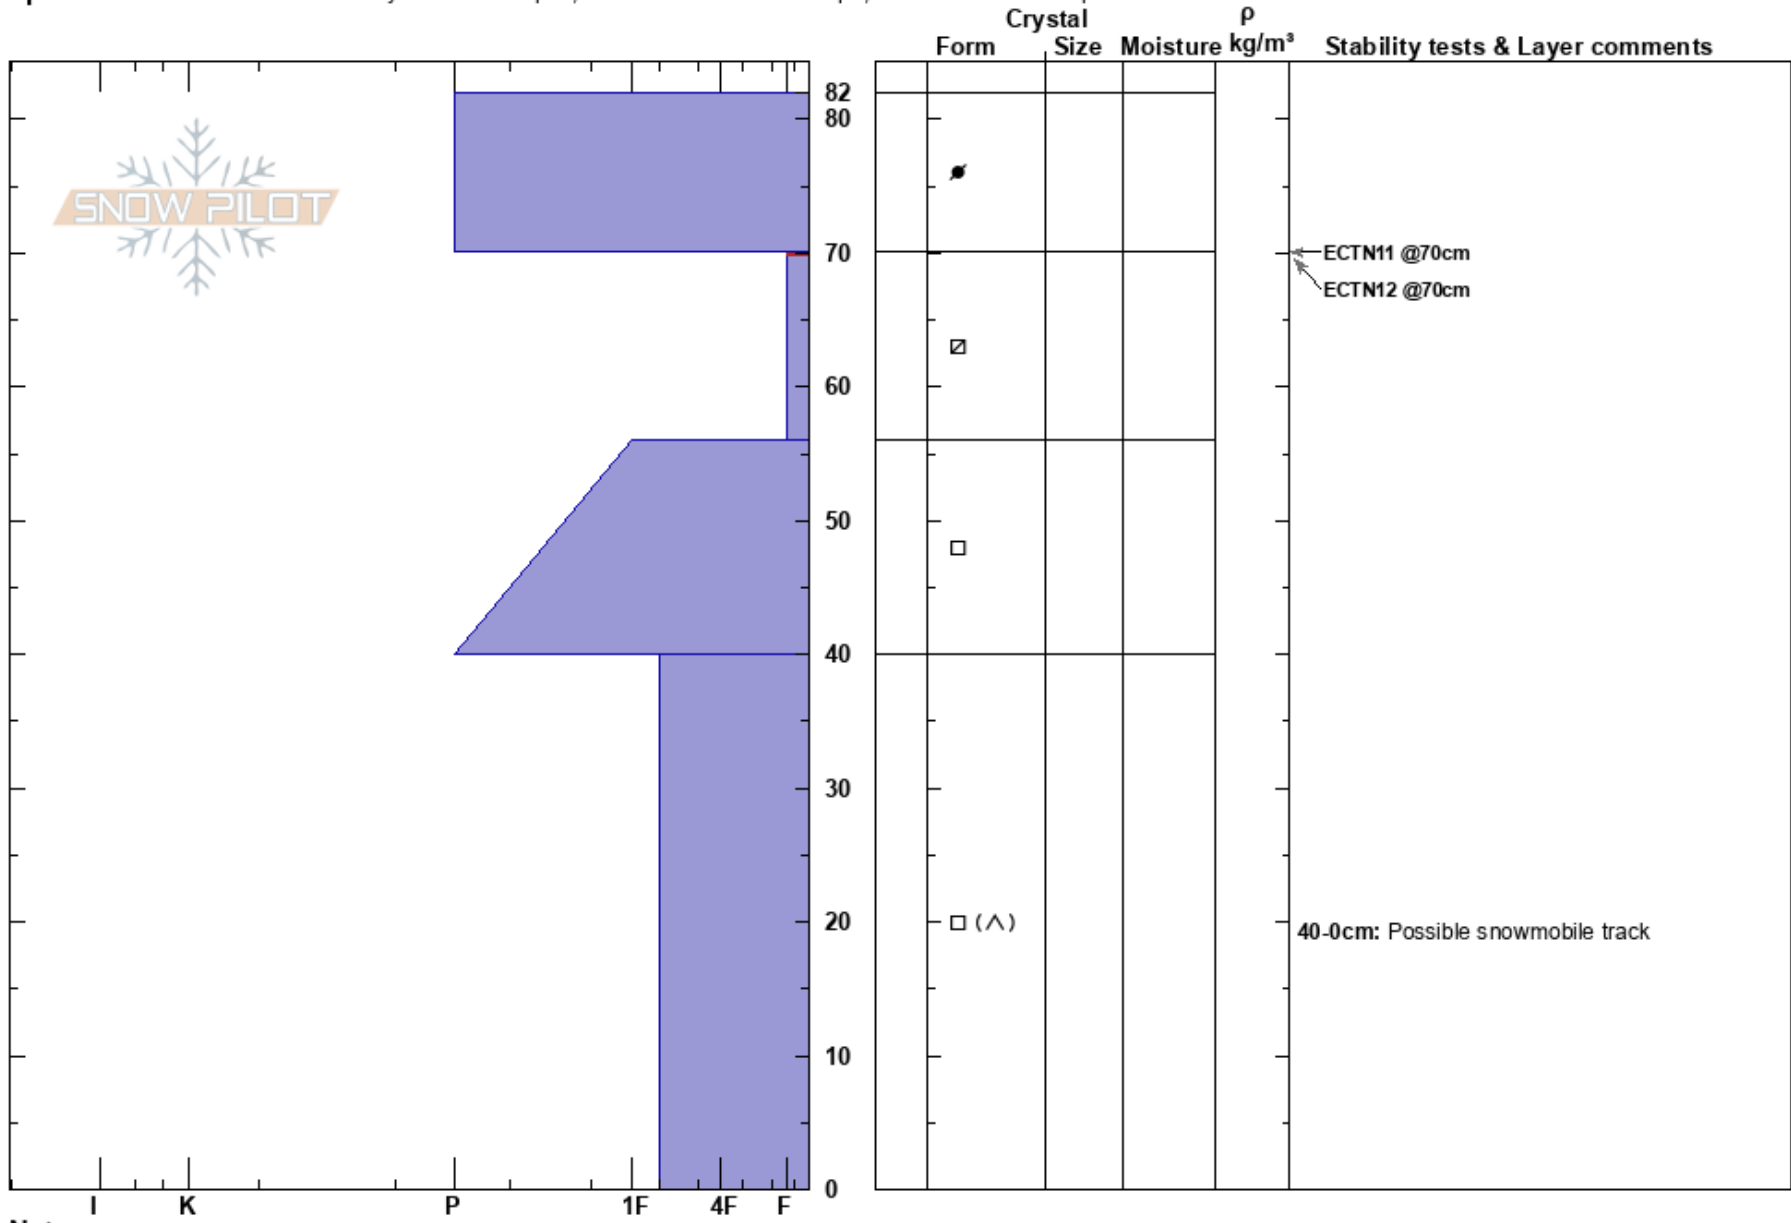

Elliot Ridge
Vail/Summit County
CO
Elevation: 11400 ft
Aspect: NE

Andrew McWilliams
12/20/2024 - 12:00pm
Co-ord: 39.83384N, -106.41591W
Slope Angle:
Wind Loading: previous

Stability:
Air Temperature:
Sky Cover: FEW
Precipitation: NO
Wind: W Moderate

HS:82
Layer Notes:
70-56cm: Problematic layer
40-0cm: Possible snowmobile track

Specifics: Recent avalanche activity on similar slopes; Snowmobile tracks on slope; We snowmobiled slope

Notes: