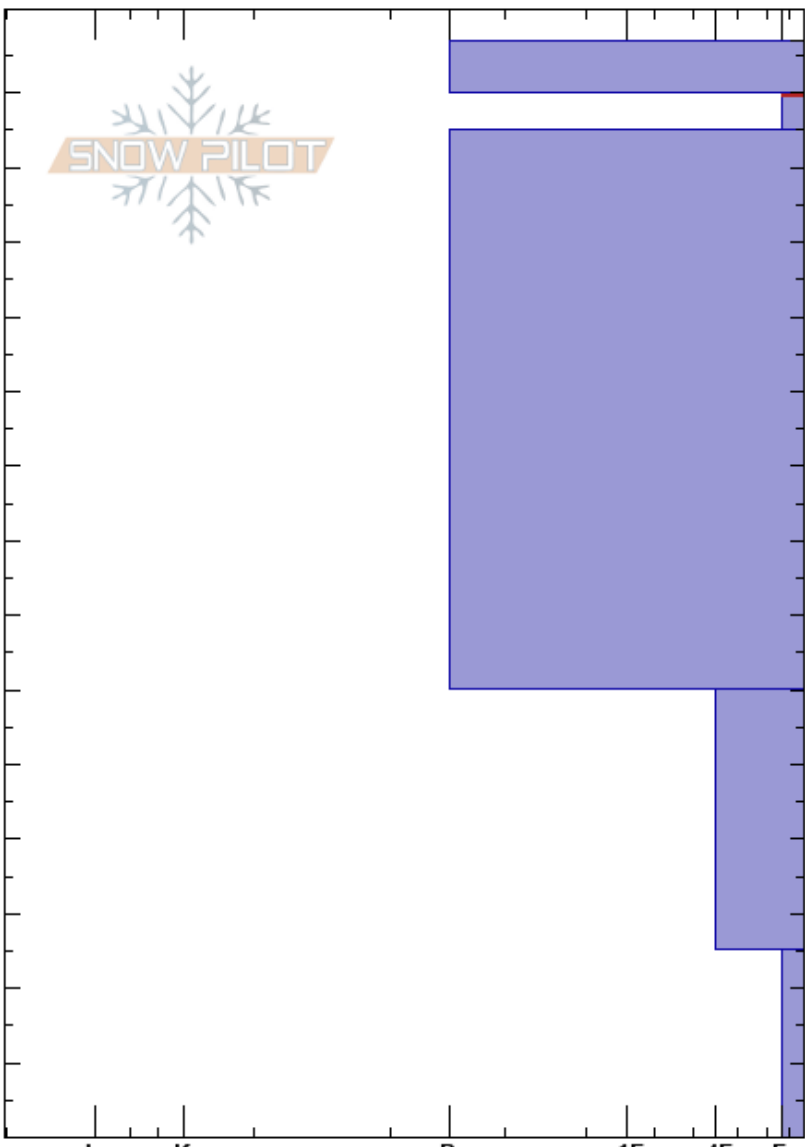

Elliot Ridge E NTL  
 Gore Range  
 CO  
 Elevation: 11600 ft  
 Aspect:  
 Specifics:

Austin DiVesta  
 12/21/2024 - 12:00pm  
 Co-ord: 39.83345N, -106.41607W  
 Slope Angle: 35°  
 Wind Loading: yes

Stability:  
 Air Temperature:  
 Sky Cover: CLR  
 Precipitation: NO  
 Wind: W Moderate

HS:147  
 PF:0  
 140-135cm:Problematic layer

Crystal Form	Crystal Size	Moisture	$\rho$ kg/m <sup>3</sup>	Stability tests & Layer comments
•	0.1			
/	0.3-0.5			← ECTP3 @140cm
•	0.3			
□	1			
□ (^)	2-3			