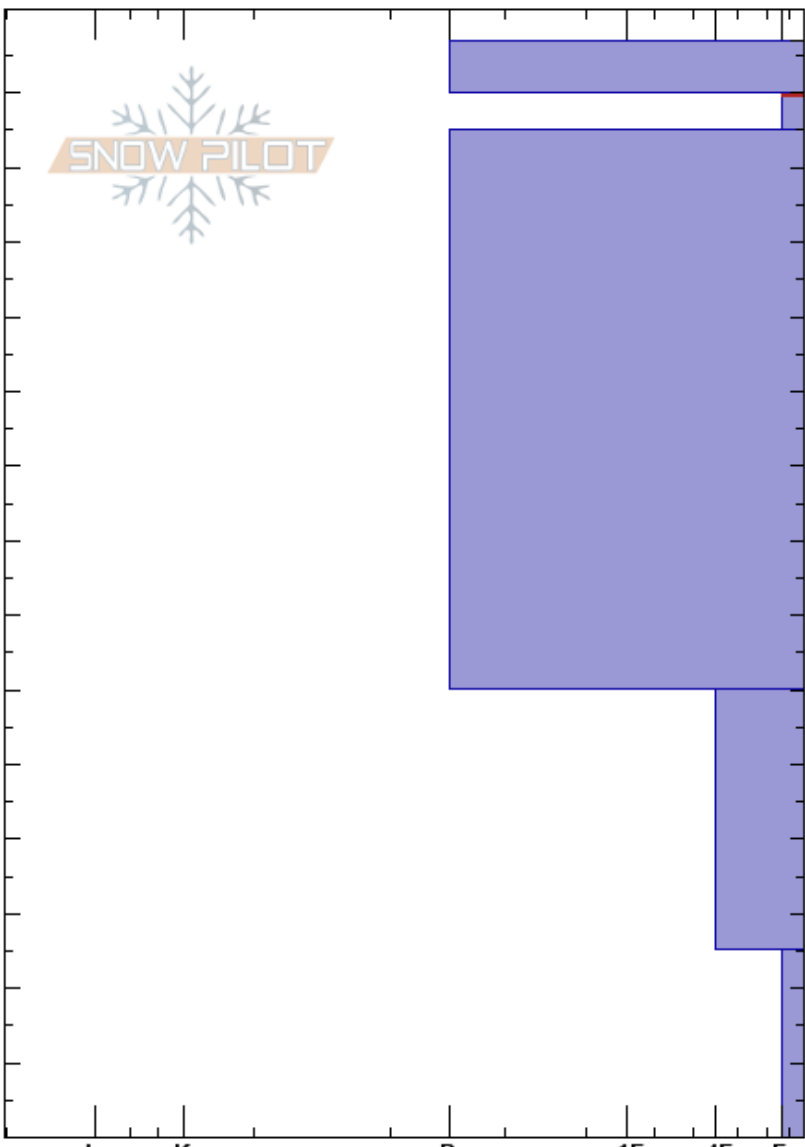

Elliot Ridge E NTL
 Gore Range
 CO
Elevation: 11600 ft
Aspect:
Specifics:

Austin DiVesta
 12/21/2024 - 12:00pm
Co-ord: 39.83345N, -106.41607W
Slope Angle: 35°
Wind Loading: yes

Stability:
Air Temperature:
Sky Cover: CLR
Precipitation: NO
Wind: W Moderate

HS:147
PF:0
 140-135cm:Problematic layer

Crystal Form	Crystal Size	Moisture	ρ kg/m ³	Stability tests & Layer comments
•	0.1			
/	0.3-0.5			← ECTP3 @140cm
•	0.3			
□	1			
□ (^)	2-3			

Notes: