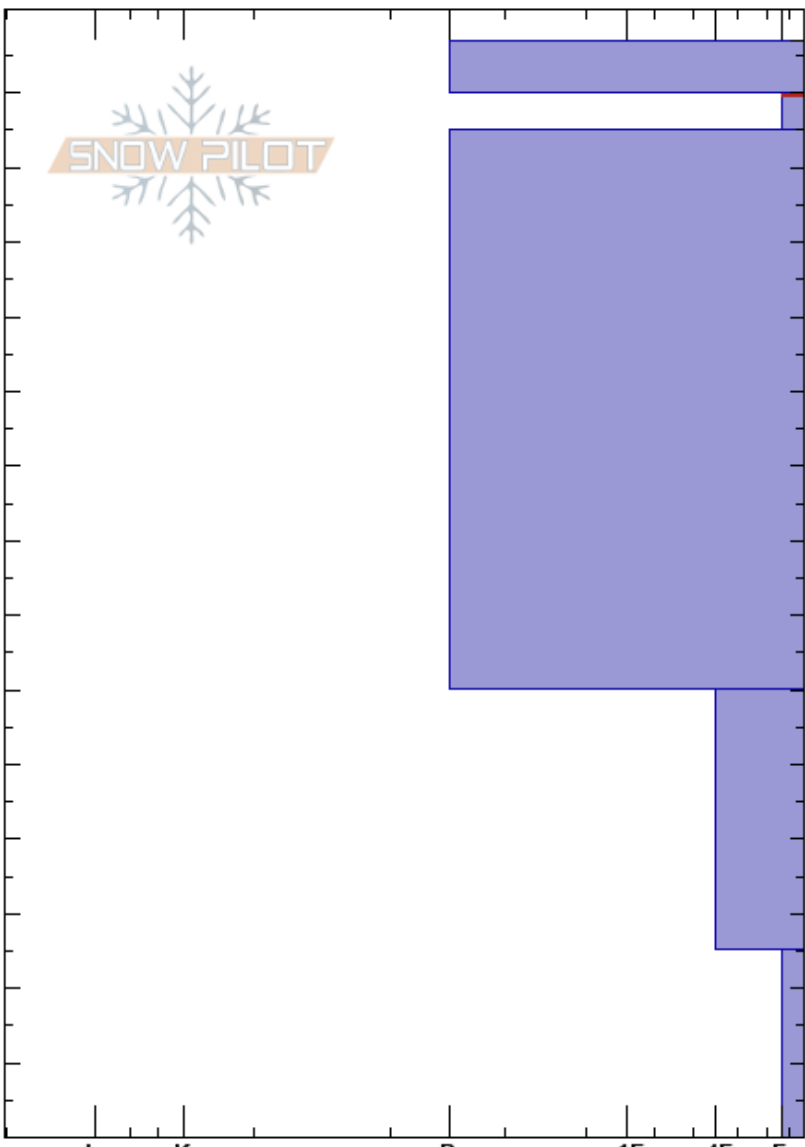

Elliot Ridge E NTL
 Gore Range
 CO
Elevation: 11600 ft
Aspect:
Specifics:

Austin DiVesta
 12/21/2024 - 12:00pm
Co-ord: 39.83345N, -106.41607W
Slope Angle: 35°
Wind Loading: yes

Stability:
Air Temperature:
Sky Cover: CLR
Precipitation: NO
Wind: W Moderate

HS:147
PF:0
 140-135cm:Problematic layer

Crystal Form	Crystal		ρ kg/m ³	Stability tests & Layer comments
	Size	Moisture		
•	0.1			
/	0.3-0.5			← ECTP3 @140cm
•	0.3			
□	1			
□ (^)	2-3			

Notes: