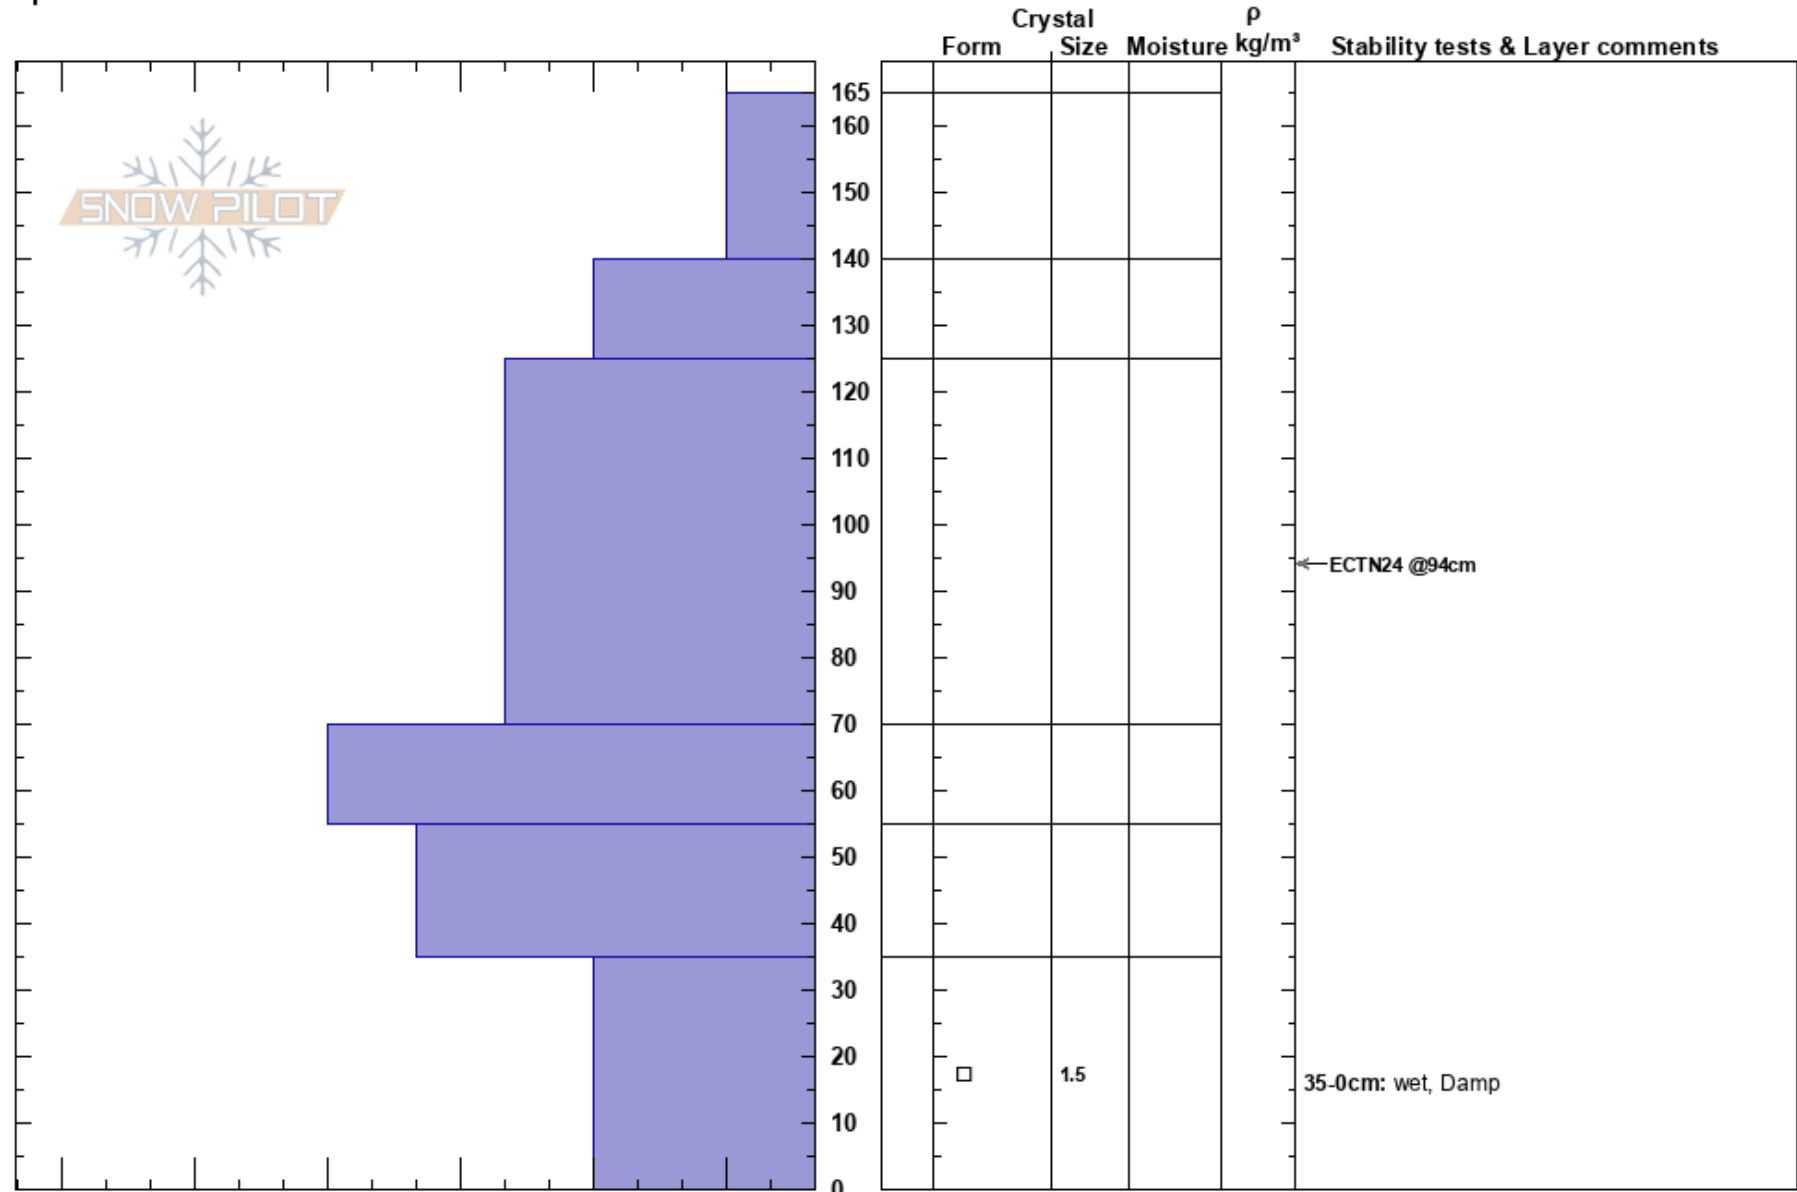

Shibitsu N
 Niseko Mountains
 Japan
Elevation: 2827 ft
Aspect: 25°
Specifics:

Gage Kazickas
 21/12/2024 - 00:11
Co-ord: 42.77430N, 140.89959W
Slope Angle: 40°
Wind Loading:

Stability: HS:165
Air Temperature: 35-0cm: wet, Damp
Sky Cover: BKN
Precipitation: S-1
Wind: Calm

Notes:

I K P 1F 4F F