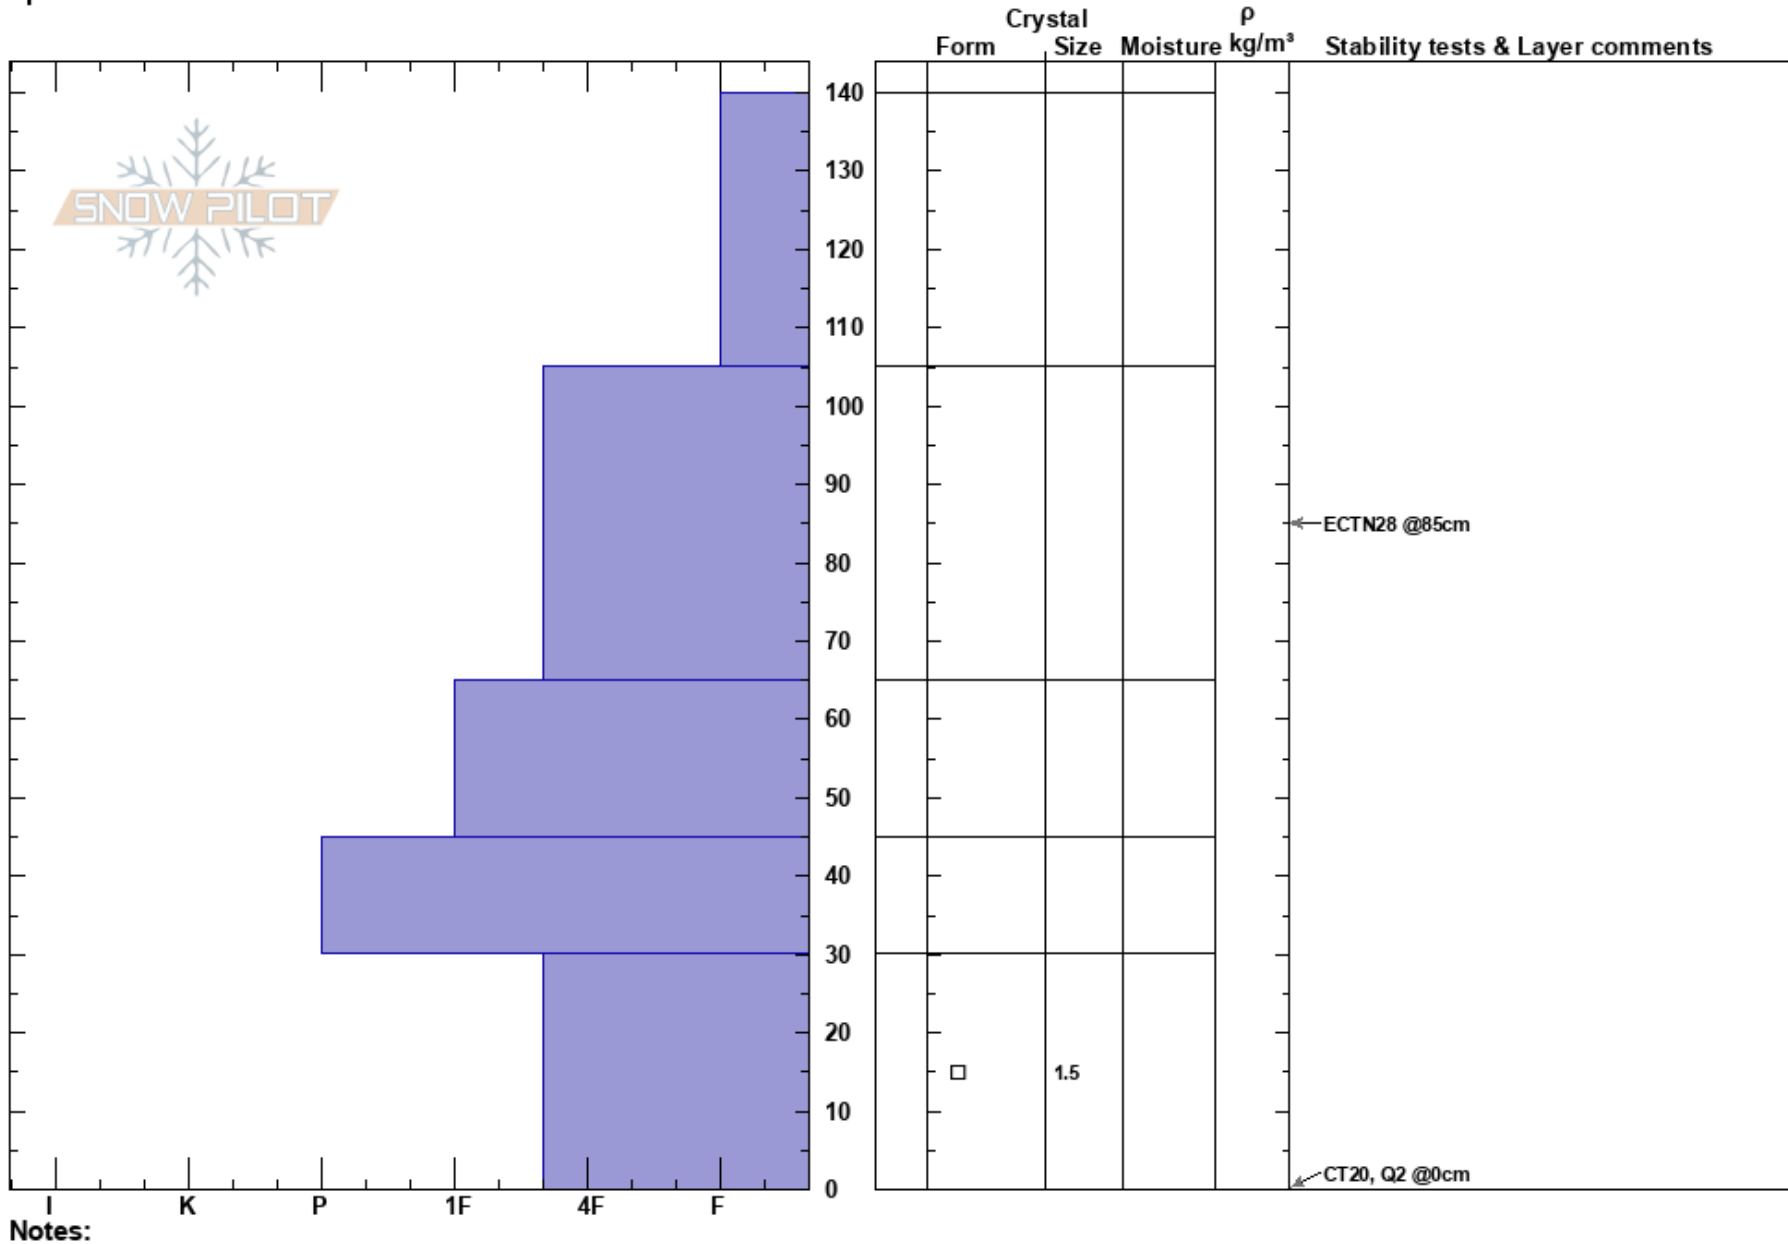

Shiribitsu
 Niseko Mountains
 Japan
 Elevation: 2935 ft
 Aspect: 204°
 Specifics:

Gage Kazickas
 21/12/2024 - 09:55
 Co-ord: 42.77164N, 140.90182W
 Slope Angle: 38°
 Wind Loading: no

Stability:
 Air Temperature:
 Sky Cover: BKN
 Precipitation: NO
 Wind: SW Calm

HS: 140
 PS: 12
 Layer Notes:

Notes: