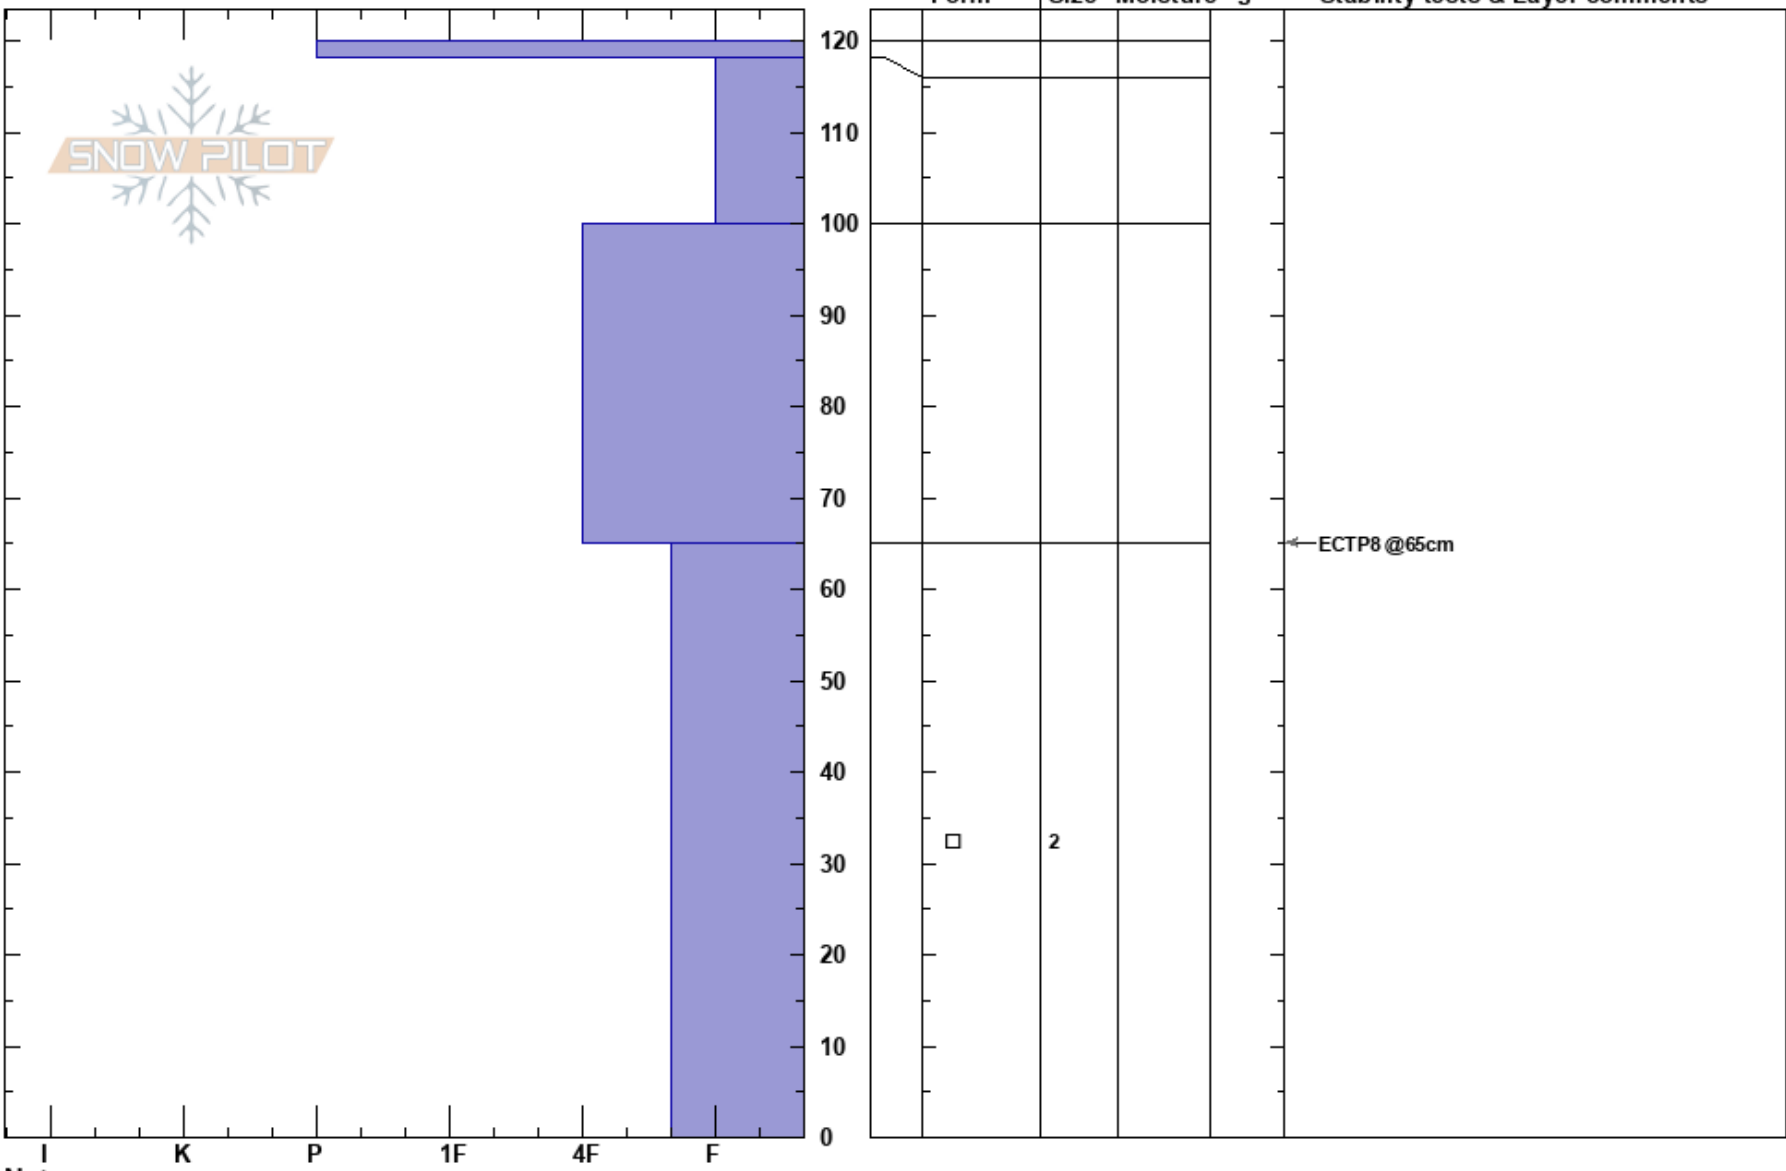

Vacation Canyon  
Palisades  
ID  
Elevation: 9800 ft  
Aspect: W

Matt Lloyd  
12/20/2024 - 12:00pm  
Co-ord: 43.41483N, -111.06694W  
Slope Angle: 28°  
Wind Loading: no

Stability:  
Air Temperature: 32°F  
Sky Cover: CLR  
Precipitation: NO  
Wind: SW Light Breeze

HS:120  
Layer Notes:  
65-0cm: Problematic layer

Specifics: Recent avalanche activity on similar slopes; Recent avalanche activity on different slopes

Notes: