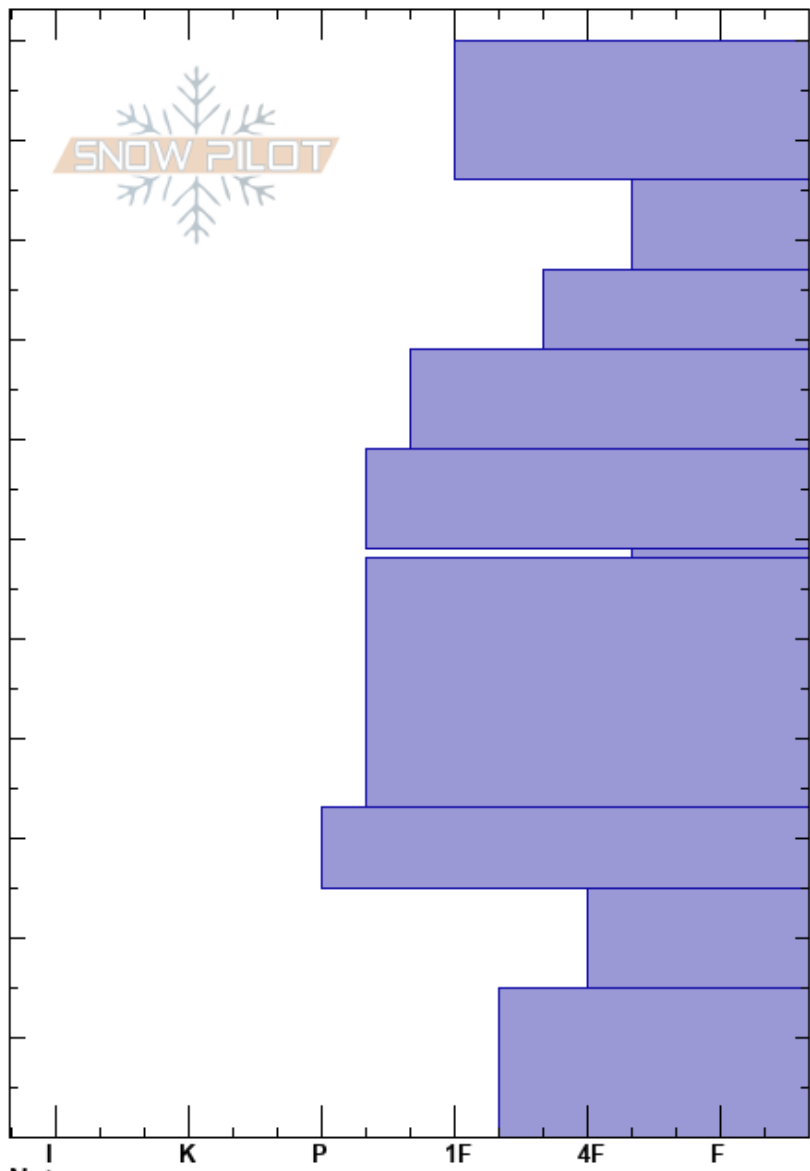

Robs Knob
 Cooke City
 MT
 Elevation: 9562 ft
 Aspect: 23°

Alex Marienthal
 12/20/2024 - 2:20pm
 Co-ord: 45.06775N, -109.95294W
 Slope Angle: 15°
 Wind Loading: previous

Stability: Poor
 Air Temperature:
 Sky Cover: FEW
 Precipitation: NO
 Wind: SW Light Breeze

HS:110
 59-58cm: Problematic layer

Specifics: Recent avalanche activity on similar slopes; Recent avalanche activity on different slopes

Height (cm)	Crystal		Moisture	ρ kg/m ³	Stability tests & Layer comments
	Form	Size			
110					
100	—				
90	—				← ECTN13 @96cm
80	—				
70	•				
60	•	0.5-1			
60	∇	6-8			← ECTP22 @59cm ← ECTN22 @59cm ← PST25/100 (Arr) @59cm
50					
40	•	0.5-1			
30	•	0.5-1			
20	⊖	2			
10	□ (⊖)	2-3			
0					