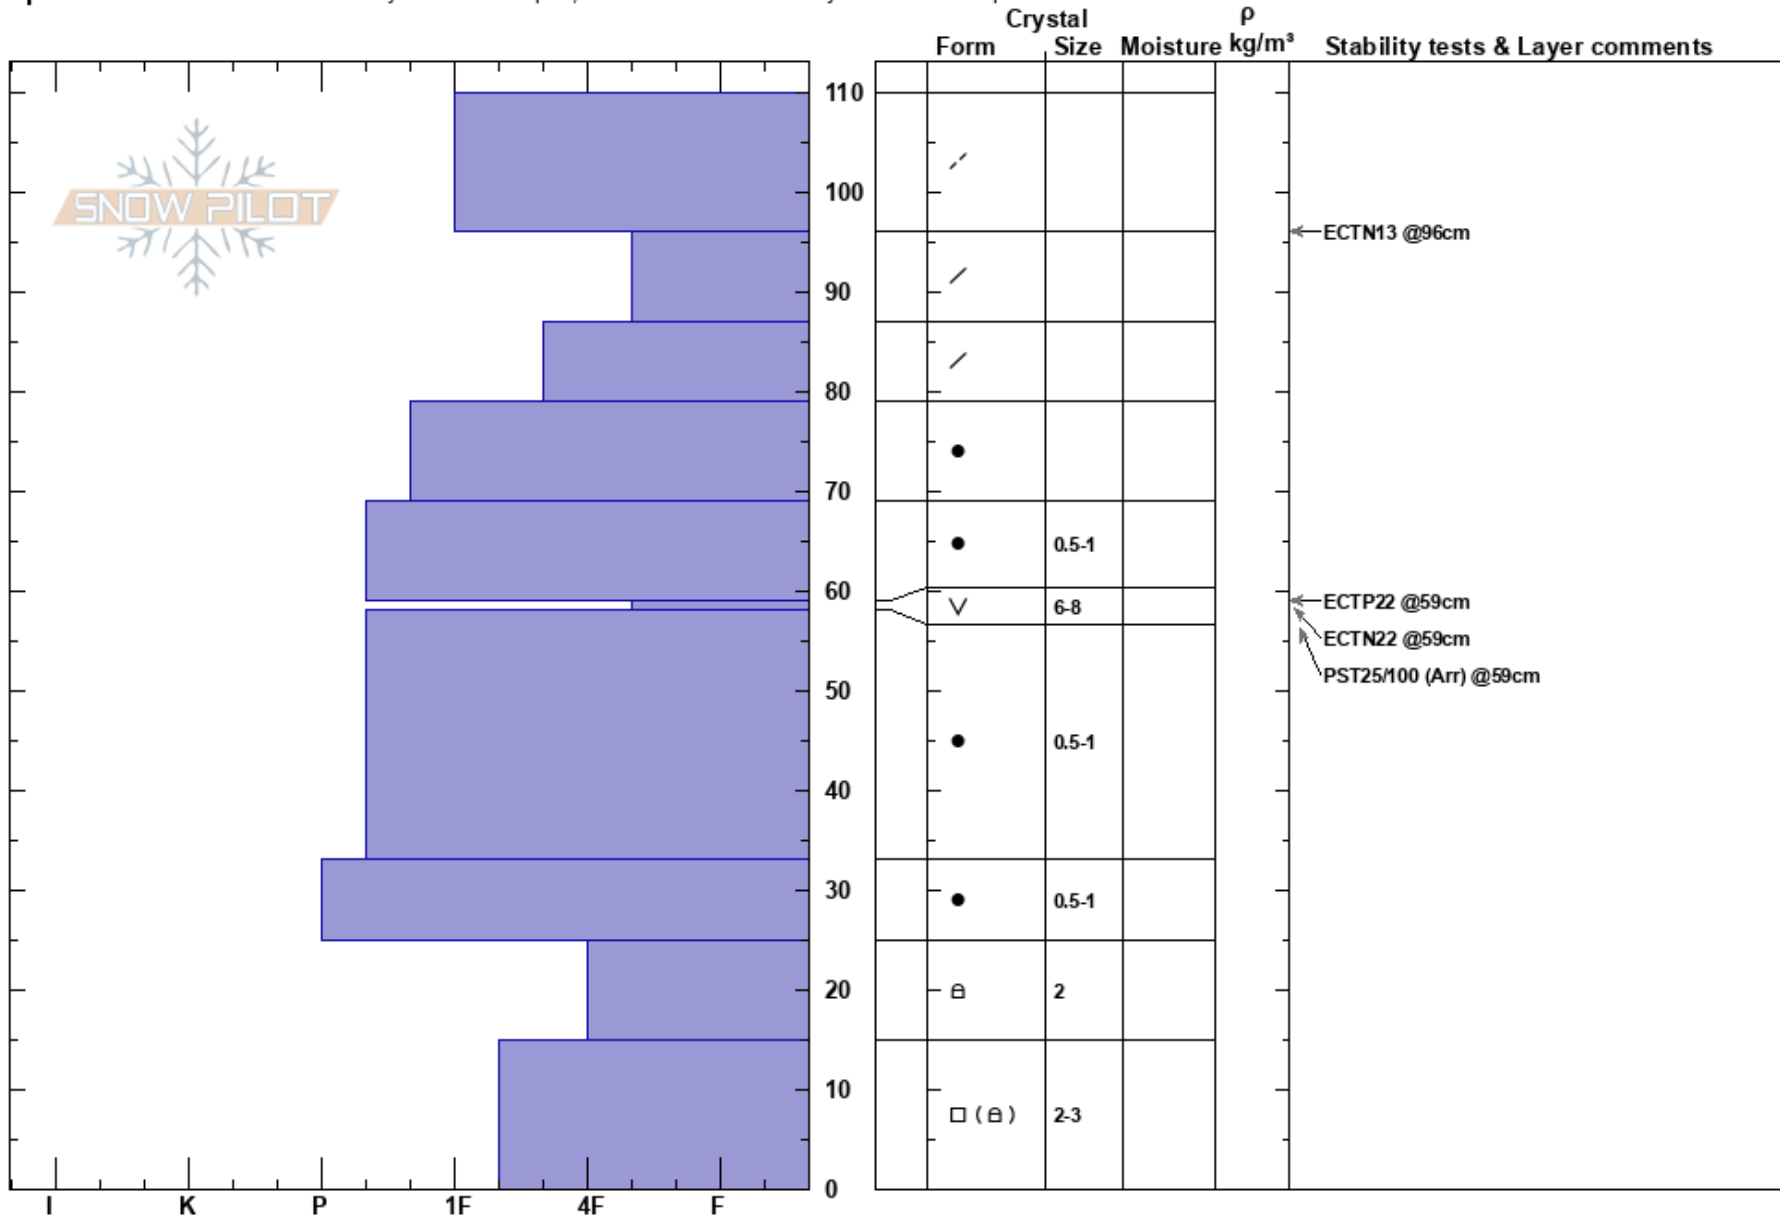

Robs Knob
 Cooke City
 MT
 Elevation: 9562 ft
 Aspect: 23°

Alex Marienthal
 12/20/2024 - 2:20pm
 Co-ord: 45.06775N, -109.95294W
 Slope Angle: 15°
 Wind Loading: previous

Stability: Poor
 Air Temperature:
 Sky Cover: FEW
 Precipitation: NO
 Wind: SW Light Breeze

HS:110
 Layer Notes:
 59-58cm: Problematic layer

Specifics: Recent avalanche activity on similar slopes; Recent avalanche activity on different slopes

Notes: