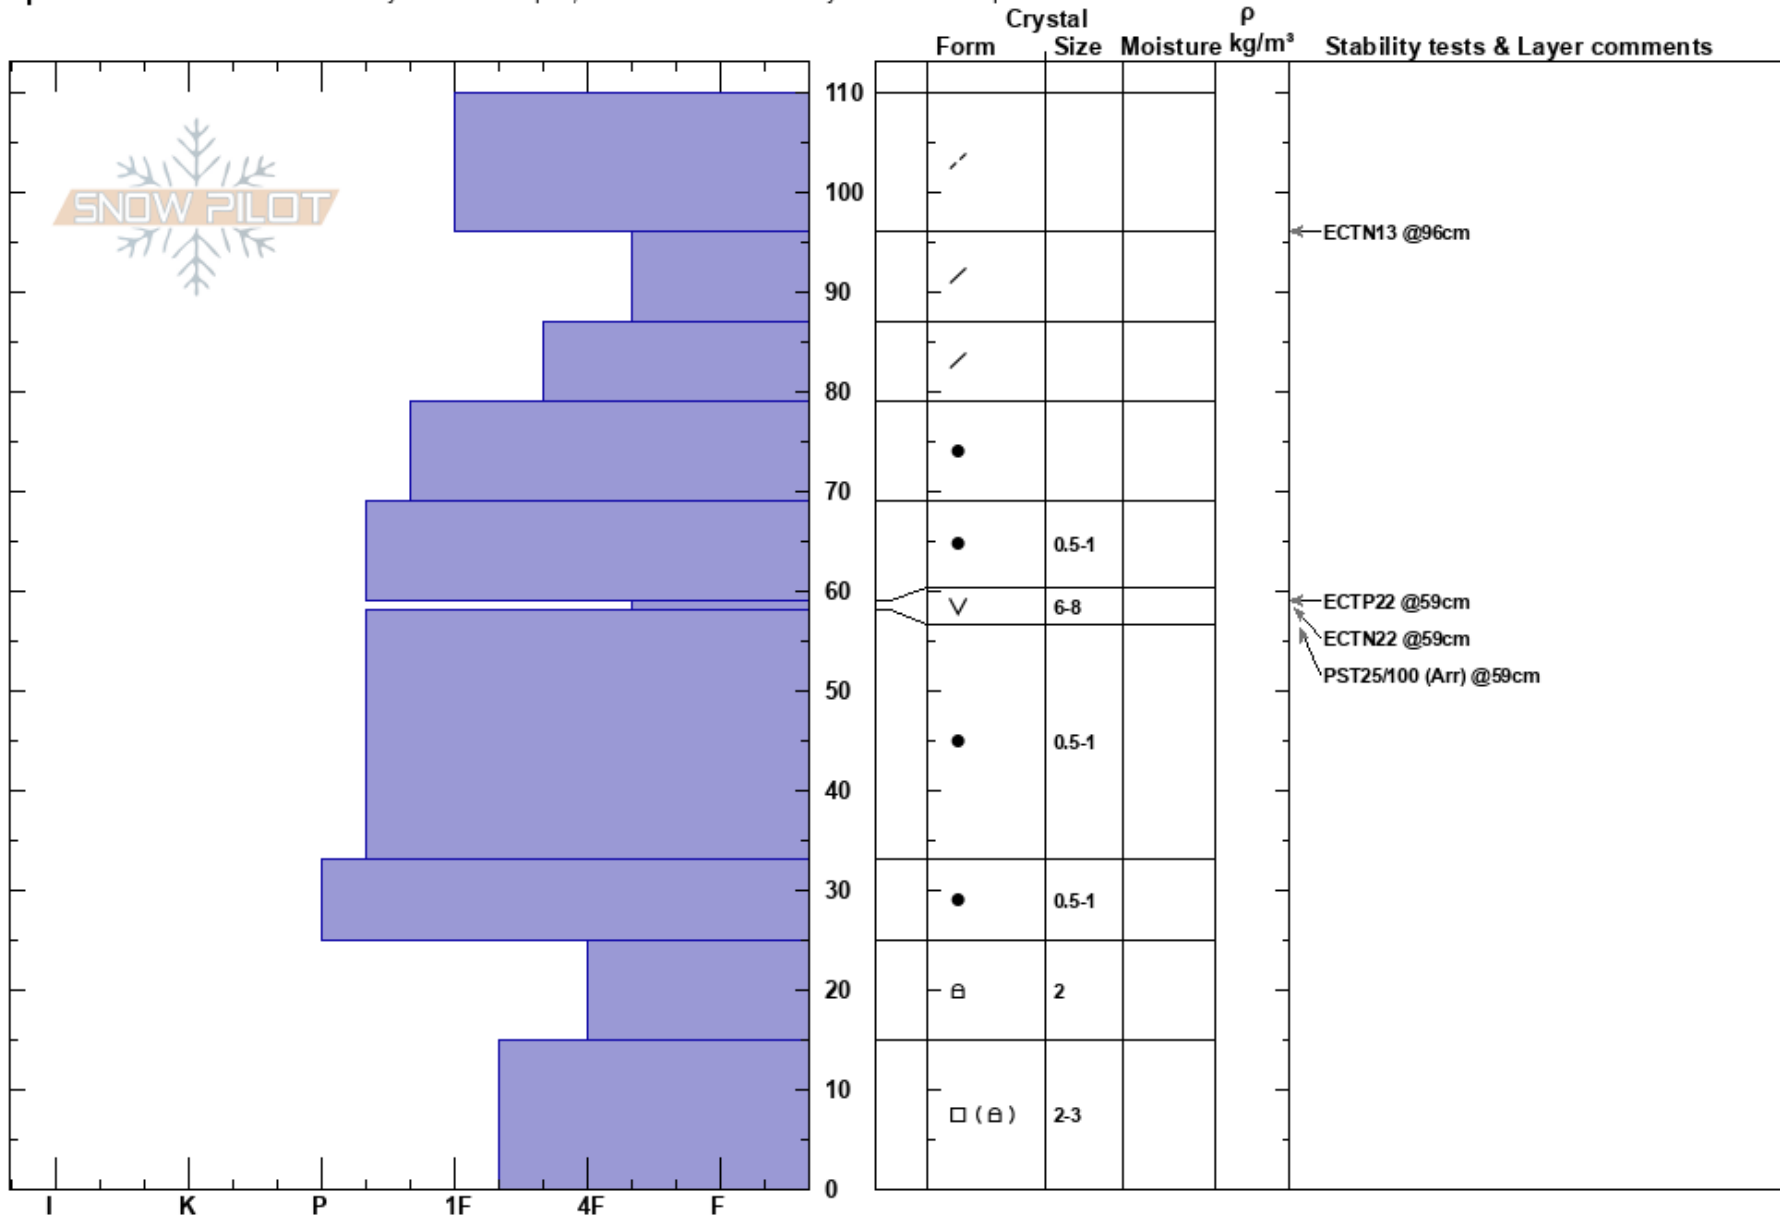

Robs Knob
 Cooke City
 MT
 Elevation: 9562 ft
 Aspect: 23°

Alex Marienthal
 12/20/2024 - 2:20pm
 Co-ord: 45.06775N, -109.95294W
 Slope Angle: 15°
 Wind Loading: previous

Stability: Poor
 Air Temperature:
 Sky Cover: FEW
 Precipitation: NO
 Wind: SW Light Breeze
 HS:110
 Layer Notes:
 59-58cm: Problematic layer

Specifics: Recent avalanche activity on similar slopes; Recent avalanche activity on different slopes

Notes: