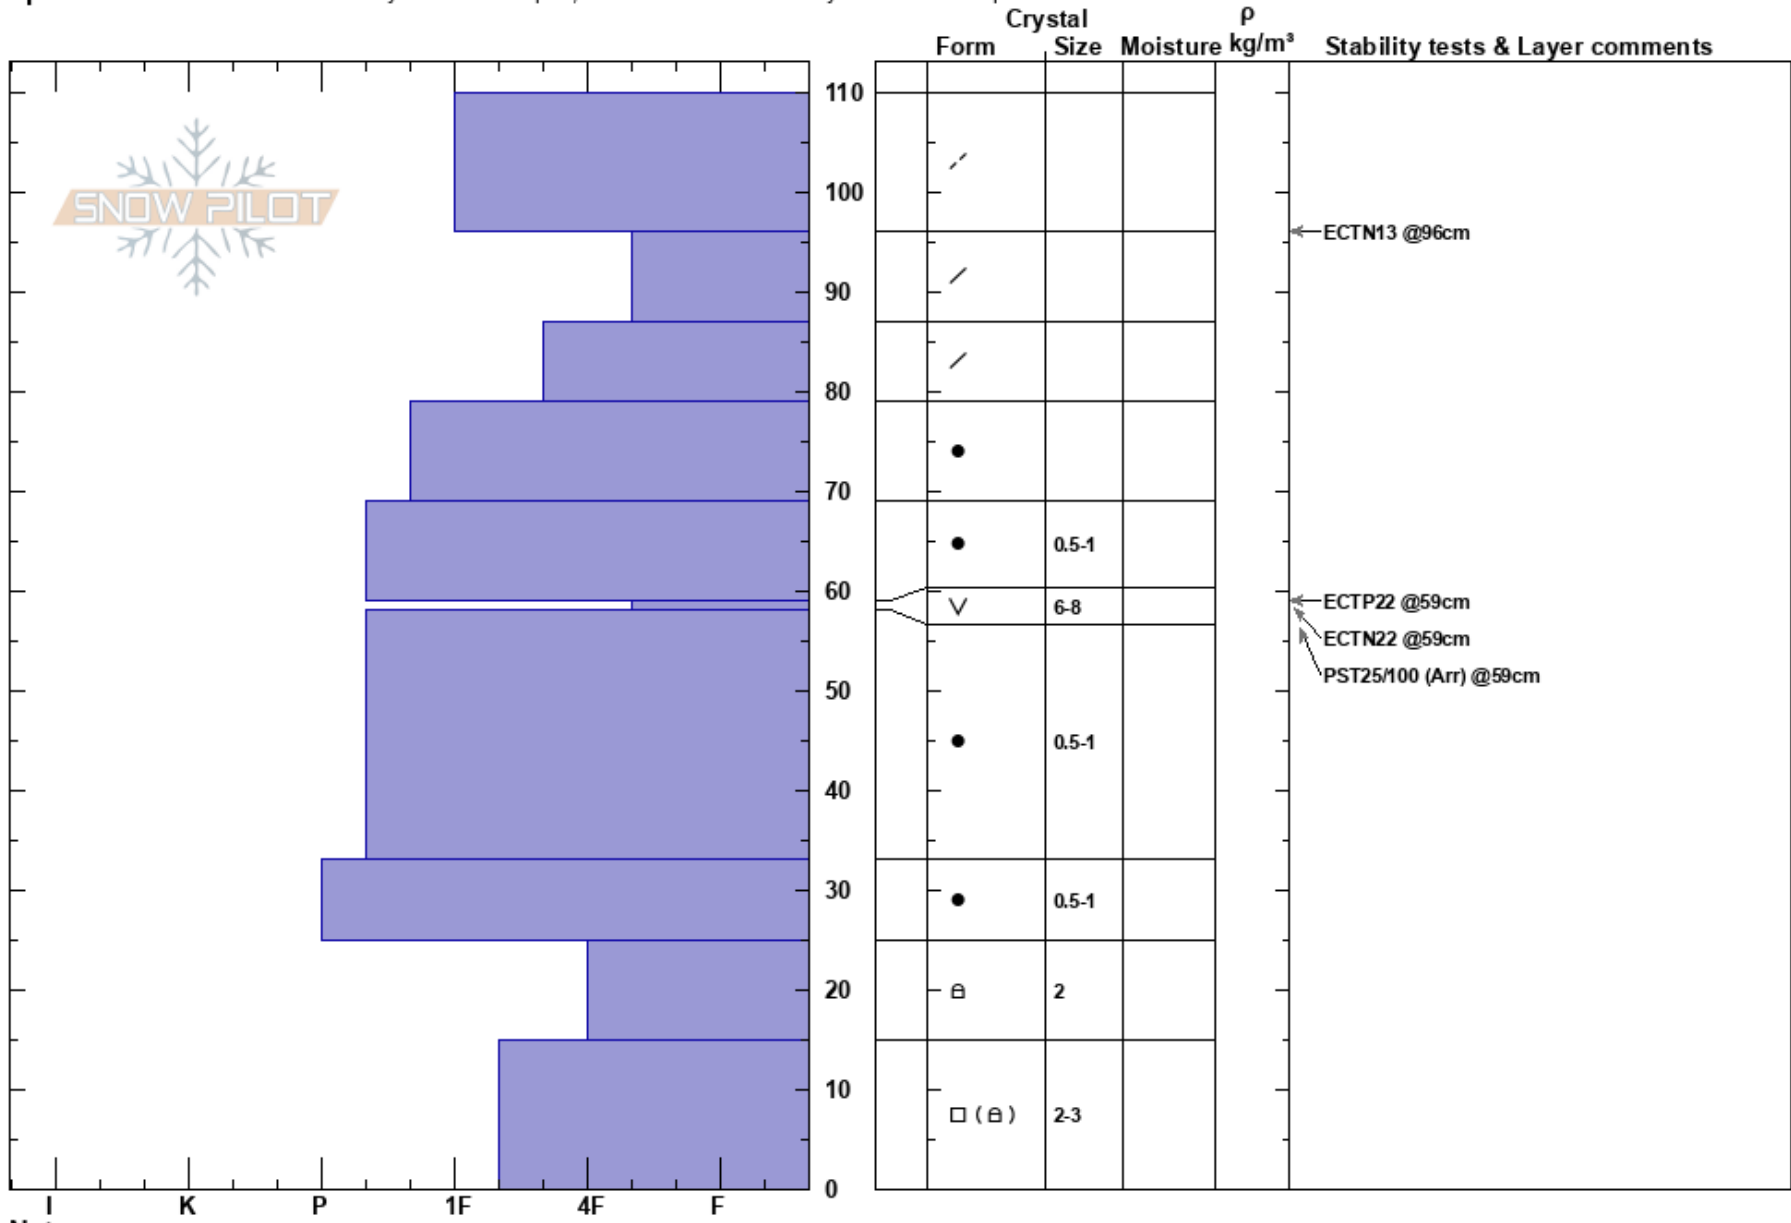

Robs Knob
 Cooke City
 MT
 Elevation: 9562 ft
 Aspect: 23°

Alex Marienthal
 12/20/2024 - 2:20pm
 Co-ord: 45.06775N, -109.95294W
 Slope Angle: 15°
 Wind Loading: previous

Stability: Poor
 Air Temperature:
 Sky Cover: FEW
 Precipitation: NO
 Wind: SW Light Breeze

HS:110
 59-58cm: Problematic layer

Specifics: Recent avalanche activity on similar slopes; Recent avalanche activity on different slopes

Notes: