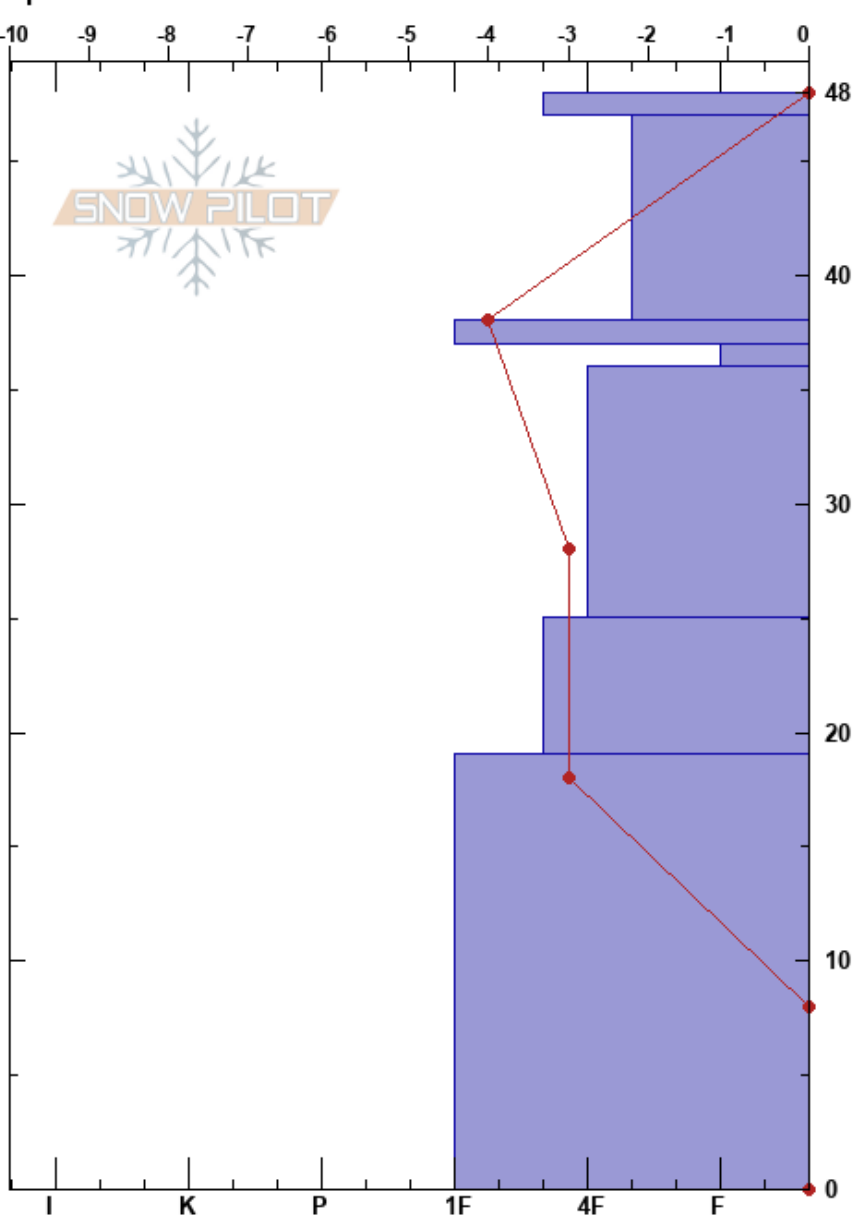

RCK December
 Eastern Sierra Nevada
 CA
 Elevation: 9720 ft
 Aspect: E
 Specifics:

Clancy Nelson
 12/20/2024 - 10:30am
 Co-ord: 37.45760N, -118.73528E
 Slope Angle: 4°
 Wind Loading: no

Stability: Good
 Air Temperature: 6°C
 Sky Cover: FEW
 Precipitation: NO
 Wind: Calm

HS:48
 PF:35
 PS:10
 37-36cm:Problematic layer

Form	Crystal		Moisture	ρ kg/m ³	Stability tests & Layer comments
	Size				
⊙⊙	2		D		
□	0.5		D		
=	2		D		
□	1.5		D		
□	1.5		D		
⊖	1		D		
⊖	1		D-M		

Notes:

ECTX
 CTN