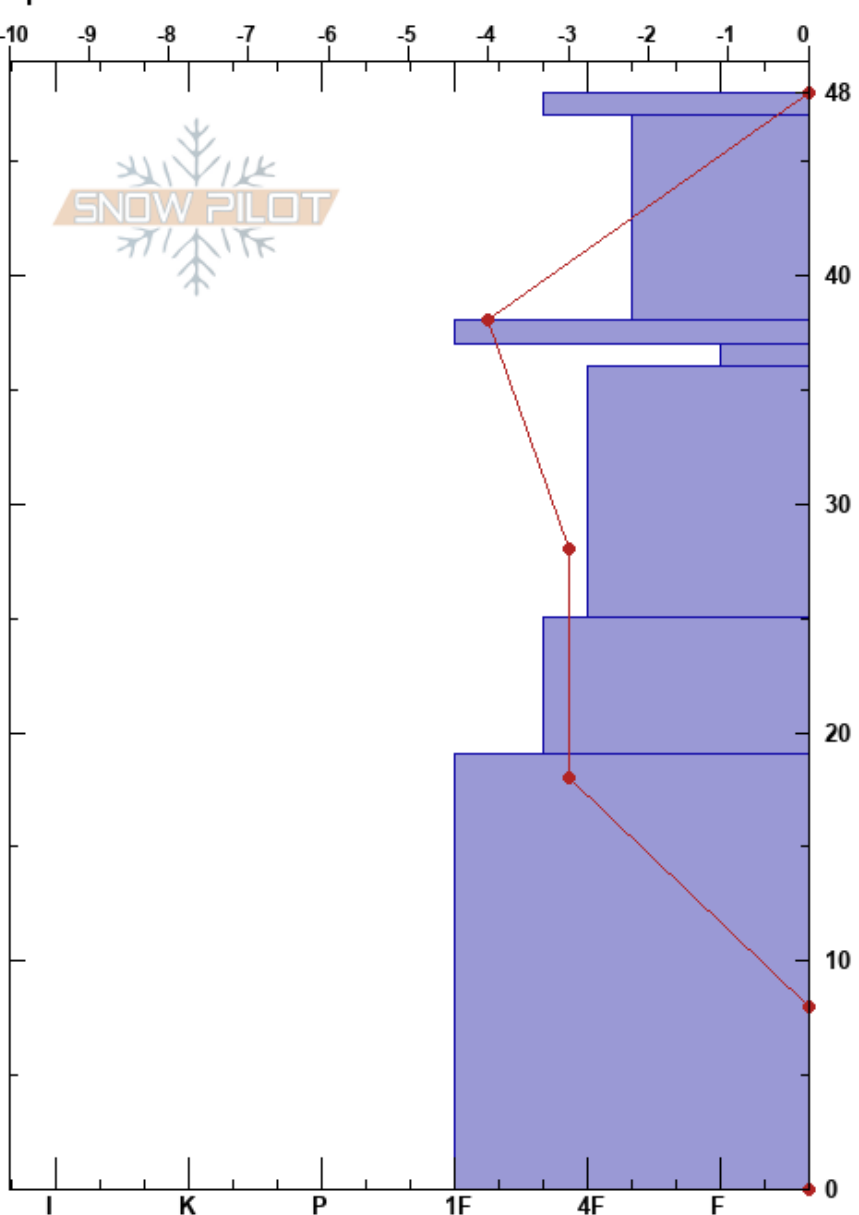

RCK December
 Eastern Sierra Nevada
 CA
 Elevation: 9720 ft
 Aspect: E
 Specifics:

Clancy Nelson
 12/20/2024 - 10:30am
 Co-ord: 37.45760N, -118.73528E
 Slope Angle: 4°
 Wind Loading: no

Stability: Good
 Air Temperature: 6°C
 Sky Cover: FEW
 Precipitation: NO
 Wind: Calm

HS:48
 PF:35
 PS:10
 37-36cm:Problematic layer

Form	Crystal		ρ kg/m ³	Stability tests & Layer comments
	Size	Moisture		
⊙⊙	2	D		
□	0.5	D		
=	2	D		
□	1.5	D		
□	1.5	D		
⊖	1	D		
⊖	1	D-M		

ECTX
 CTN

Notes: