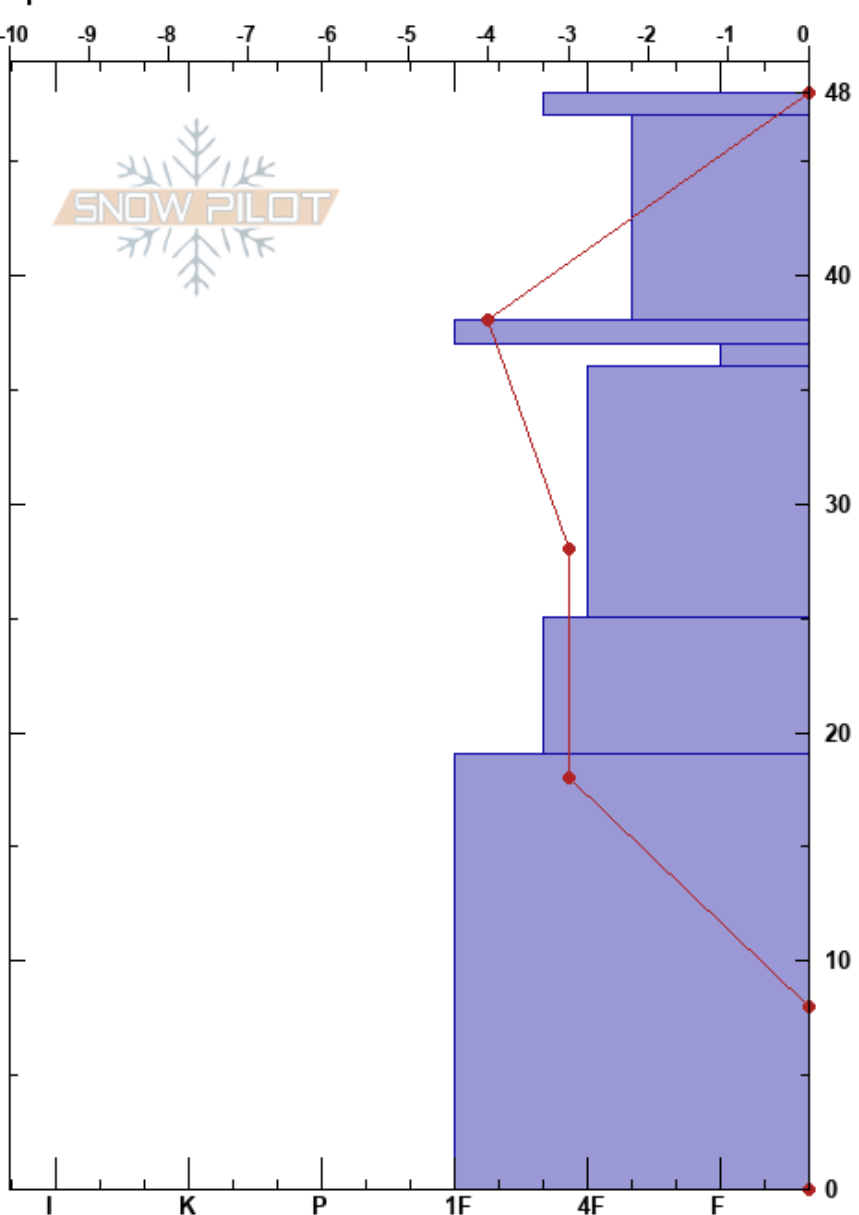

RCK December
 Eastern Sierra Nevada
 CA
 Elevation: 9720 ft
 Aspect: E
 Specifics:

Clancy Nelson
 12/20/2024 - 10:30am
 Co-ord: 37.45760N, -118.73528E
 Slope Angle: 4°
 Wind Loading: no

Stability: Good
 Air Temperature: 6°C
 Sky Cover: FEW
 Precipitation: NO
 Wind: Calm
 HS:48
 PF:35
 PS: 10
 37-36cm: Problematic layer

Form	Crystal		ρ kg/m ³	Stability tests & Layer comments
	Size	Moisture		
⊙⊙	2	D		
□	0.5	D		
=	2	D		
□	1.5	D		
□	1.5	D		
⊖	1	D		
⊖	1	D-M		

Notes:

I K P 1F 4F F

ECTX
 CTN