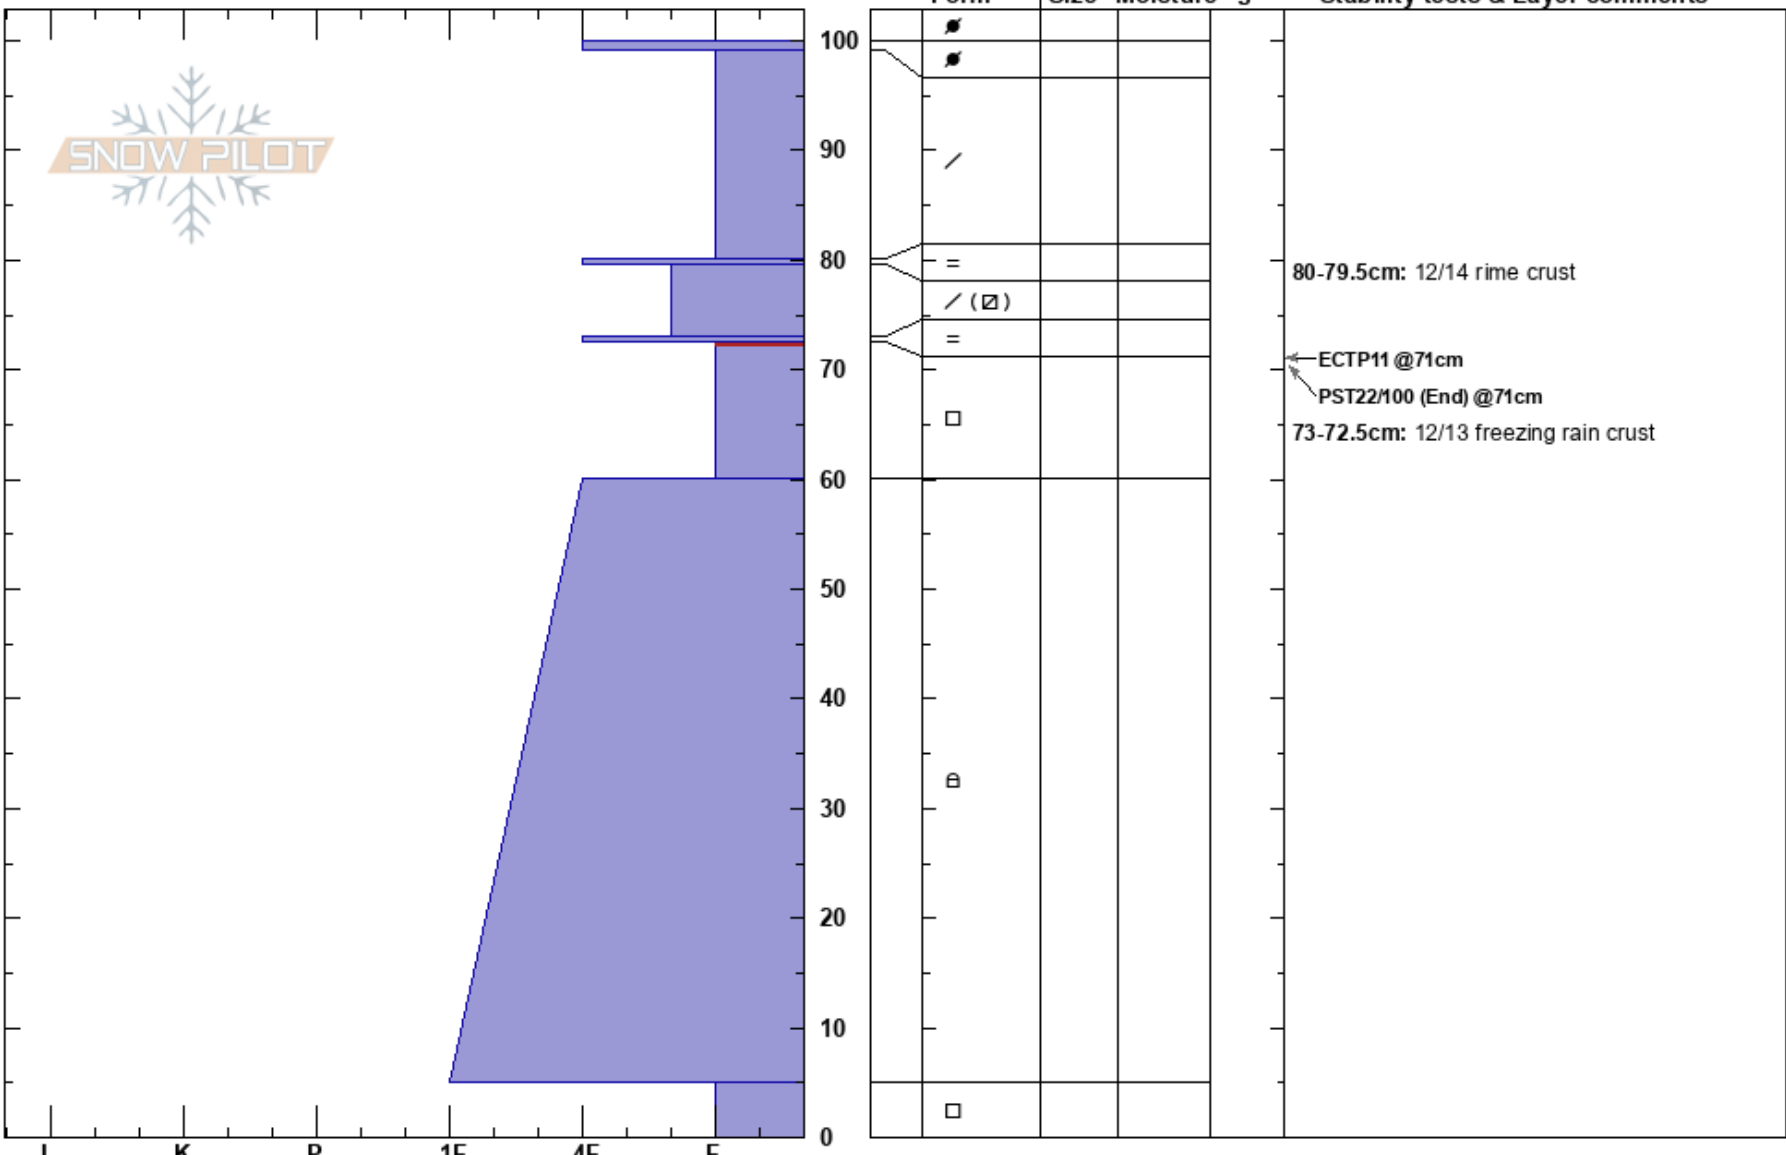

Fox Peak E  
 Smoky  
 ID  
 Elevation: 9100 ft  
 Aspect: E  
 Specifics: Collapsing, localized; Recent avalanche activity on similar slopes

Zachary Miller  
 12/20/2024 - 11:15am  
 Co-ord: 43.72522N, -114.51411W  
 Slope Angle: 15°  
 Wind Loading: previous

Stability:  
 Air Temperature:  
 Sky Cover: FEW  
 Precipitation:  
 Wind: Light Breeze

HS:100  
 Layer Notes:  
 80-79.5cm: 12/14 rime crust  
 73-72.5cm: 12/13 freezing rain crust  
 72.5-60cm: Problematic layer

Notes: Recent natural avalanche observed 200m N along ridgeline on NE aspect (observed after digging pit)