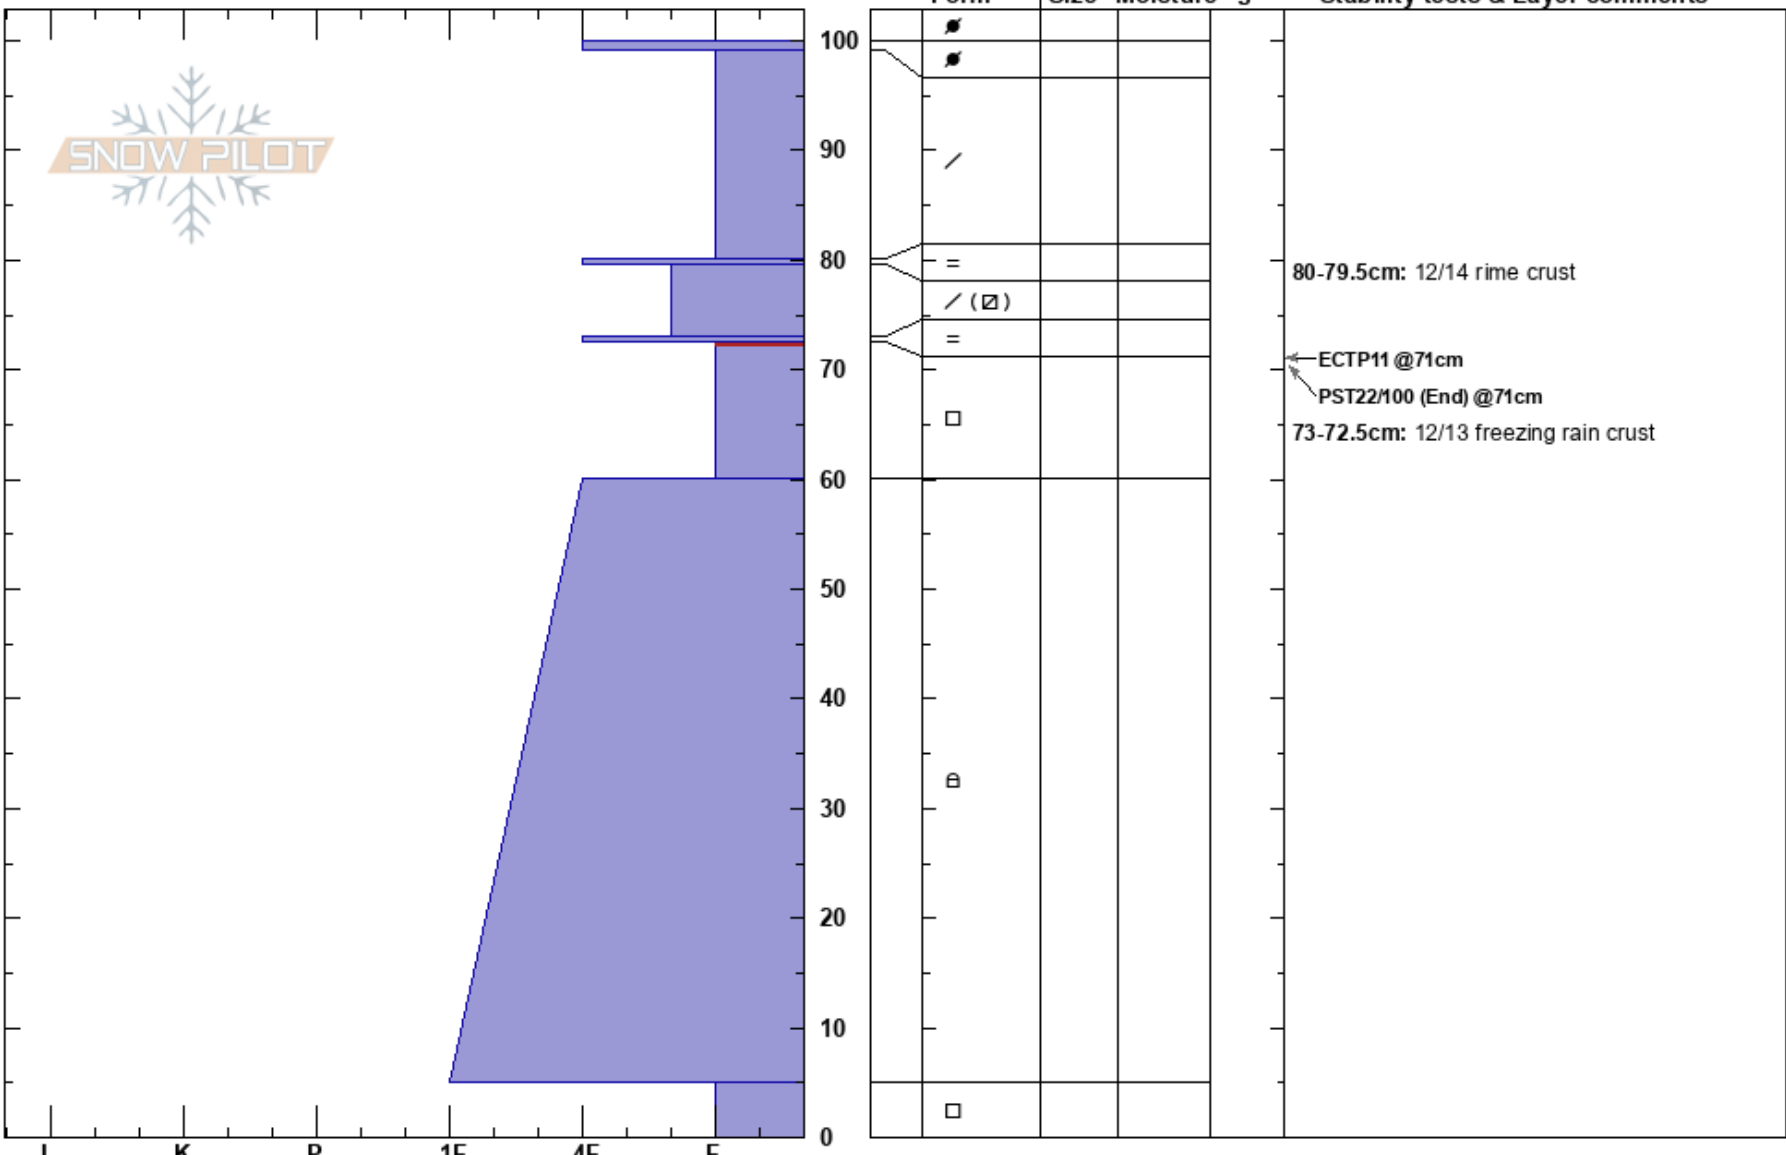

Fox Peak E
 Smoky
 ID
 Elevation: 9100 ft
 Aspect: E
 Specifics: Collapsing, localized; Recent avalanche activity on similar slopes

Zachary Miller
 12/20/2024 - 11:15am
 Co-ord: 43.72522N, -114.51411W
 Slope Angle: 15°
 Wind Loading: previous

Stability:
 Air Temperature:
 Sky Cover: FEW
 Precipitation:
 Wind: Light Breeze

HS:100
 Layer Notes:
 80-79.5cm: 12/14 rime crust
 73-72.5cm: 12/13 freezing rain crust
 72.5-60cm: Problematic layer

Notes: Recent natural avalanche observed 200m N along ridgeline on NE aspect (observed after digging pit)