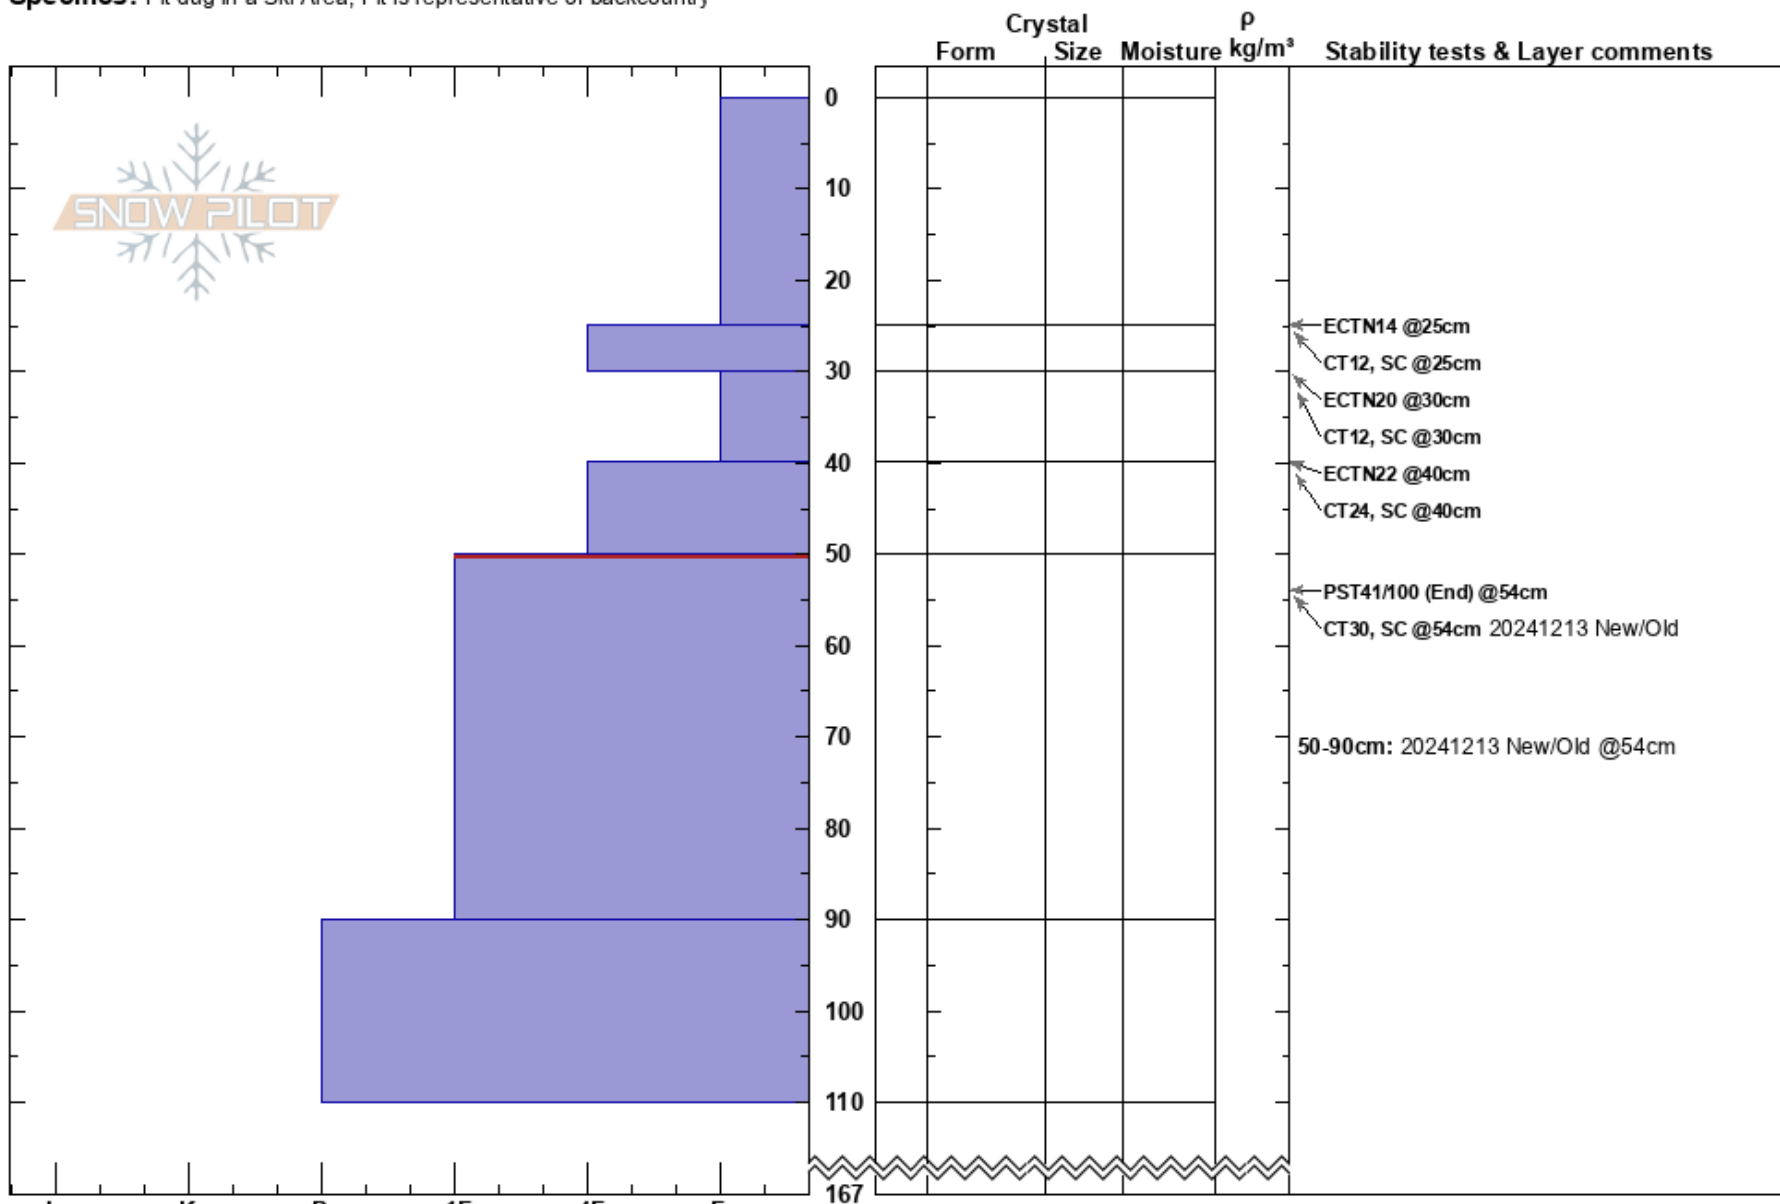

Brundage 12/20/24
 Brundage
 ID
 Elevation: 7200 ft
 Aspect: NE
 Specifics: Pit dug in a Ski Area; Pit is representative of backcountry

Michael Fitzgerald
 12/20/2024 - 1:30pm
 Co-ord: 45.00793N, -116.13424W
 Slope Angle: 12°
 Wind Loading: no

Stability:
 Air Temperature: 31°F
 Sky Cover: BKN
 Precipitation: NO
 Wind: NE Light Breeze

HS:167
 Layer Notes:
 50-90cm: 20241213 New/Old @54cm
 50-90cm: Problematic layer

Notes: 20241213 New Snow / Old Snow Interface @ 54cm
 20241208 Buried SH @ 60-61cm