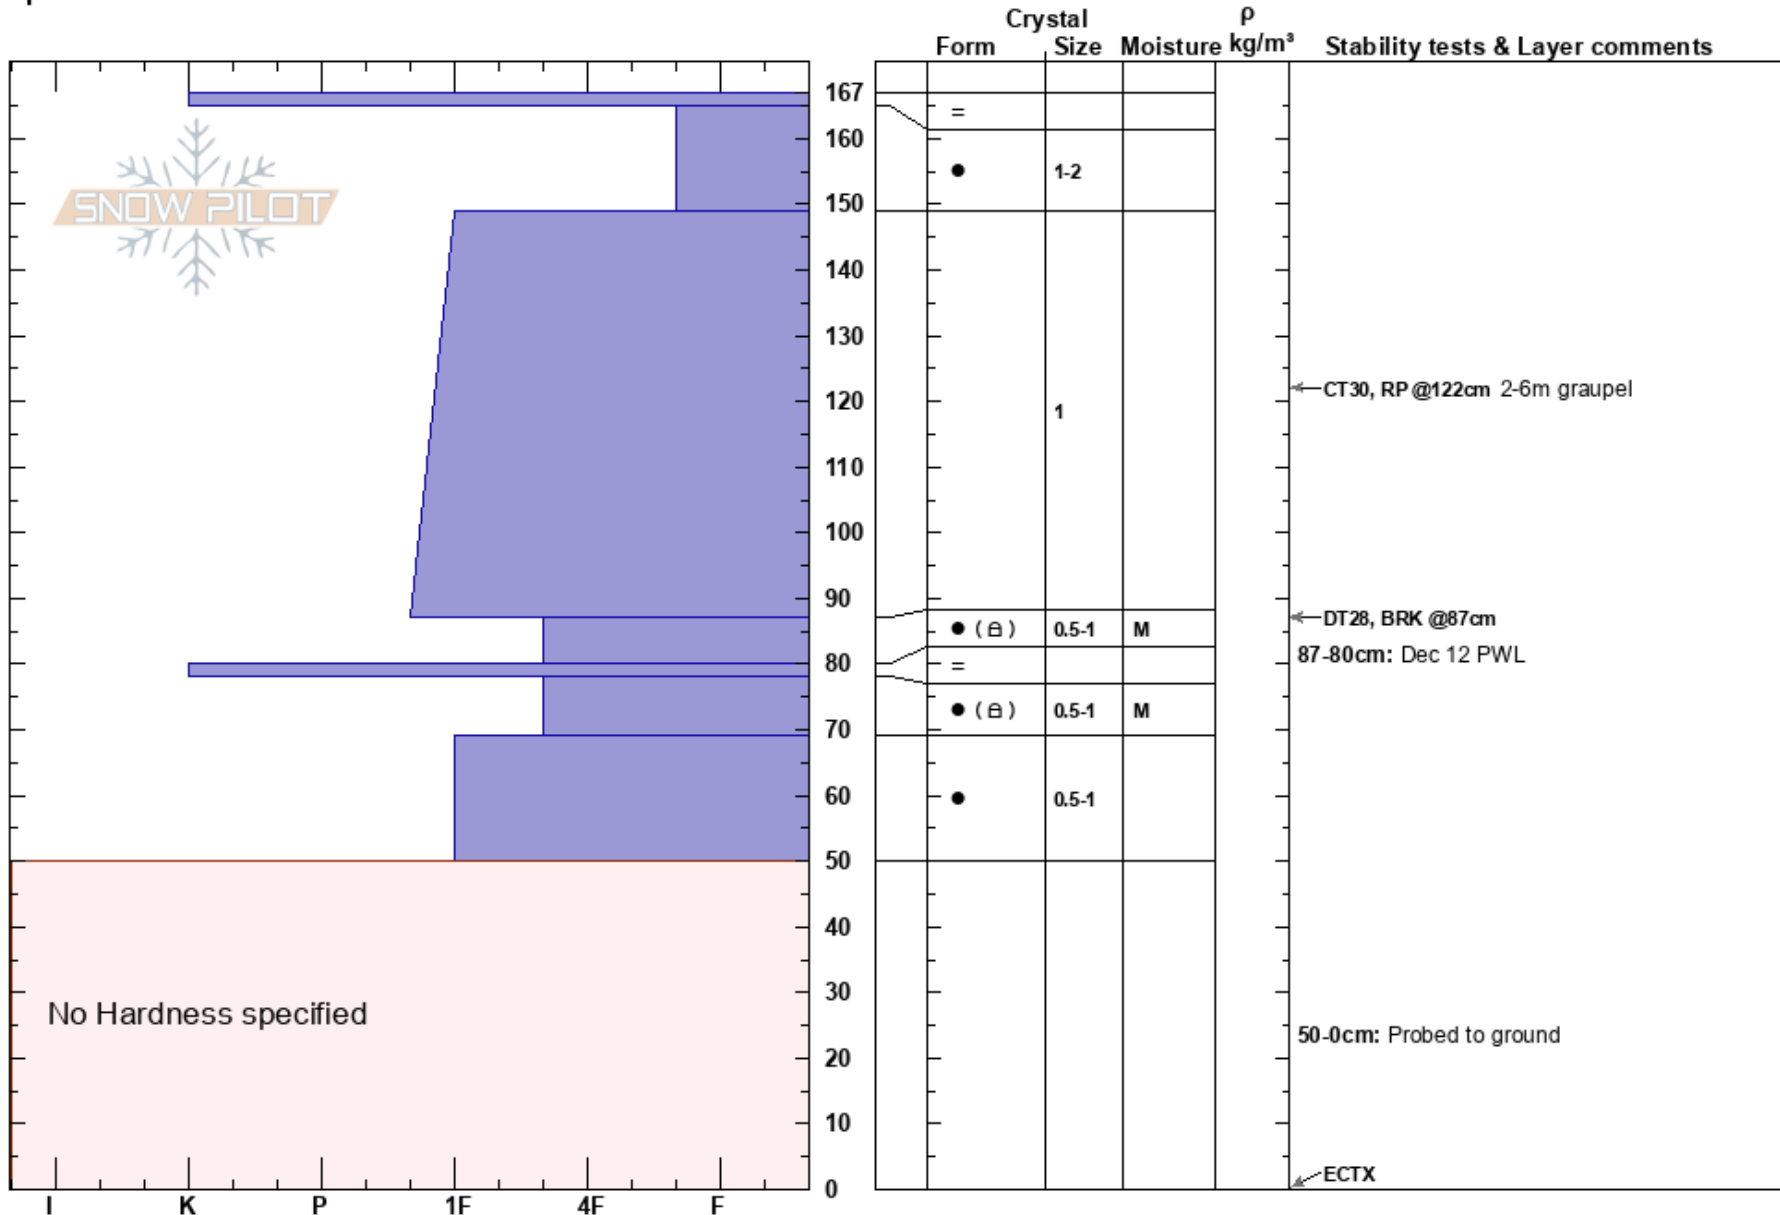

Donner Peak
 Central Sierra
 CA
 Elevation: 7680 ft
 Aspect: 8°
 Specifics:

Steve Reynaud
 12/20/2024 - 10:45am
 Co-ord: 39.30871N, -120.31632W
 Slope Angle: 30°
 Wind Loading: no

Stability: Very Good
 Air Temperature:
 Sky Cover: BKN
 Precipitation: NO
 Wind: SW Light Breeze

HS:167
 Layer Notes:
 87-80cm: Dec 12 PWL
 50-0cm: Probed to ground

Notes: No weakness found below the surface rain crust. The Dec 12 layer in this area has gained strength with a strong mid to upper snowpack.