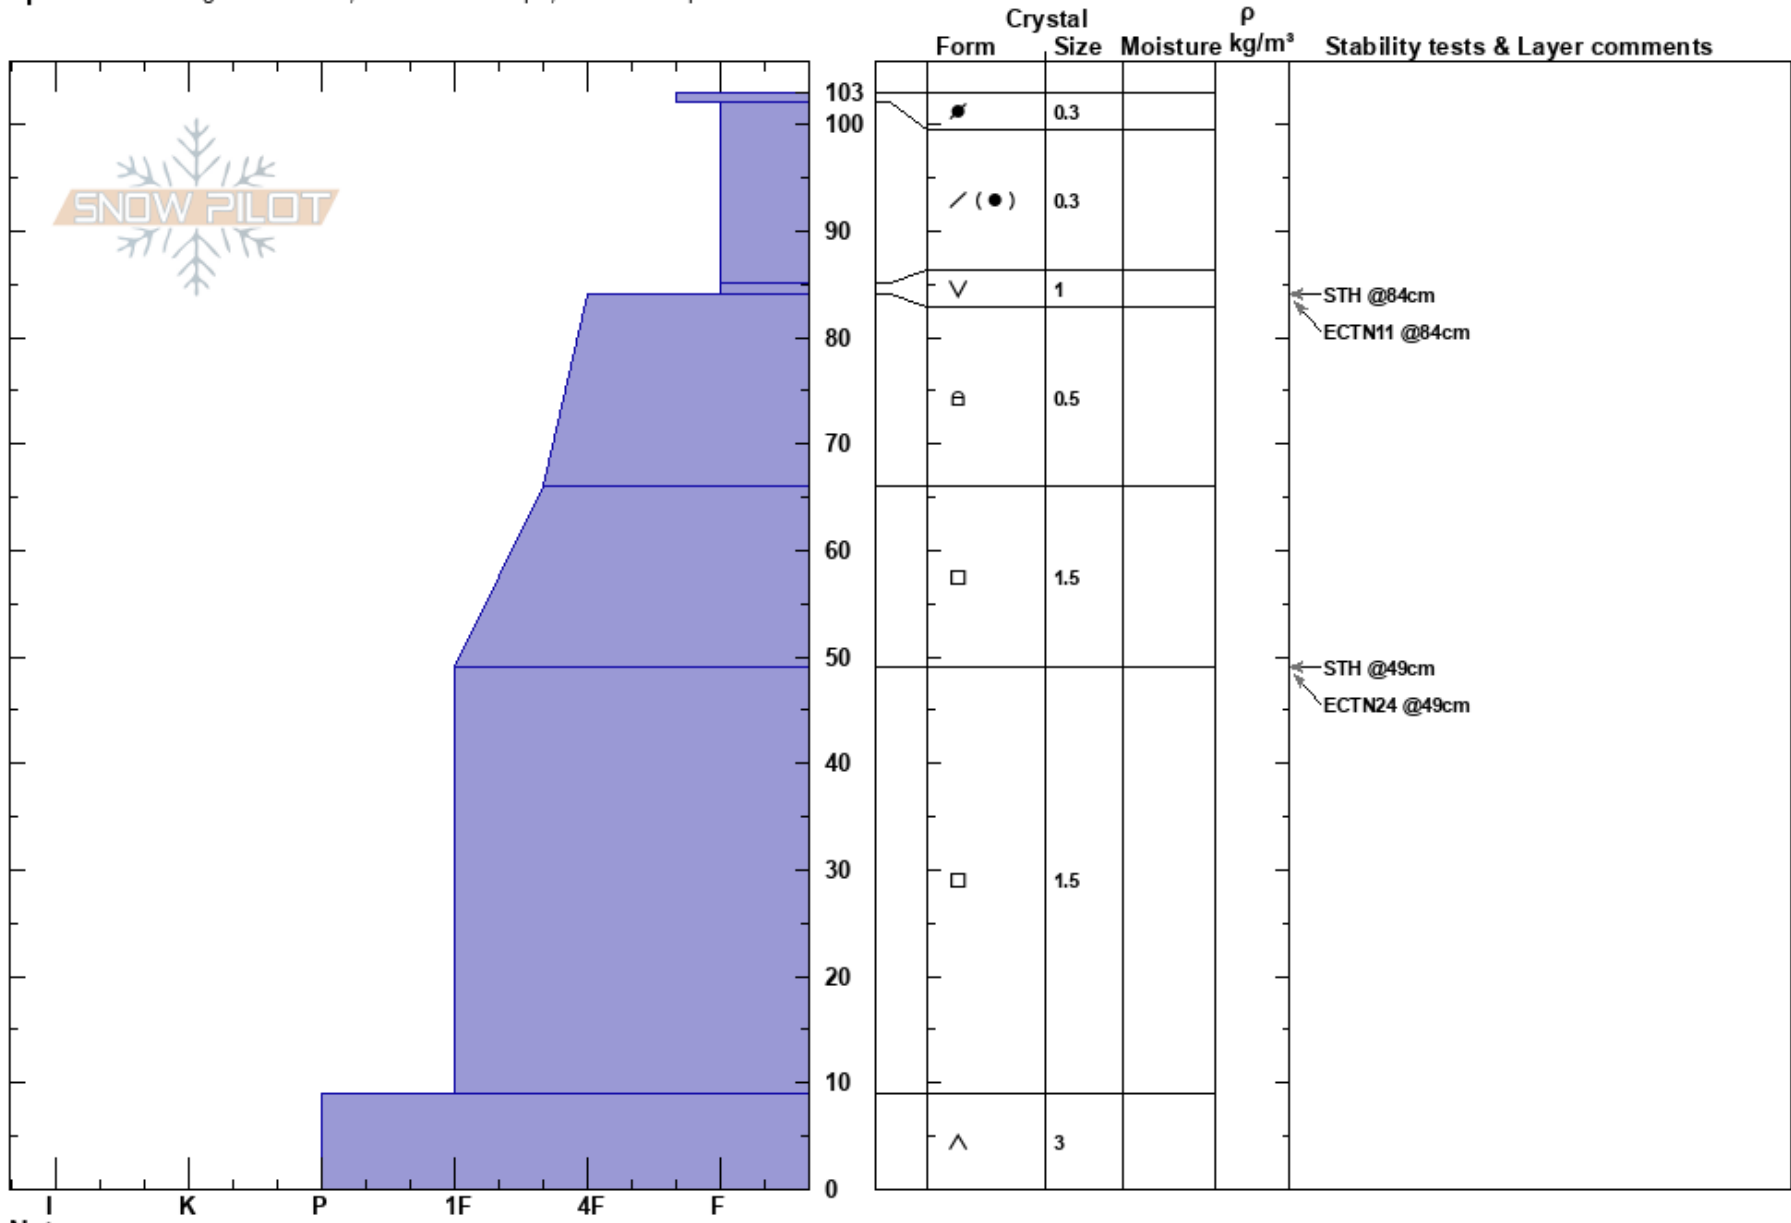

Left Lowboy
Teton Range
WY
Elevation: 2865 m
Aspect: N

Daniel Nagy
12/20/2024 - 11:15am
Co-ord: 43.77754N, -110.93273W
Slope Angle: 36°
Wind Loading:

Stability: Good HS:103 Layer Notes:
Air Temperature: 0°C
Sky Cover: FEW
Precipitation: NO
Wind: SW Calm

Specifics: Pit dug in a Ski Area; Ski tracks on slope; We skied slope

Notes: