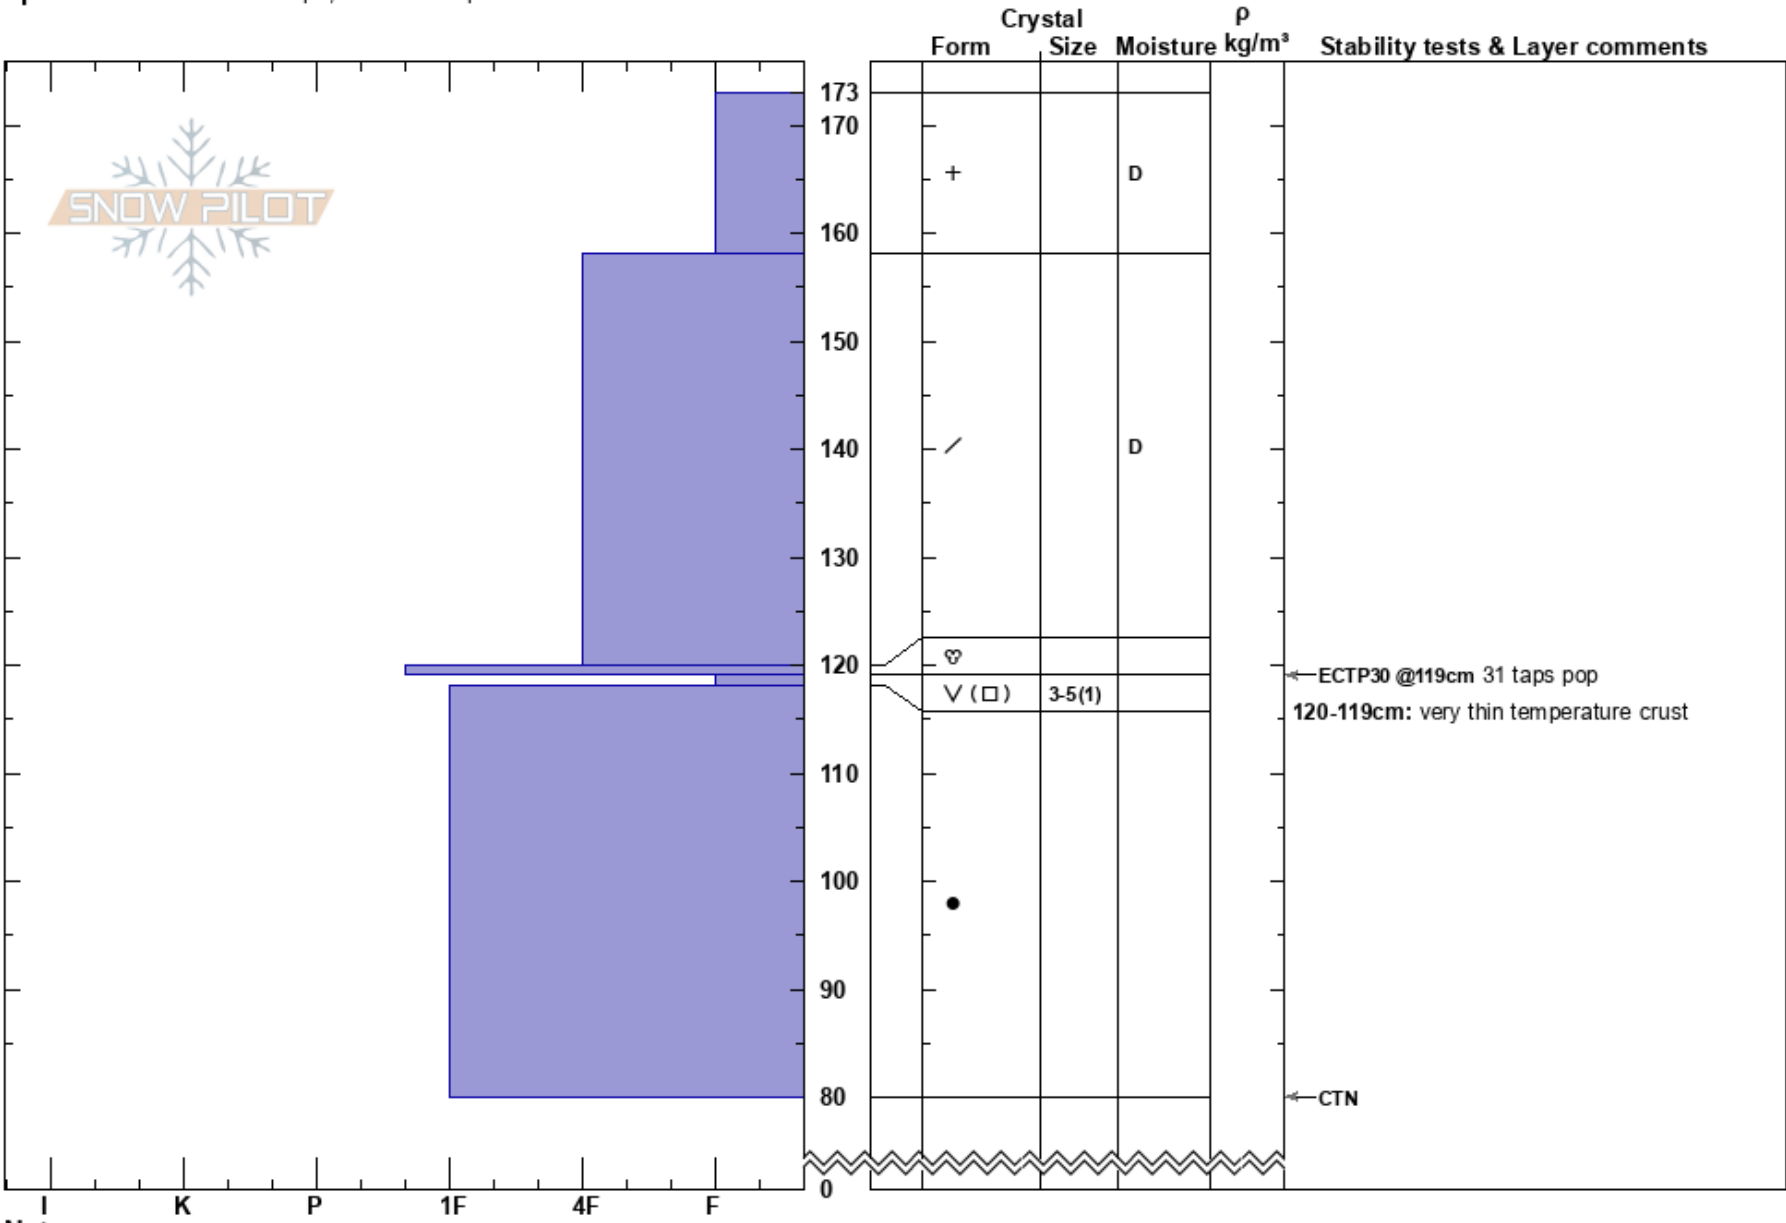

CCS north bowl  
 Cariboo  
 BC  
 Elevation: 2150 m  
 Aspect: N  
 Specifics: Ski tracks on slope; We skied slope

jeremy Laporte  
 19/12/2024 - 12:15  
 Co-ord: 52.91078N, -119.52492E  
 Slope Angle: 30°  
 Wind Loading: yes

Stability: Good  
 Air Temperature: -6°C  
 Sky Cover: OVC  
 Precipitation: S-1  
 Wind: S Moderate  
 HS:173  
 PS: 25  
 Layer Notes:  
 120-119cm: very thin temperature crust  
 119-118cm: Problematic layer