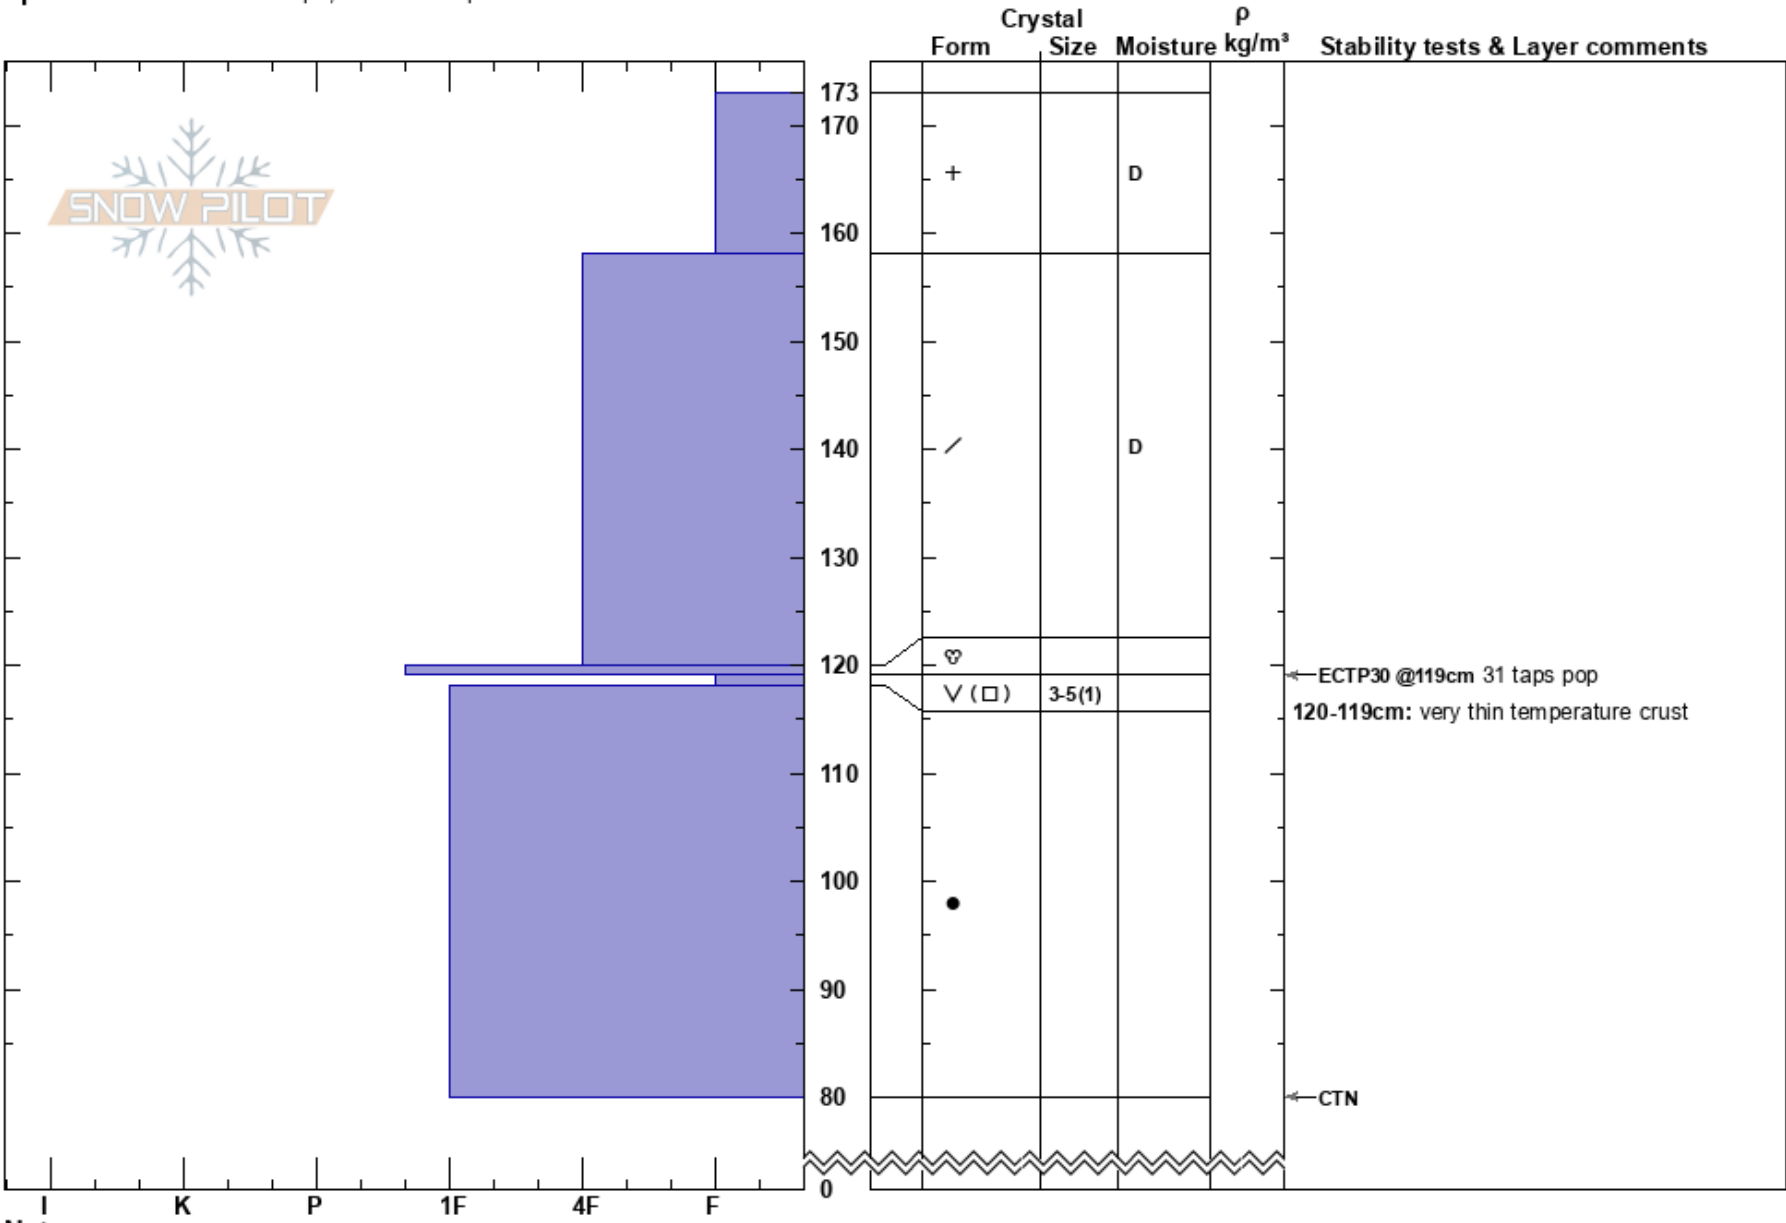

CCS north bowl
 Cariboo
 BC
 Elevation: 2150 m
 Aspect: N
 Specifics: Ski tracks on slope; We skied slope

jeremy Laporte
 19/12/2024 - 12:15
 Co-ord: 52.91078N, -119.52492E
 Slope Angle: 30°
 Wind Loading: yes

Stability: Good HS:173
 Air Temperature: -6°C PS: 25
 Sky Cover: OVC
 Precipitation: S-1
 Wind: S Moderate
 Layer Notes:
 120-119cm: very thin temperature crust
 119-118cm: Problematic layer

Notes: