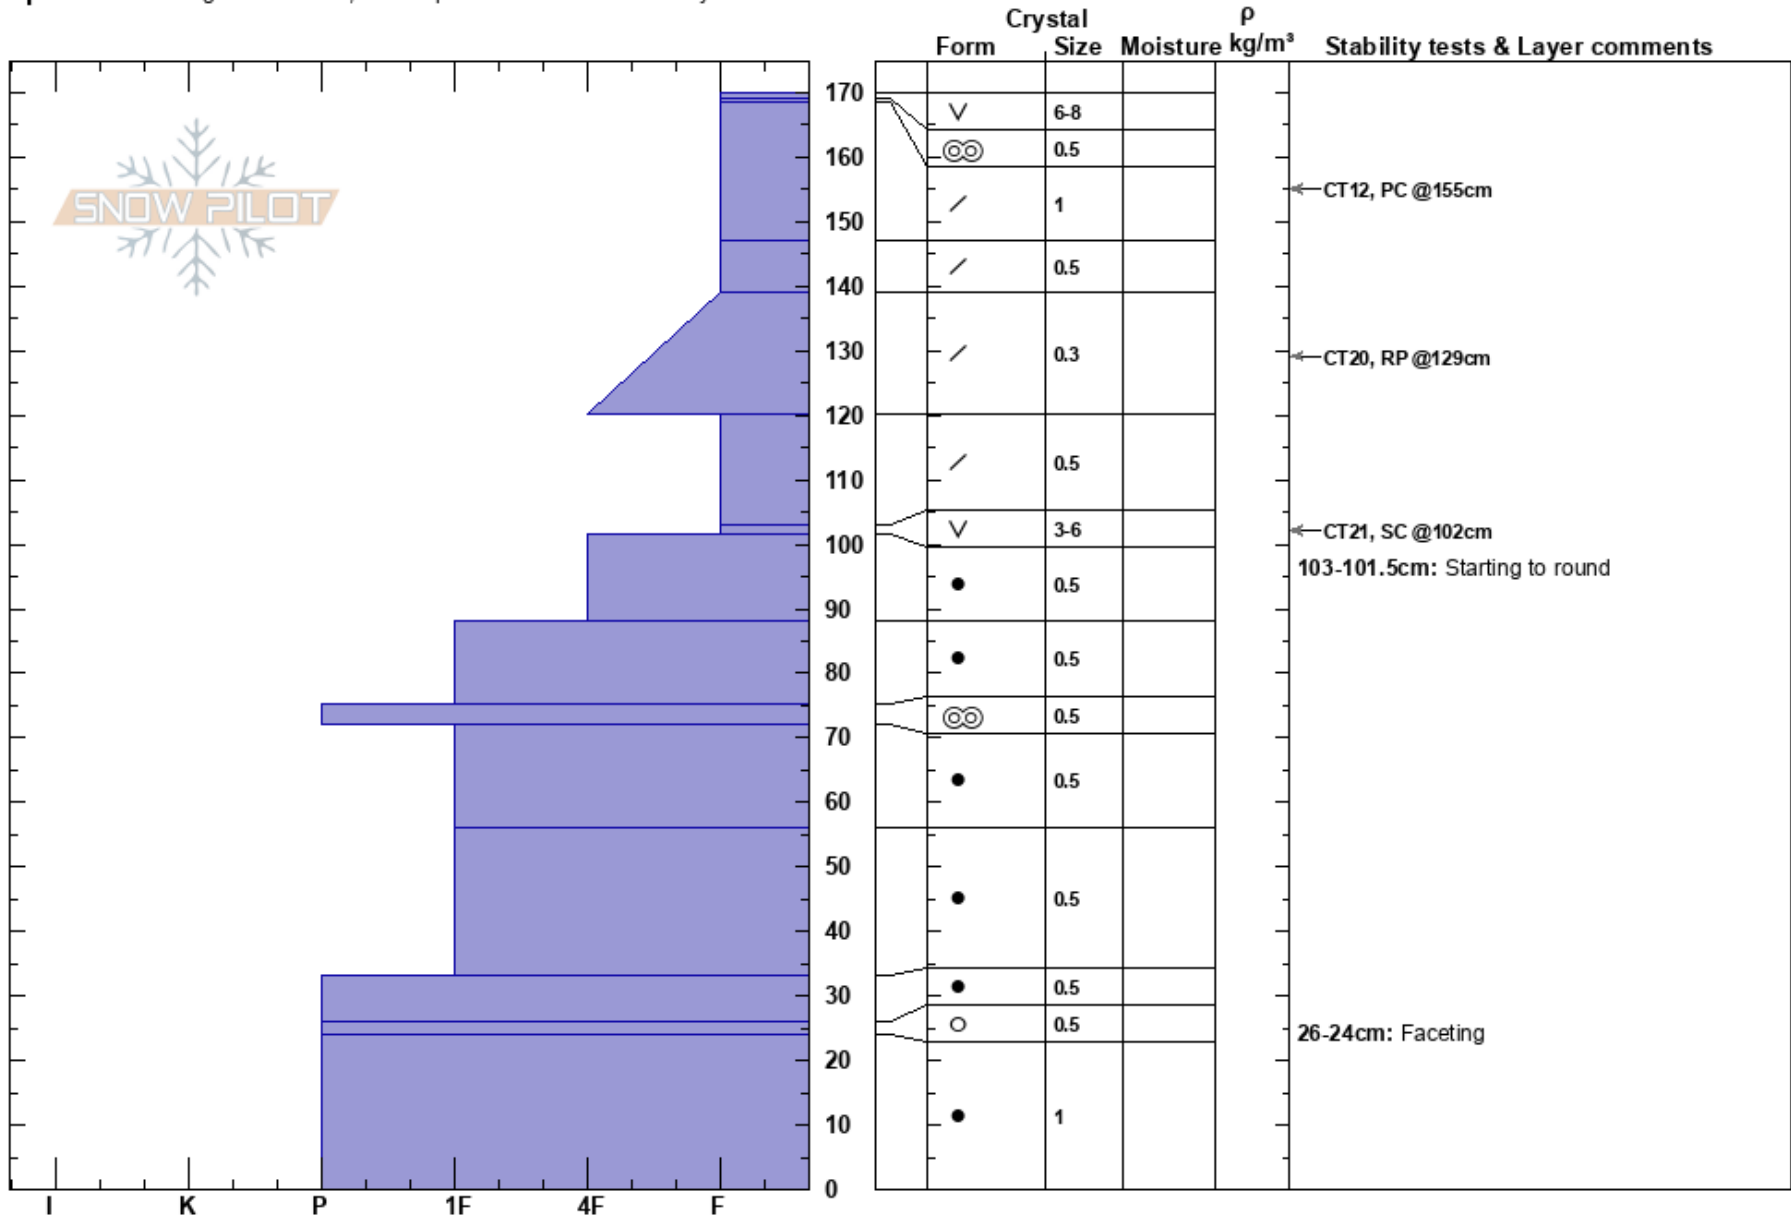

BSU Wx Station
 Payette National Forest
 ID

Coleman Kane
 12/19/2024 - 11:18am
 Co-ord: 11T 568301W 4983202N

Stability:
 Air Temperature:
 Sky Cover: FEW
 Precipitation: NO
 Wind: Calm

HS:170
 103-101.5cm: Starting to round
 103-101.5cm: Problematic layer
 26-24cm: Faceting

Elevation:
 Aspect:
 Wind Loading:

Specifics: Pit dug in a Ski Area; Pit is representative of backcountry

Notes: Compression test shows weakness in density changes in storm snow, but buried SH is still most problematic.