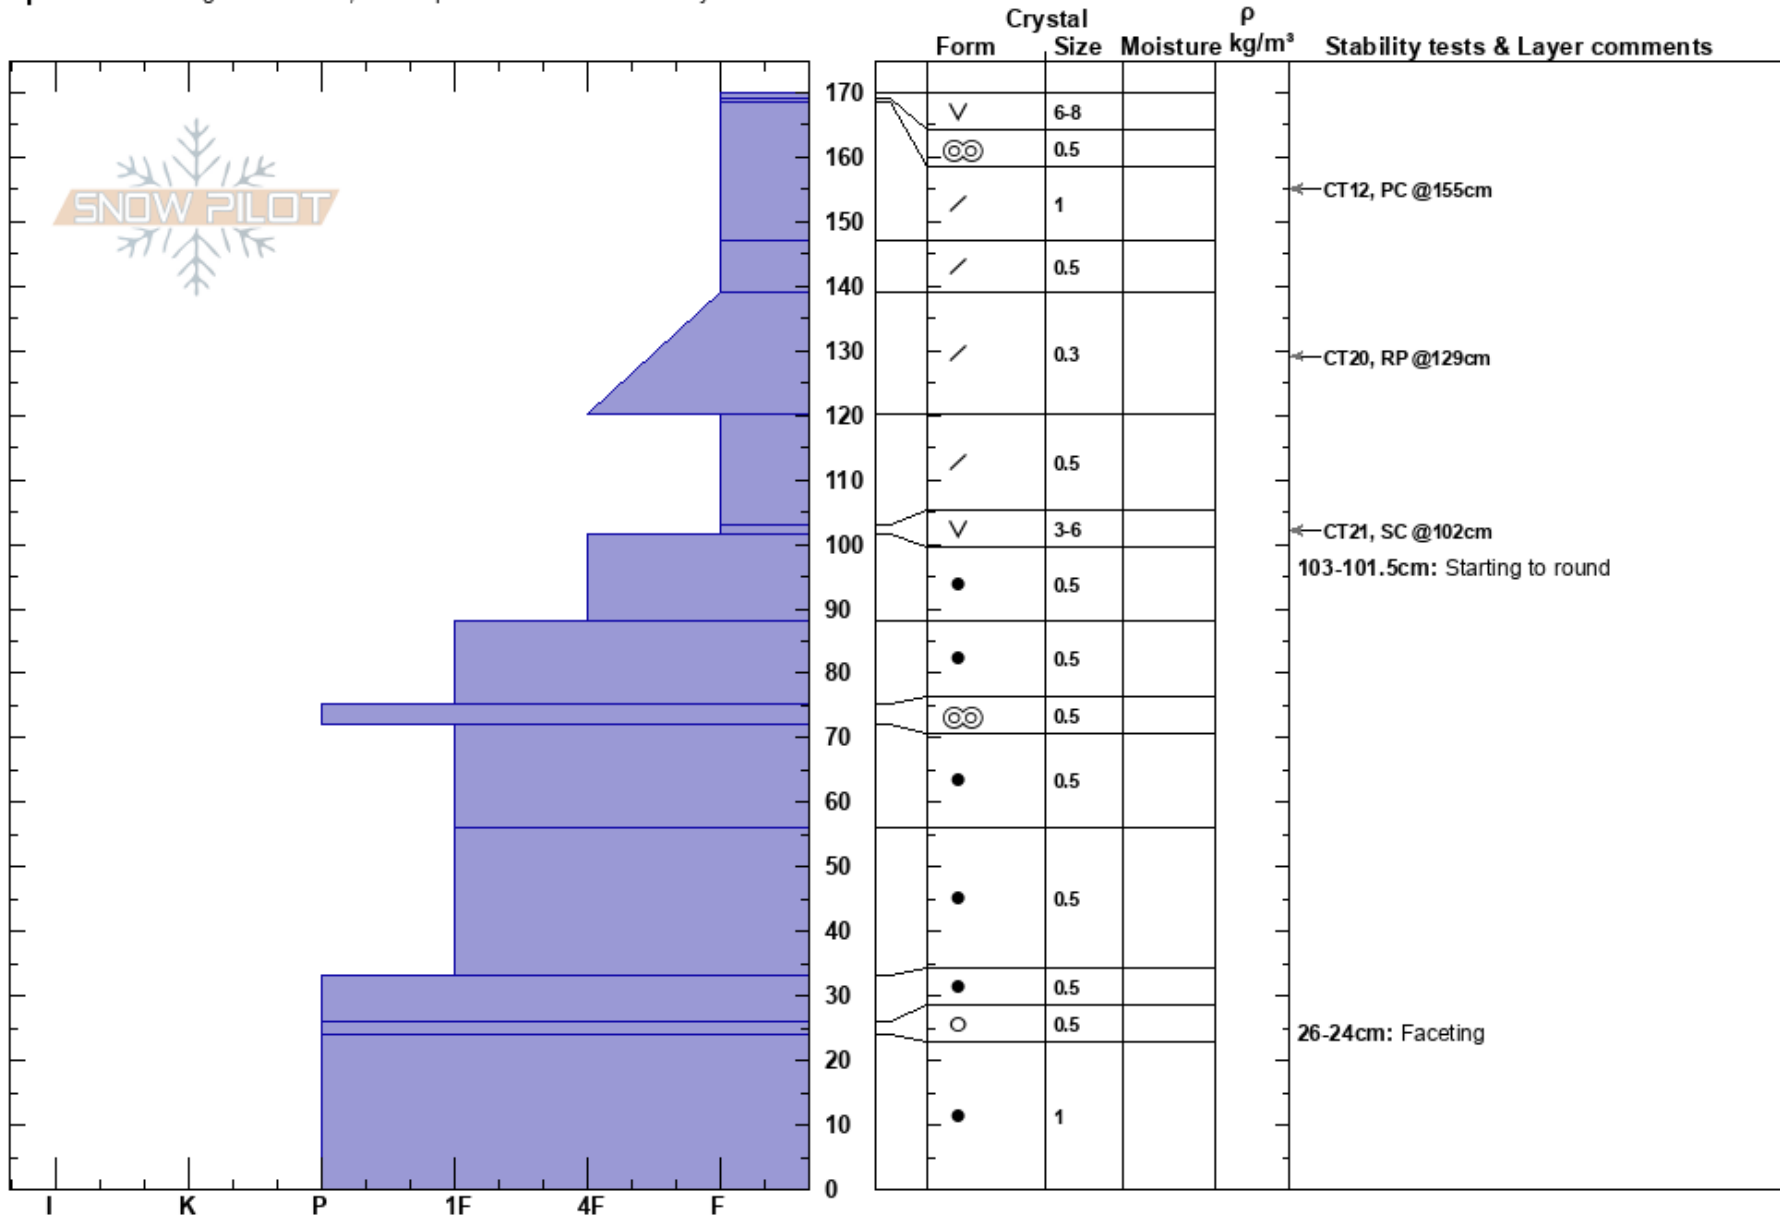

BSU Wx Station  
Payette National Forest  
ID

Coleman Kane  
12/19/2024 - 11:18am  
Co-ord: 11T 568301W 4983202N

Stability:  
Air Temperature:  
Sky Cover: FEW  
Precipitation: NO  
Wind: Calm

HS:170  
Layer Notes:  
103-101.5cm: Starting to round  
103-101.5cm: Problematic layer  
26-24cm: Faceting

Elevation:  
Aspect:  
Wind Loading:

Specifics: Pit dug in a Ski Area; Pit is representative of backcountry

Notes: Compression test shows weakness in density changes in storm snow, but buried SH is still most problematic.