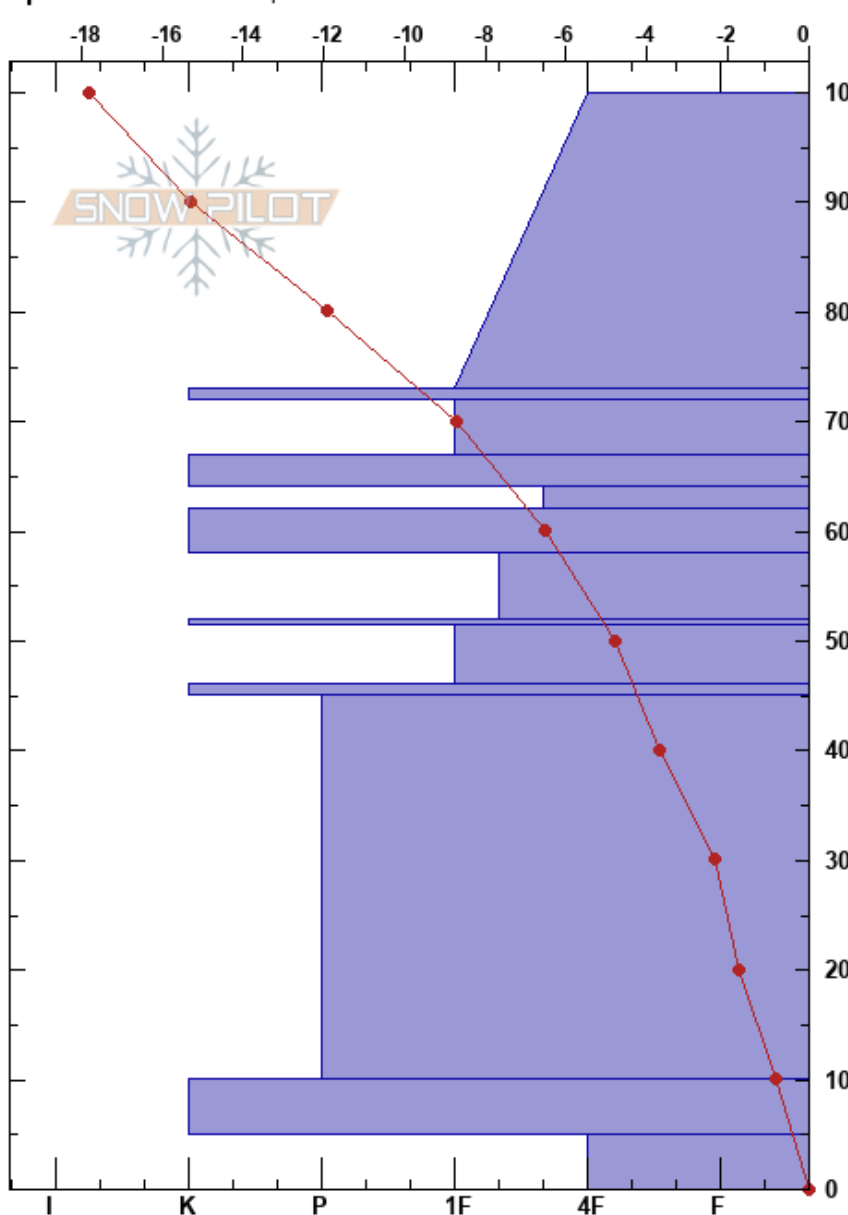

AvPath#39
 Khibiny mountains
 Russia
Elevation: 720 m
Aspect: SE
Specifics: We skied slope

Aleksey Kvasnikov
 19/12/2024 - 13:40
Co-ord: 67.67919N, 33.69081E
Slope Angle: 27°
Wind Loading: previous

Stability:
Air Temperature: -17°C
Sky Cover: FEW
Precipitation: NO
Wind: SW Light Breeze

HS:100
PF:20 64-62cm:Problematic layer
PS: 8

Height (cm)	Crystal			Stability tests & Layer comments
	Form	Size	Moisture kg/m ³	
100				
90	•	0.5	D	
80				
75	⊙⊙		D	
70	☼	0.5	D	
65	⊙⊙		D	
60	□	1-2	D	← CT19, SC @63cm ← ECTP17 @63cm
55	⊙⊙		D	
50	□	1-1.5	D	
45	⊙⊙		D	
40				
30	☼	0.5-1	D	
20				
10	⊙⊙		D	
0	^	2	D	