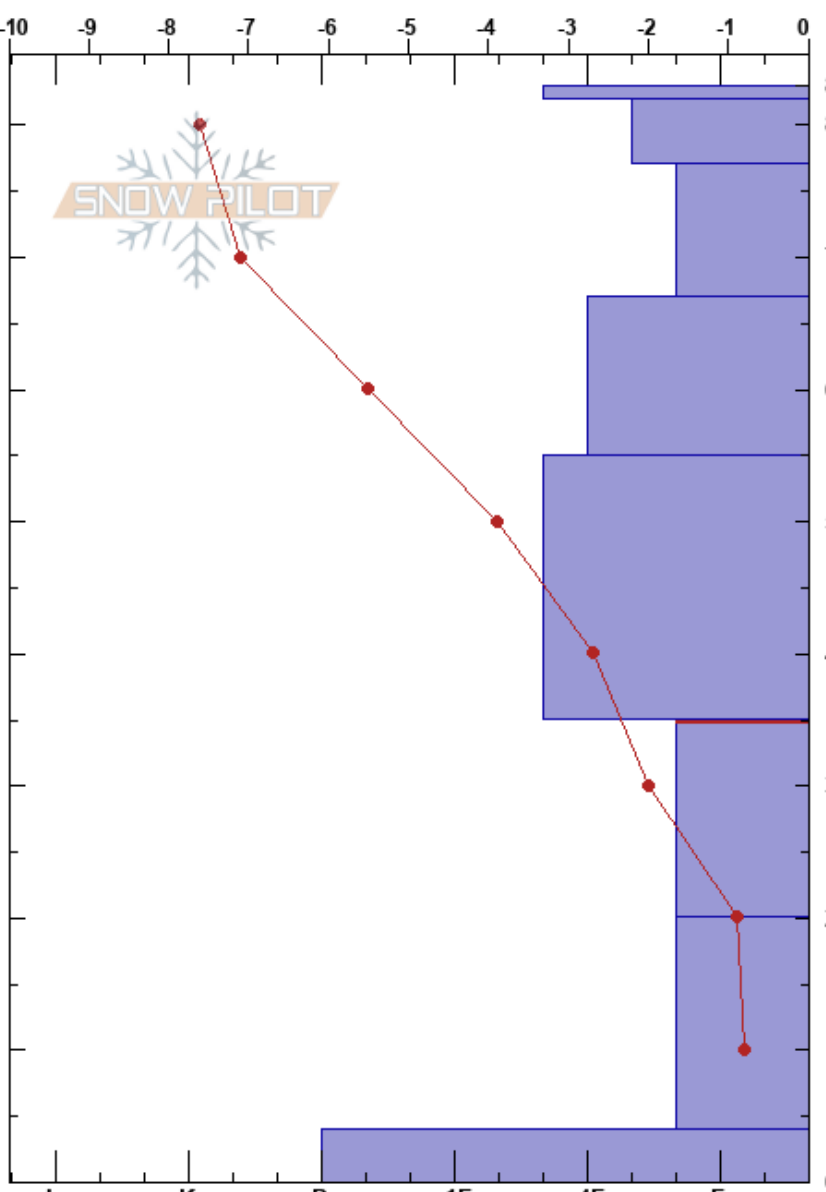

Naomi Trail-First Hill
 Bear River Range
 UT
 Elevation: 8549 ft
 Aspect: NE

toby weed
 12/19/2024 - 2:50pm
 Co-ord: 41.92676N, -111.58376W
 Slope Angle: 25°
 Wind Loading: previous

Stability: Poor
 Air Temperature: -0.2°C
 Sky Cover: CLR
 Precipitation: NO
 Wind: Calm

HS:83
 PF:79
 PS: 15
 55-35cm: 12-15 storm snow
 35-20cm: Problematic layer

Specifics: Collapsing, widespread; Collapsing, localized; Recent avalanche activity on different slopes; We skied slope

Form	Crystal Size	Moisture	ρ kg/m ³	Stability tests & Layer comments
(X)				
(/)				
(.)				
(.)				
(.)				← ECTN12 @55cm
(.)				55-35cm: 12-15 storm snow
(.)				← ECTP14 @35cm
□	1-1.5			
□	2-3			
○				