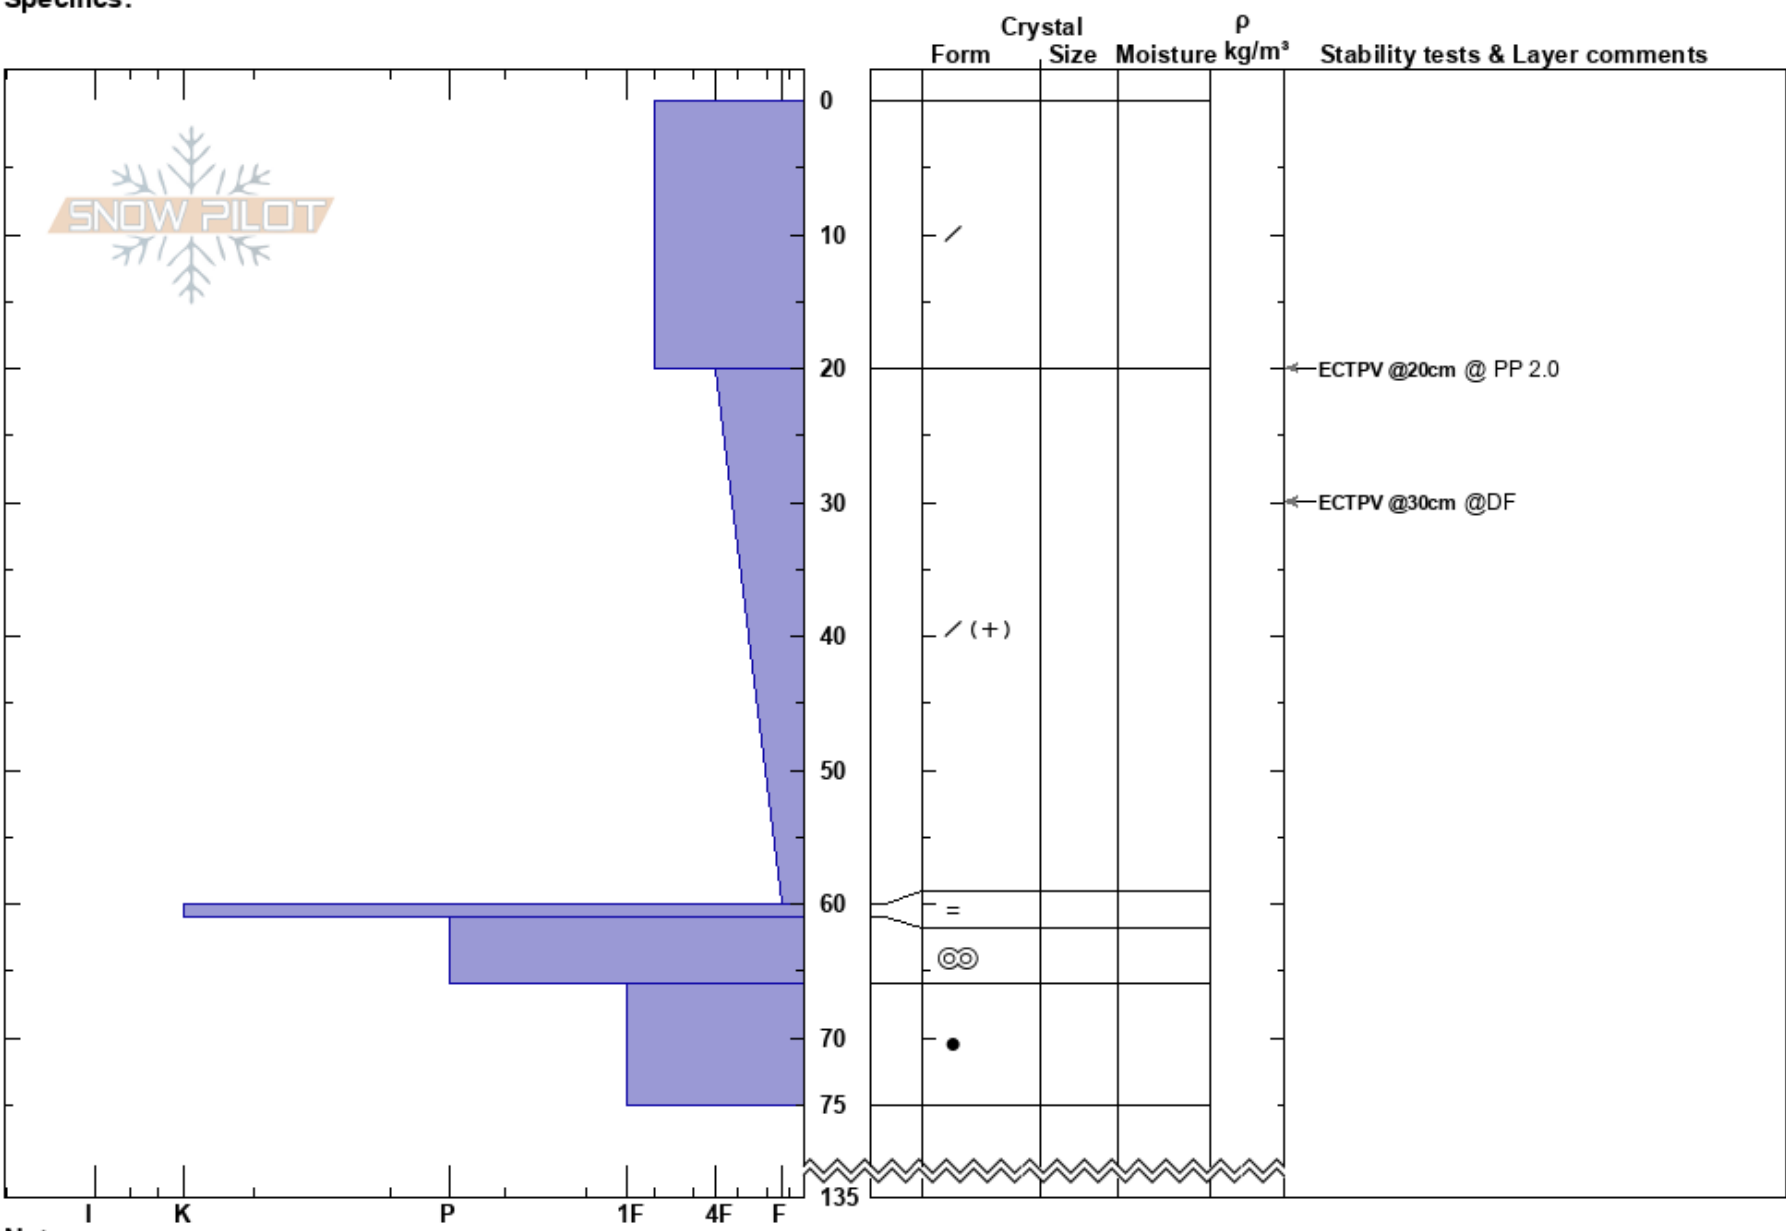

Björnback/kulle
 Våådalen
 Sweden
 Elevation: 750 m
 Aspect: S
 Specifics:

Karin Trolin
 20/12/2024 - 12:30
 Co-ord: 63.16633N, 13.01567E
 Slope Angle: 35°
 Wind Loading: yes

Stability: HS:135
 Air Temperature: -6.5°C PF:20
 Sky Cover: BKN
 Precipitation: NO
 Wind: NW Strong

Layer Notes:

Notes: