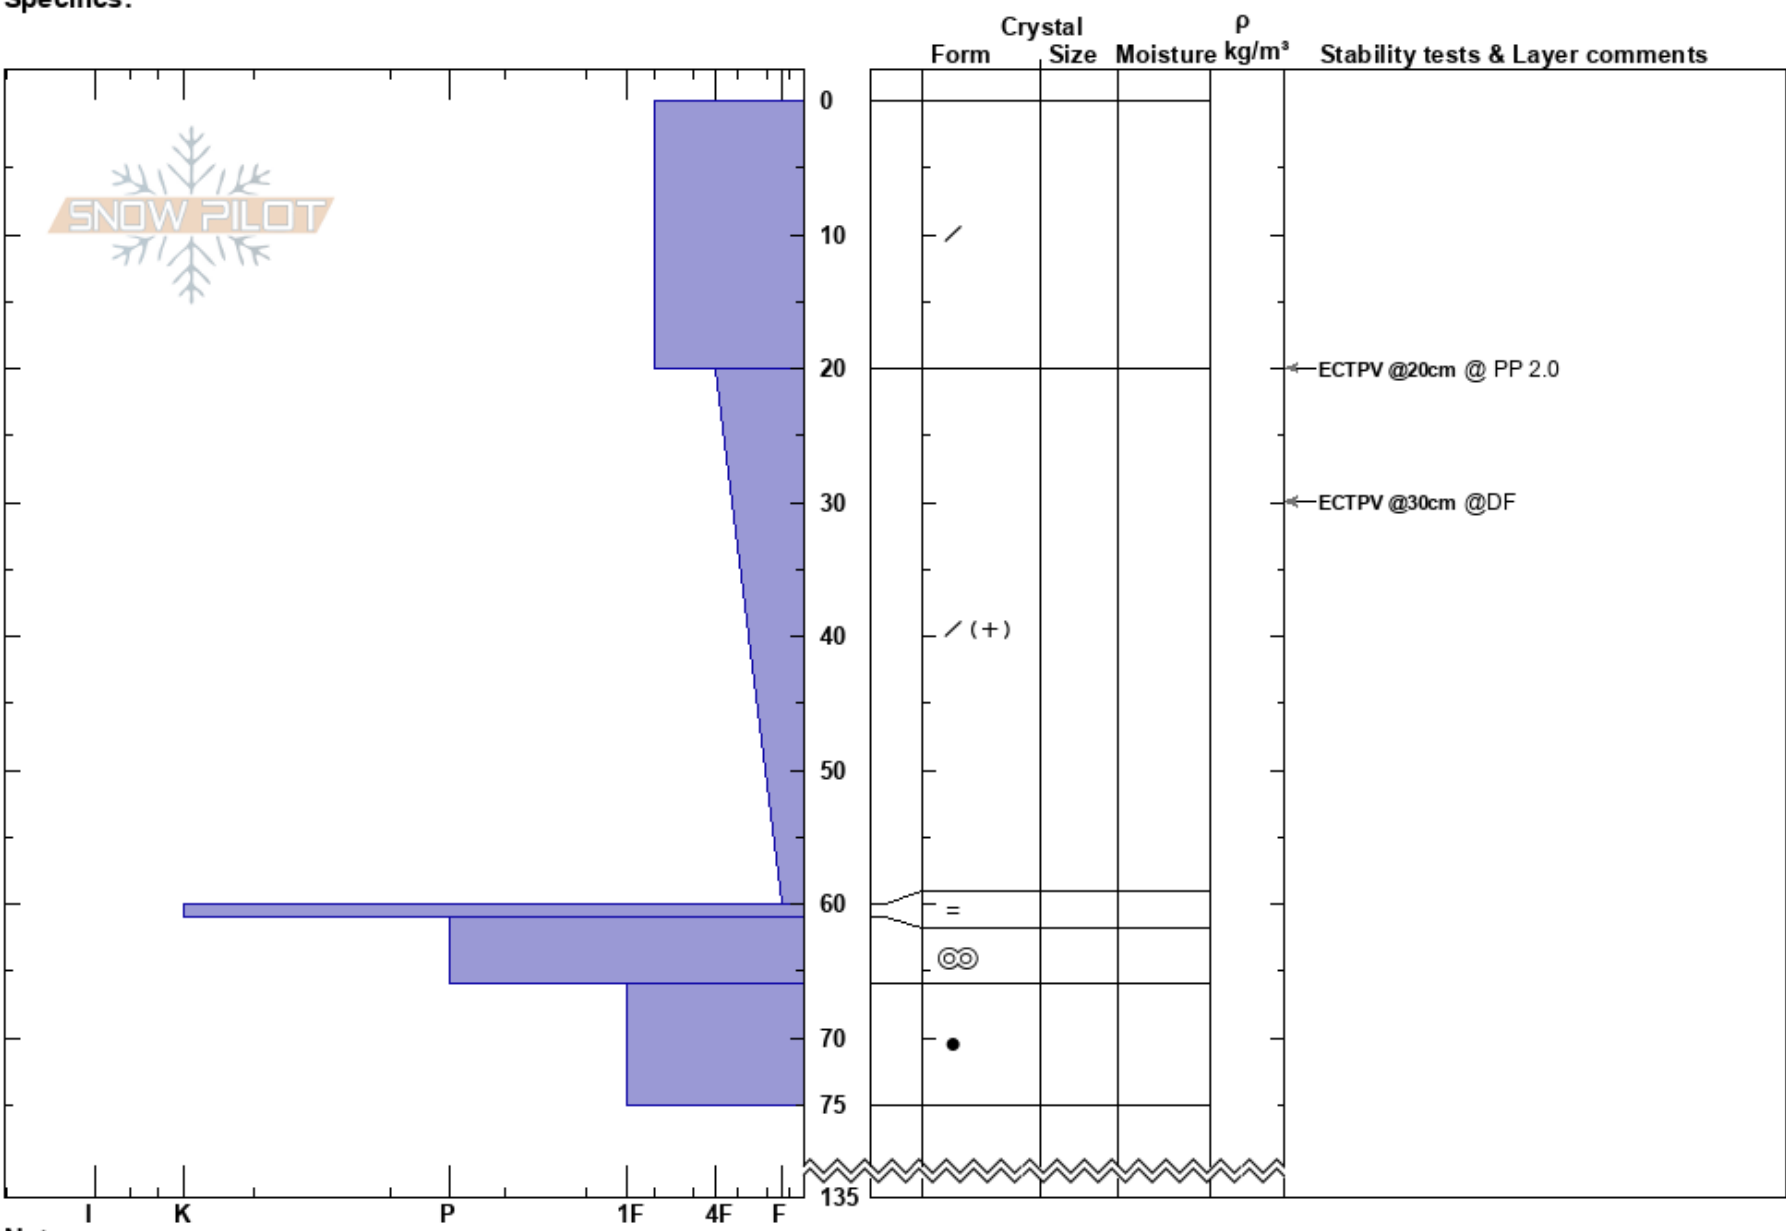

Björnback/kulle  
 Våådalen  
 Sweden  
 Elevation: 750 m  
 Aspect: S  
 Specifics:

Karin Trolin  
 20/12/2024 - 12:30  
 Co-ord: 63.16633N, 13.01567E  
 Slope Angle: 35°  
 Wind Loading: yes

Stability: HS:135  
 Air Temperature: -6.5°C PF:20  
 Sky Cover: BKN  
 Precipitation: NO  
 Wind: NW Strong

Layer Notes:

Notes: