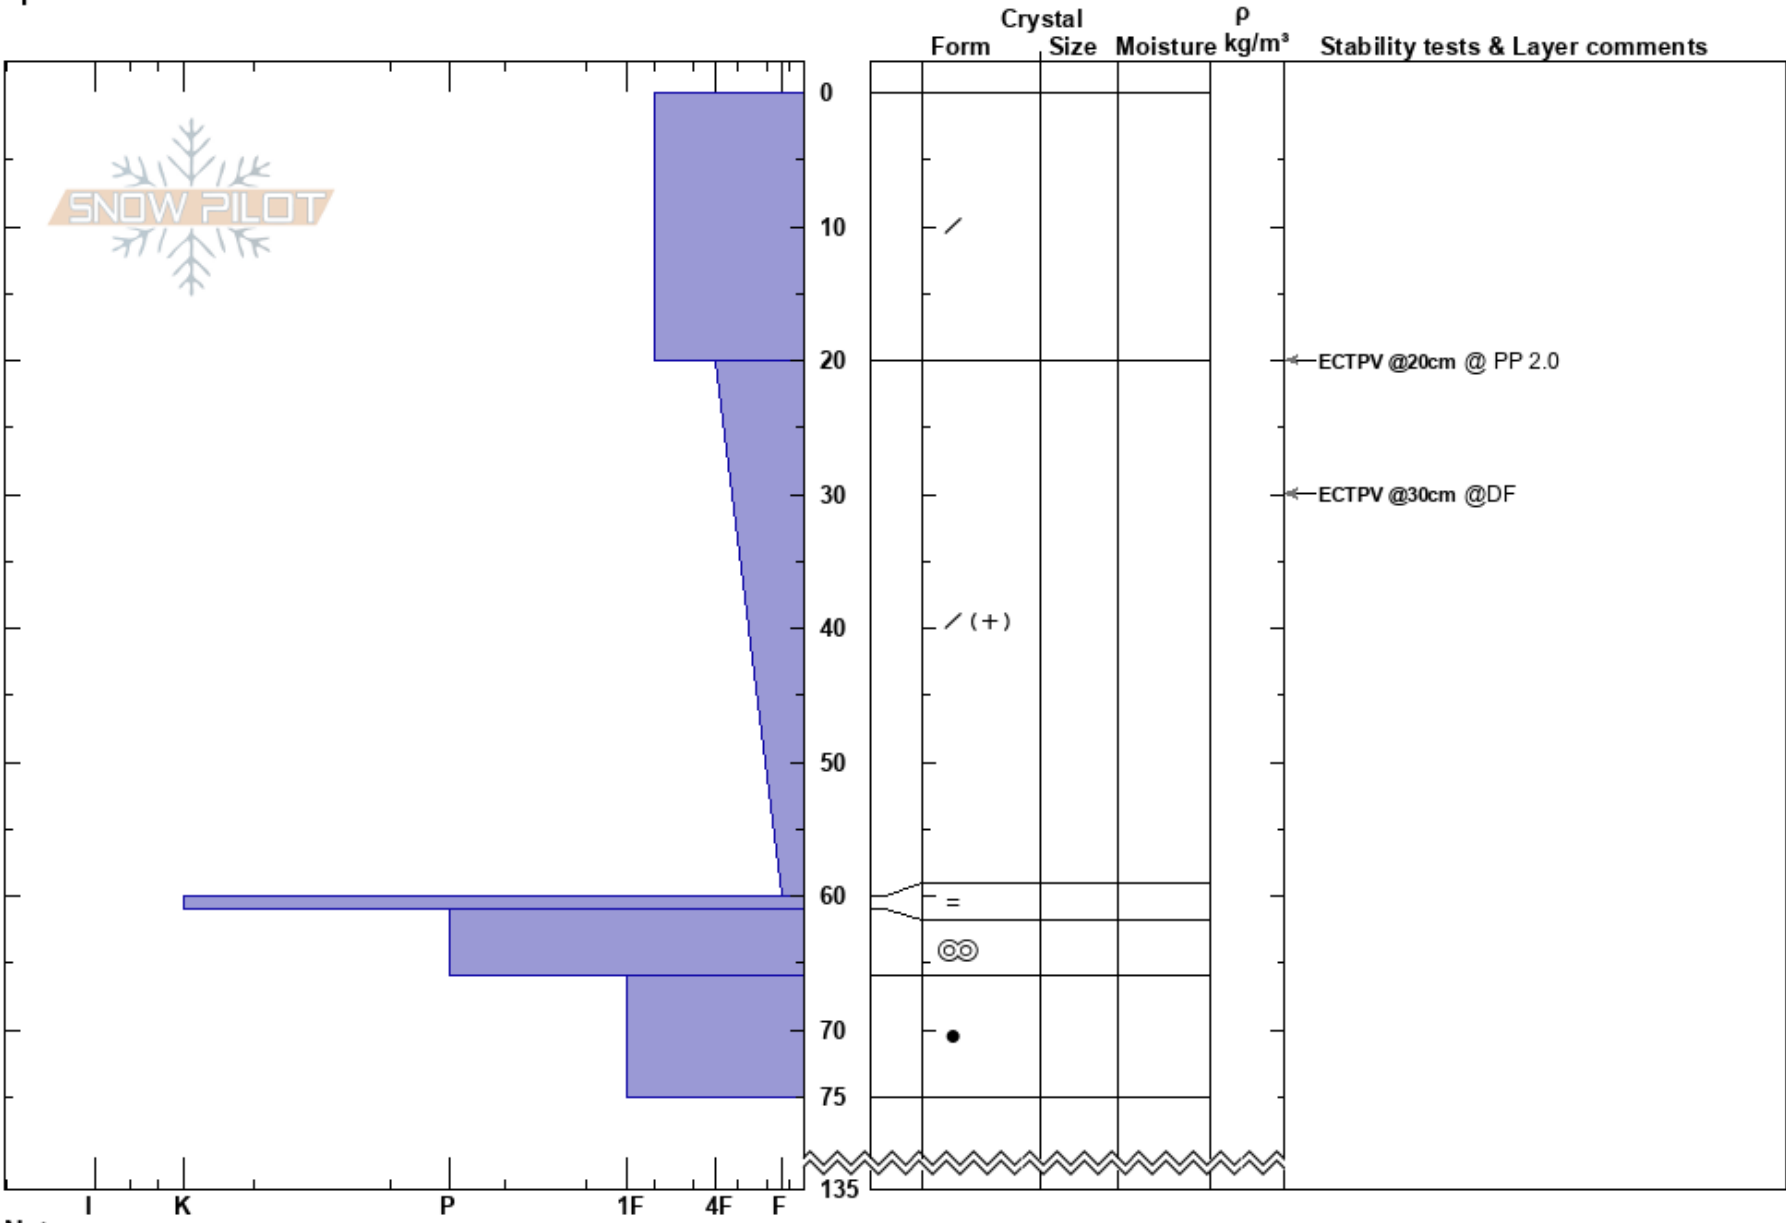

Björnback/kulle
 Vålådalen
 Sweden
 Elevation: 750 m
 Aspect: S
 Specifics:

Karin Trolin
 20/12/2024 - 12:30
 Co-ord: 63.16633N, 13.01567E
 Slope Angle: 35°
 Wind Loading: yes

Stability:
 Air Temperature: -6.5°C PF:20
 Sky Cover: BKN
 Precipitation: NO
 Wind: NW Strong

HS:135 Layer Notes:

Notes: