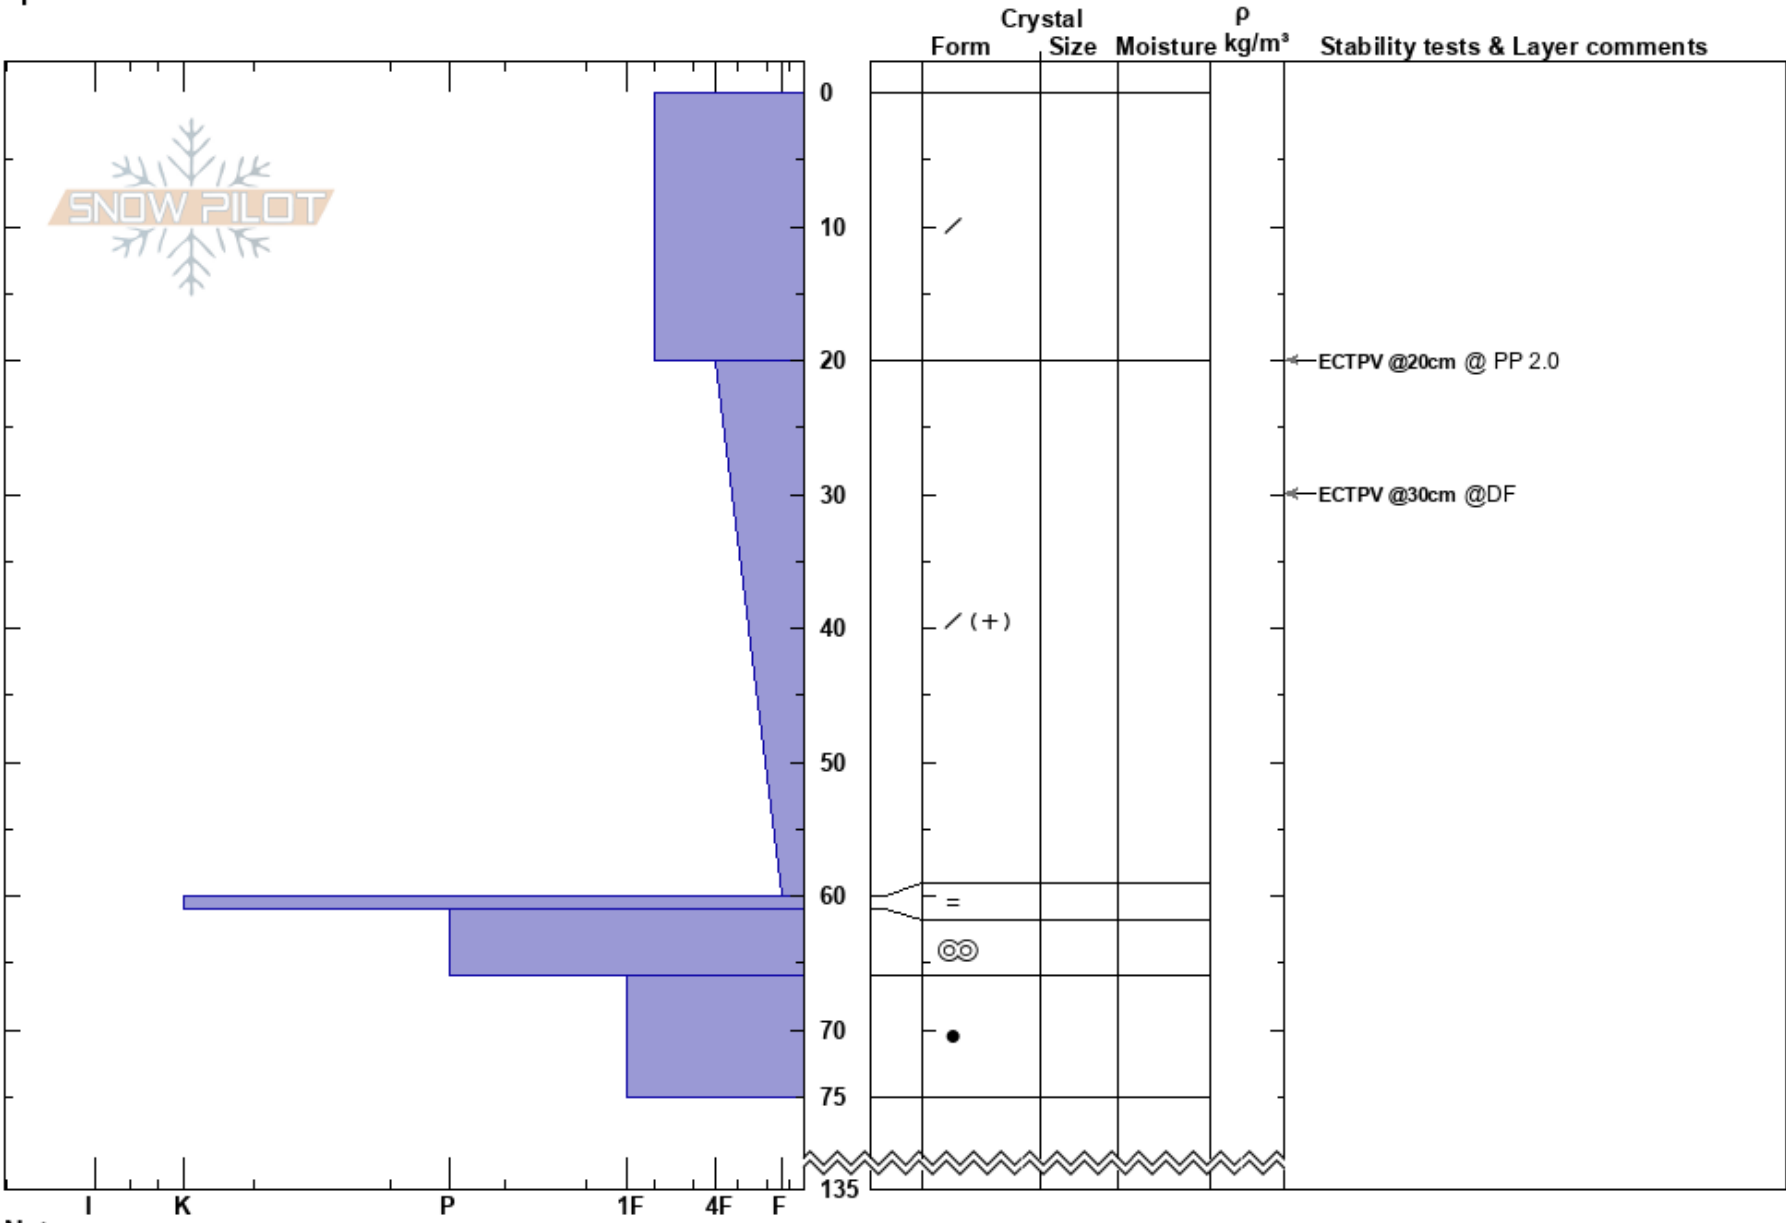

Björnback/kulle
 Våådalen
 Sweden
 Elevation: 750 m
 Aspect: S
 Specifics:

Karin Trolin
 20/12/2024 - 12:30
 Co-ord: 63.16633N, 13.01567E
 Slope Angle: 35°
 Wind Loading: yes

Stability: HS:135
 Air Temperature: -6.5°C PF:20
 Sky Cover: BKN
 Precipitation: NO
 Wind: NW Strong

Layer Notes:

Notes: