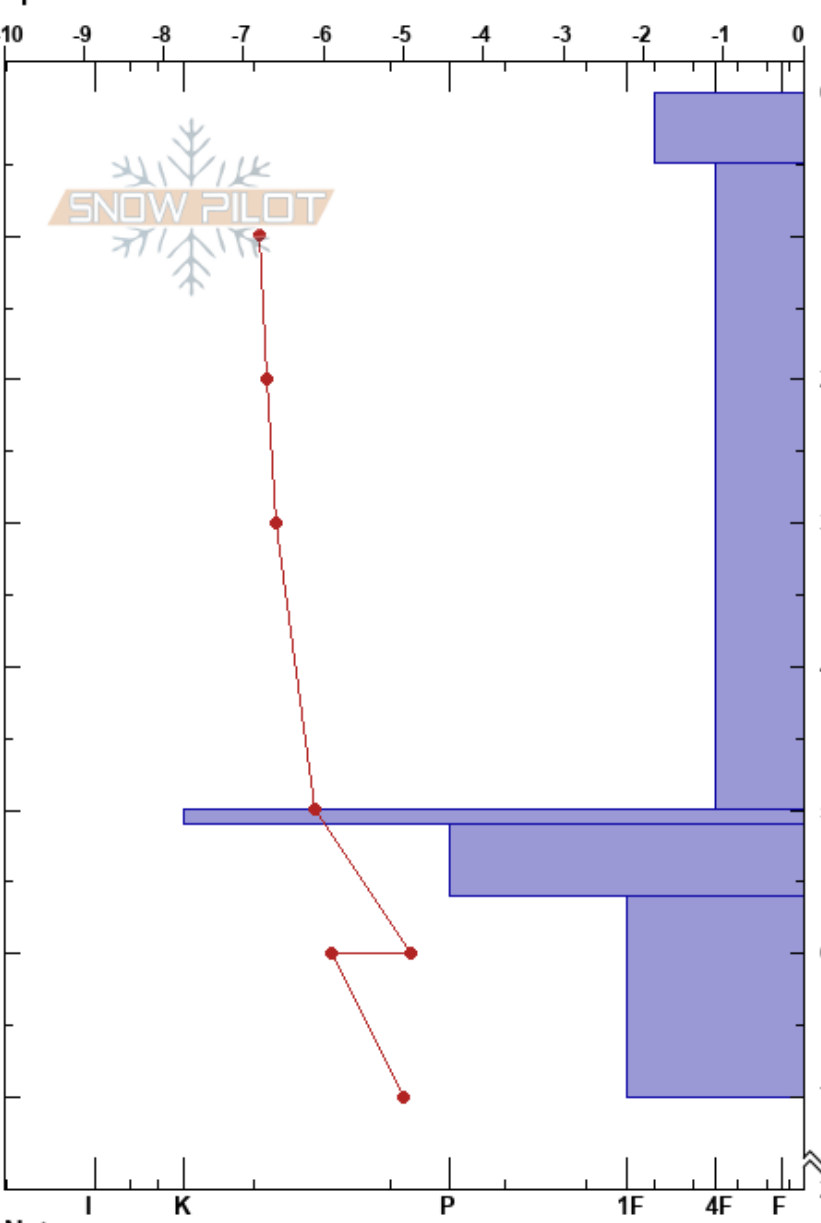

Ottfjället SO
 Våådalen
 Sweden
 Elevation: 800 m
 Aspect: SE
 Specifics:

Karin Trolin
 20/12/2024 - 12:00
 Co-ord: 63.16671N, 13.01350E
 Slope Angle: 37°
 Wind Loading: yes

Stability: **HS:200**
 Air Temperature: -6.5°C PF:25
 Sky Cover: BKN
 Precipitation: NO
 Wind: NW Strong

Layer Notes:

Height (m)	Crystal		Moisture	ρ kg/m ³	Stability tests & Layer comments
	Form	Size			
0					
0-10	•				
10-50	/ (+)				
50-55	=				
55-60	⊙ ⊙				
60-70	⊕				
70-200					

ECTP3 @35cm
 ECTPV @35cm @PP2.5