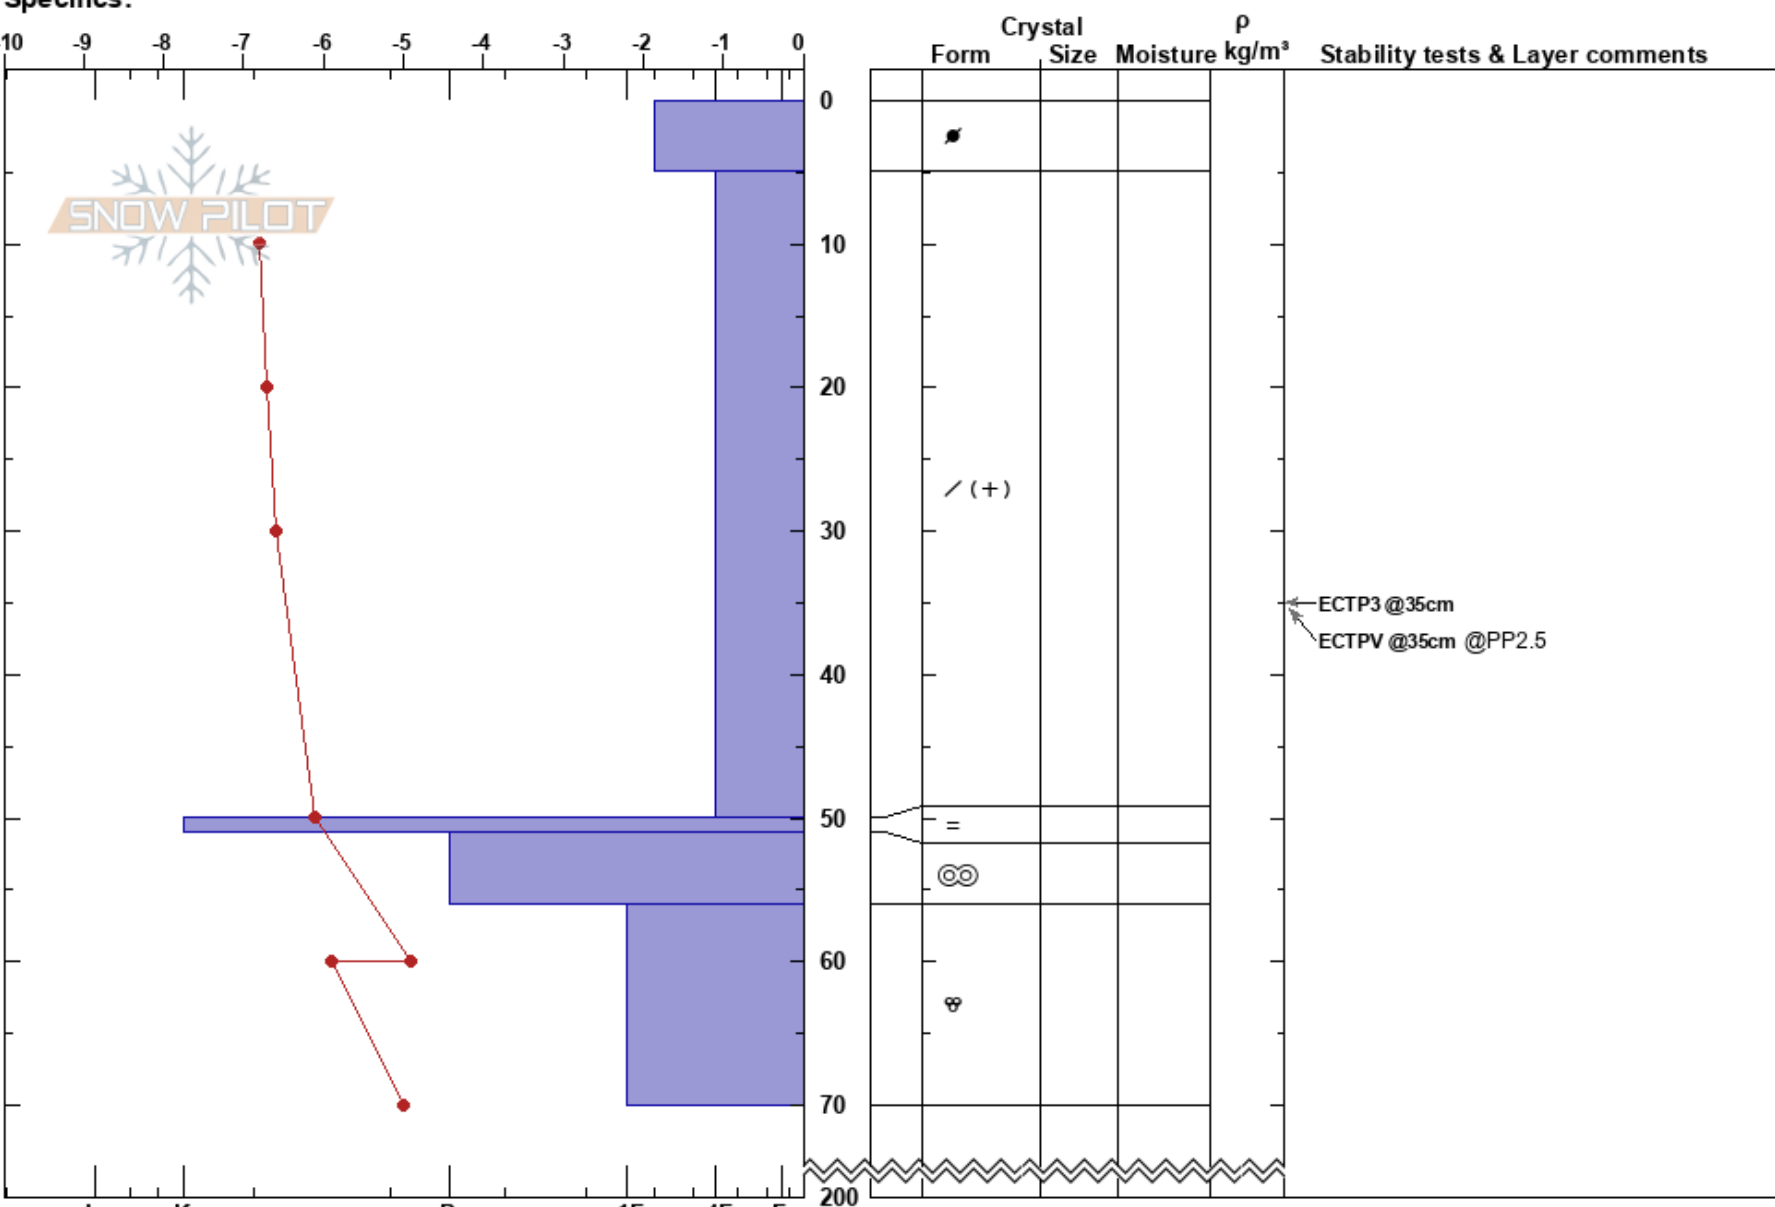

Ottfjället SO
 Våådalen
 Sweden
 Elevation: 800 m
 Aspect: SE
 Specifics:

Karin Trolin
 20/12/2024 - 12:00
 Co-ord: 63.16671N, 13.01350E
 Slope Angle: 37°
 Wind Loading: yes

Stability: **HS:200**
 Air Temperature: -6.5°C PF:25
 Sky Cover: BKN
 Precipitation: NO
 Wind: NW Strong

Layer Notes:

← ECTP3 @35cm
 ← ECTPV @35cm @PP2.5

Notes: