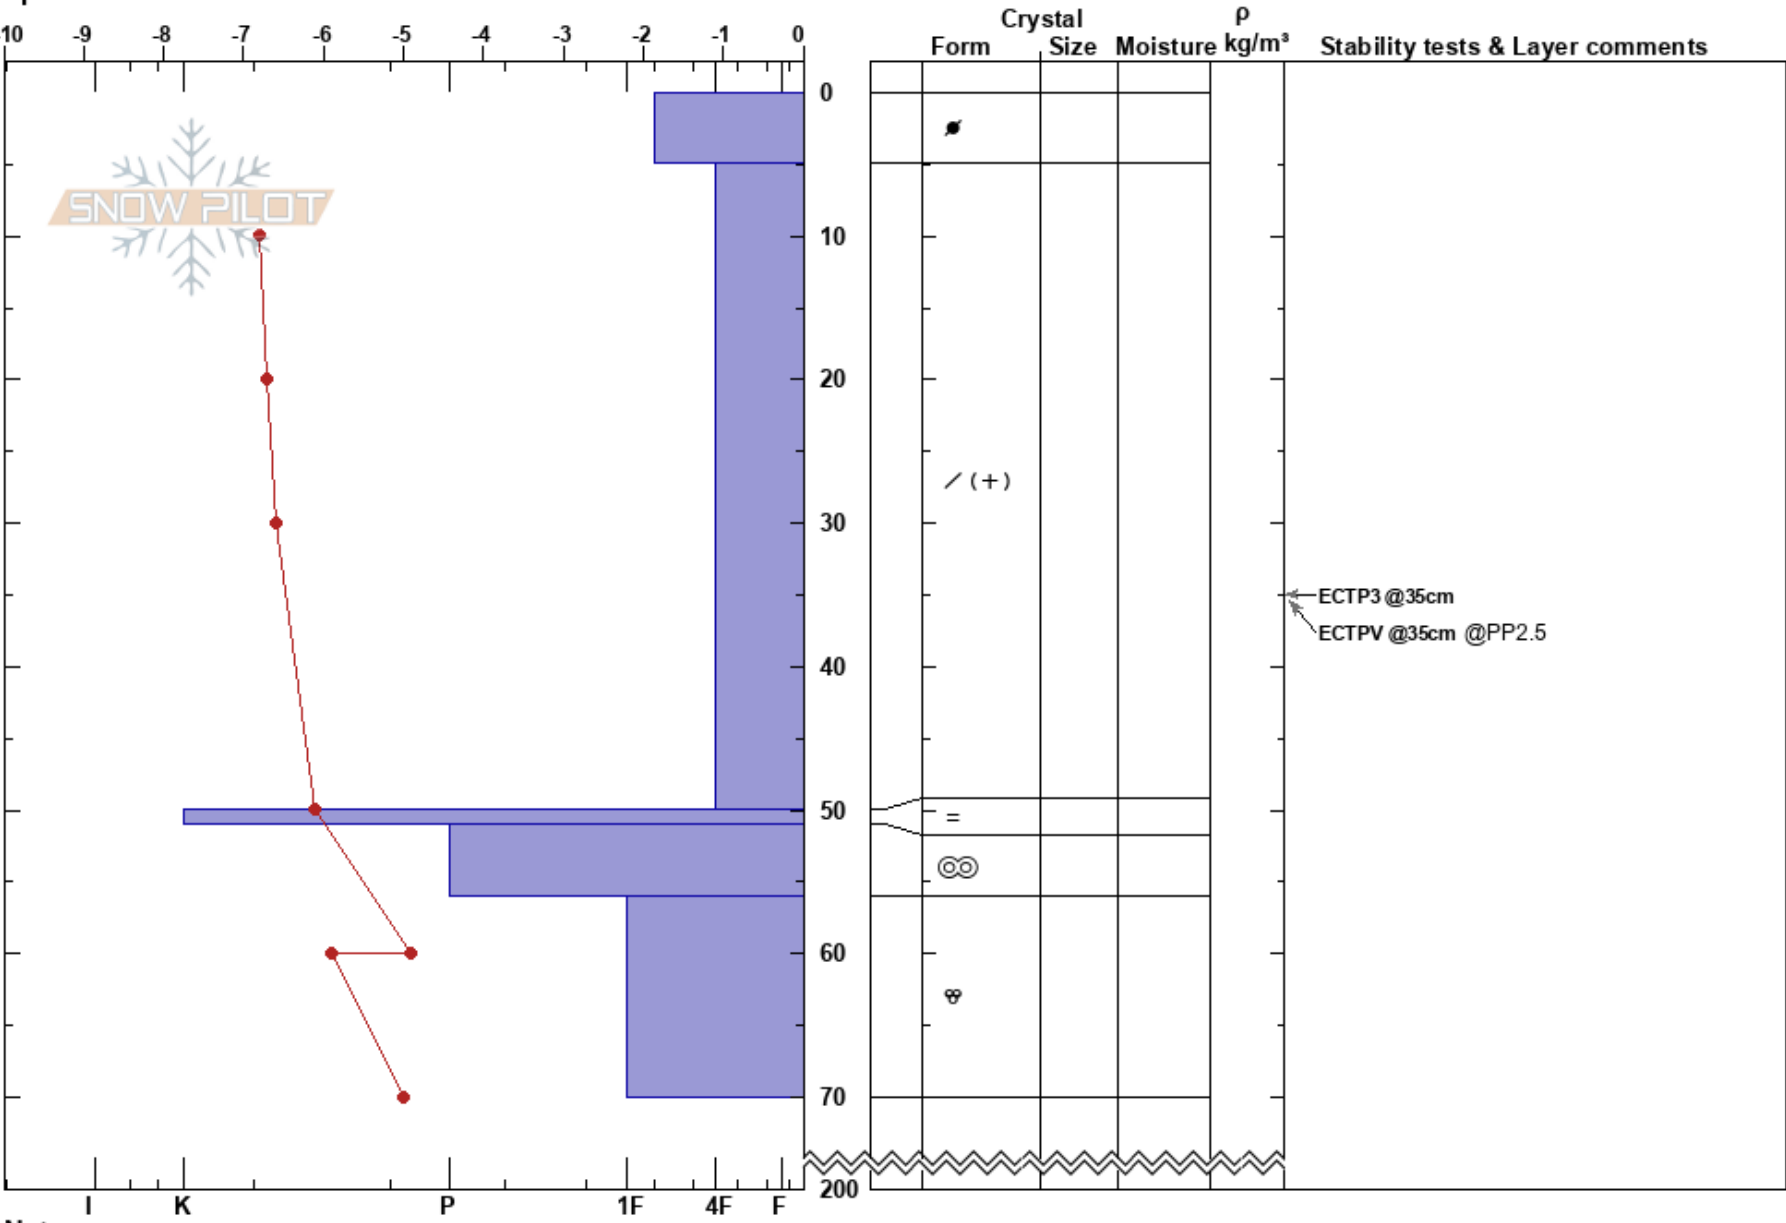

Ottfjället SO
 Våådalen
 Sweden
 Elevation: 800 m
 Aspect: SE
 Specifics:

Karin Trolin
 20/12/2024 - 12:00
 Co-ord: 63.16671N, 13.01350E
 Slope Angle: 37°
 Wind Loading: yes

Stability: HS:200
 Air Temperature: -6.5°C PF:25
 Sky Cover: BKN
 Precipitation: NO
 Wind: NW Strong

Layer Notes:

← ECTP3 @35cm
 ← ECTPV @35cm @PP2.5

Notes: