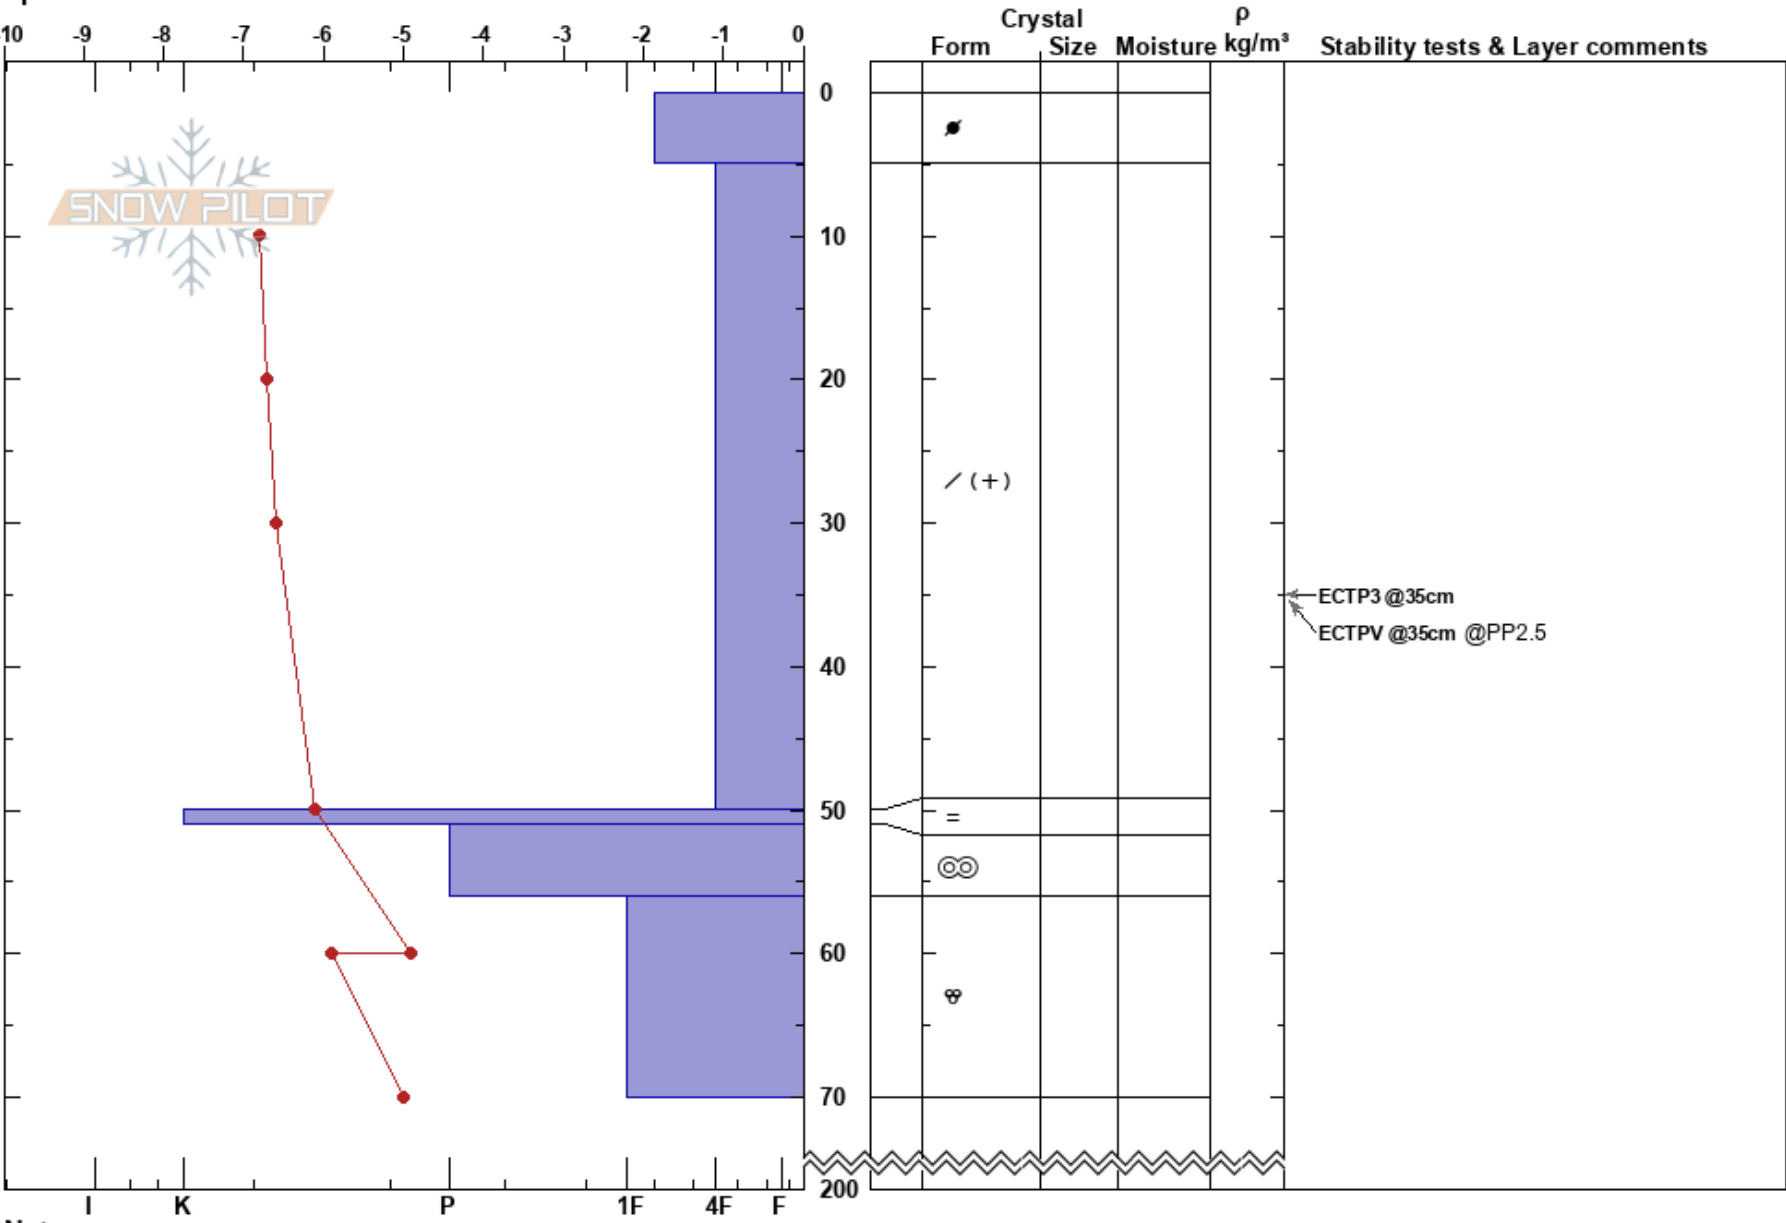

Ottfjället SO  
 Våådalen  
 Sweden  
 Elevation: 800 m  
 Aspect: SE  
 Specifics:

Karin Trolin  
 20/12/2024 - 12:00  
 Co-ord: 63.16671N, 13.01350E  
 Slope Angle: 37°  
 Wind Loading: yes

Stability: HS:200  
 Air Temperature: -6.5°C PF:25  
 Sky Cover: BKN  
 Precipitation: NO  
 Wind: NW Strong

Layer Notes:

← ECTP3 @35cm  
 ← ECTPV @35cm @PP2.5

Notes: