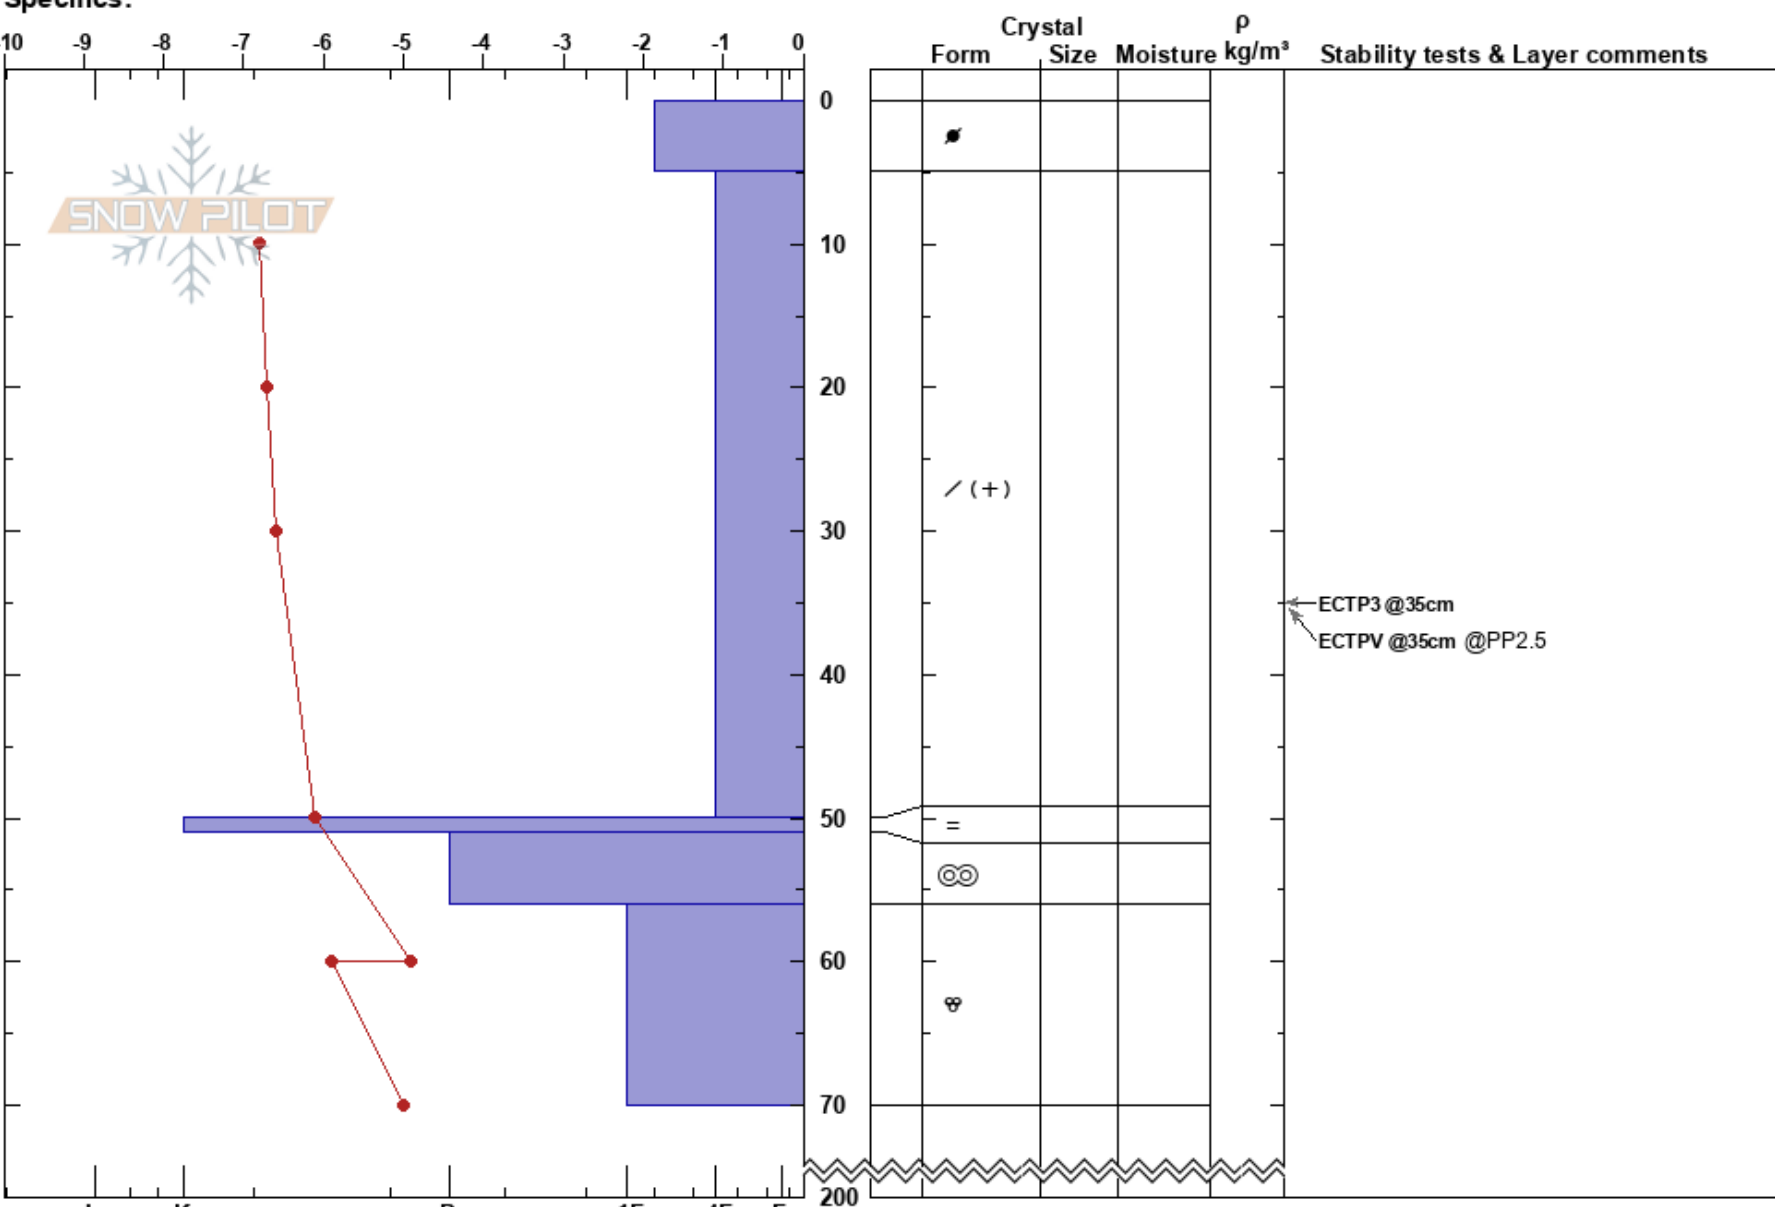

Ottfjället SO
 Våådalen
 Sweden
 Elevation: 800 m
 Aspect: SE
 Specifics:

Karin Trolin
 20/12/2024 - 12:00
 Co-ord: 63.16671N, 13.01350E
 Slope Angle: 37°
 Wind Loading: yes

Stability: HS:200
 Air Temperature: -6.5°C PF:25
 Sky Cover: BKN
 Precipitation: NO
 Wind: NW Strong

Layer Notes:

← ECTP3 @35cm
 ← ECTPV @35cm @PP2.5

Notes: