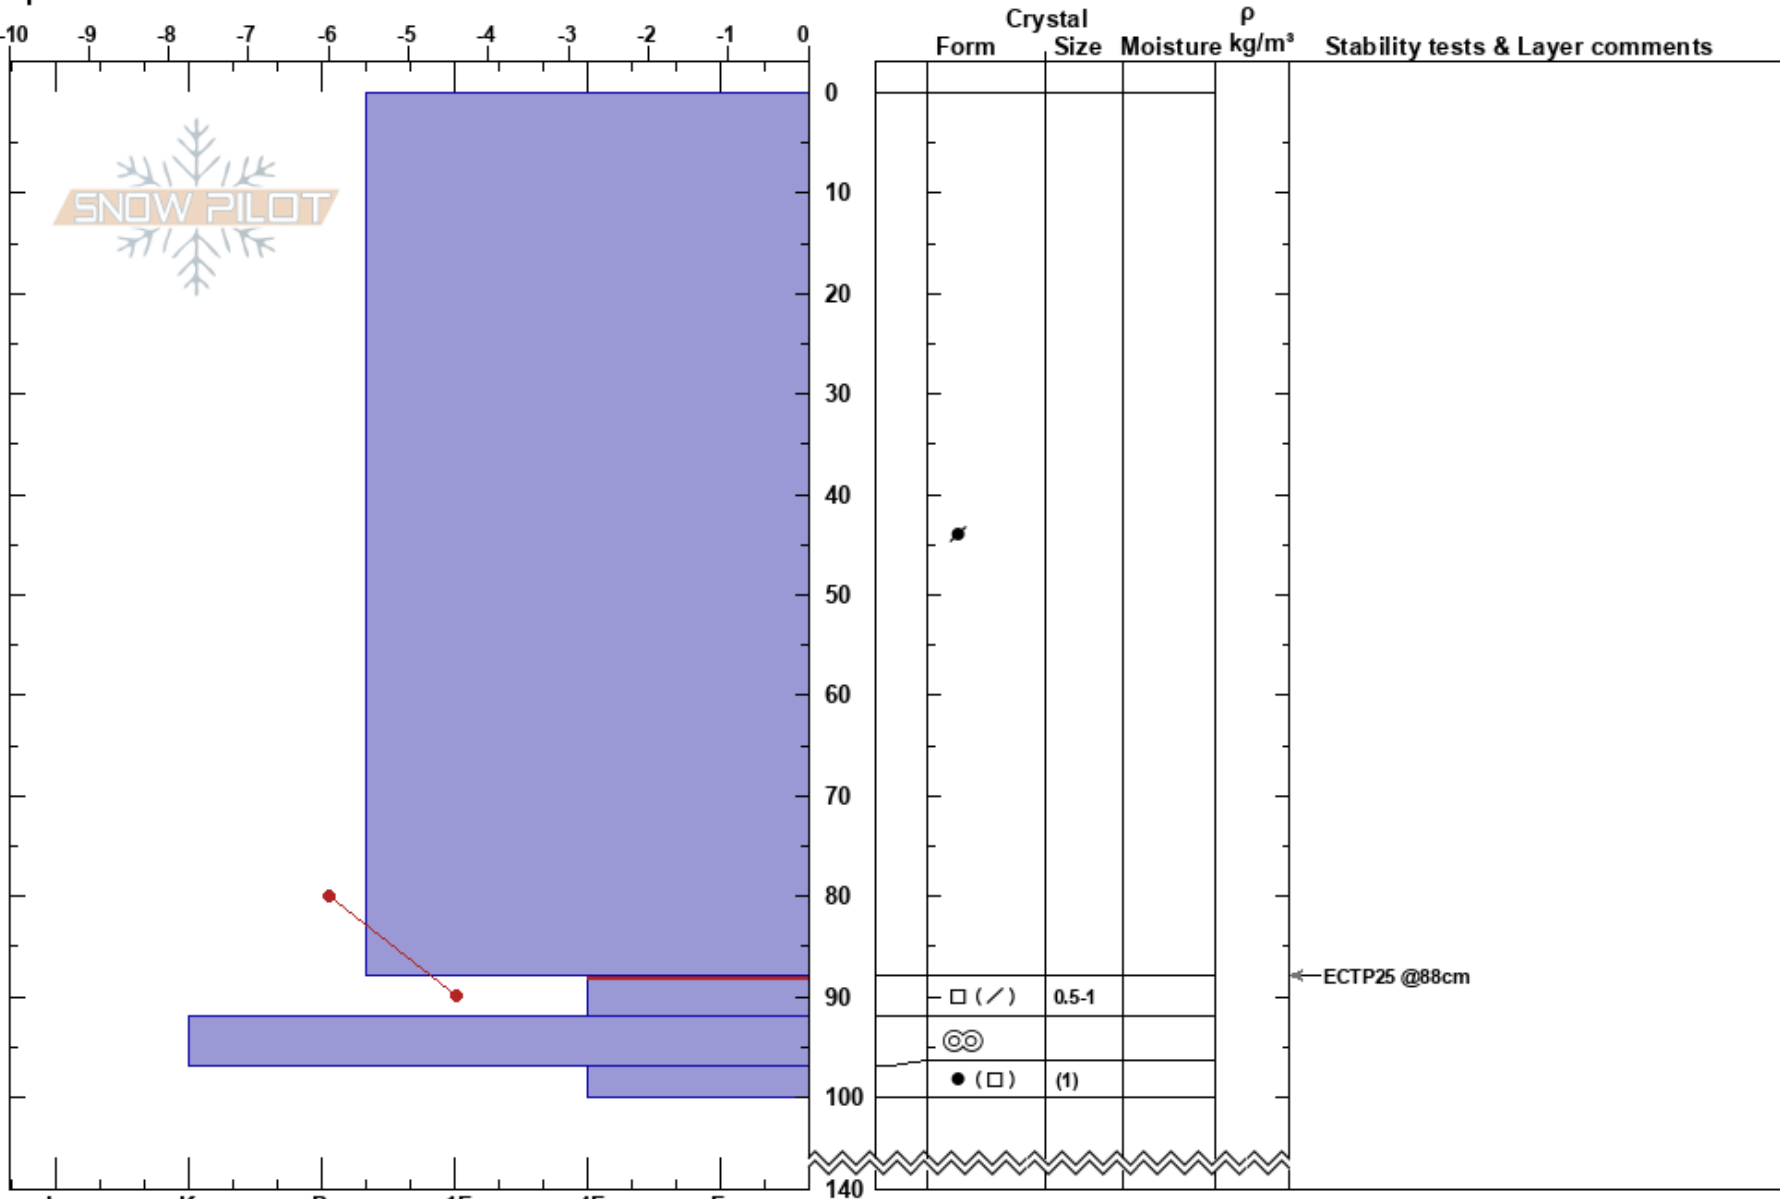

Kosnytan
 Västra Vindelfjällen
 Sweden
Elevation: 850 m
Aspect: 270°
Specifics:

Anton Grindgårds
 20/12/2024 - 11:45
Co-ord:
Slope Angle: 21°
Wind Loading: previous

Stability:
Air Temperature:
Sky Cover: BKN
Precipitation: NO
Wind: NW Moderate

HS: 140
PF: 2 88-92cm: Problematic layer

Notes: Svagt konvex läformation. Varierande HS.