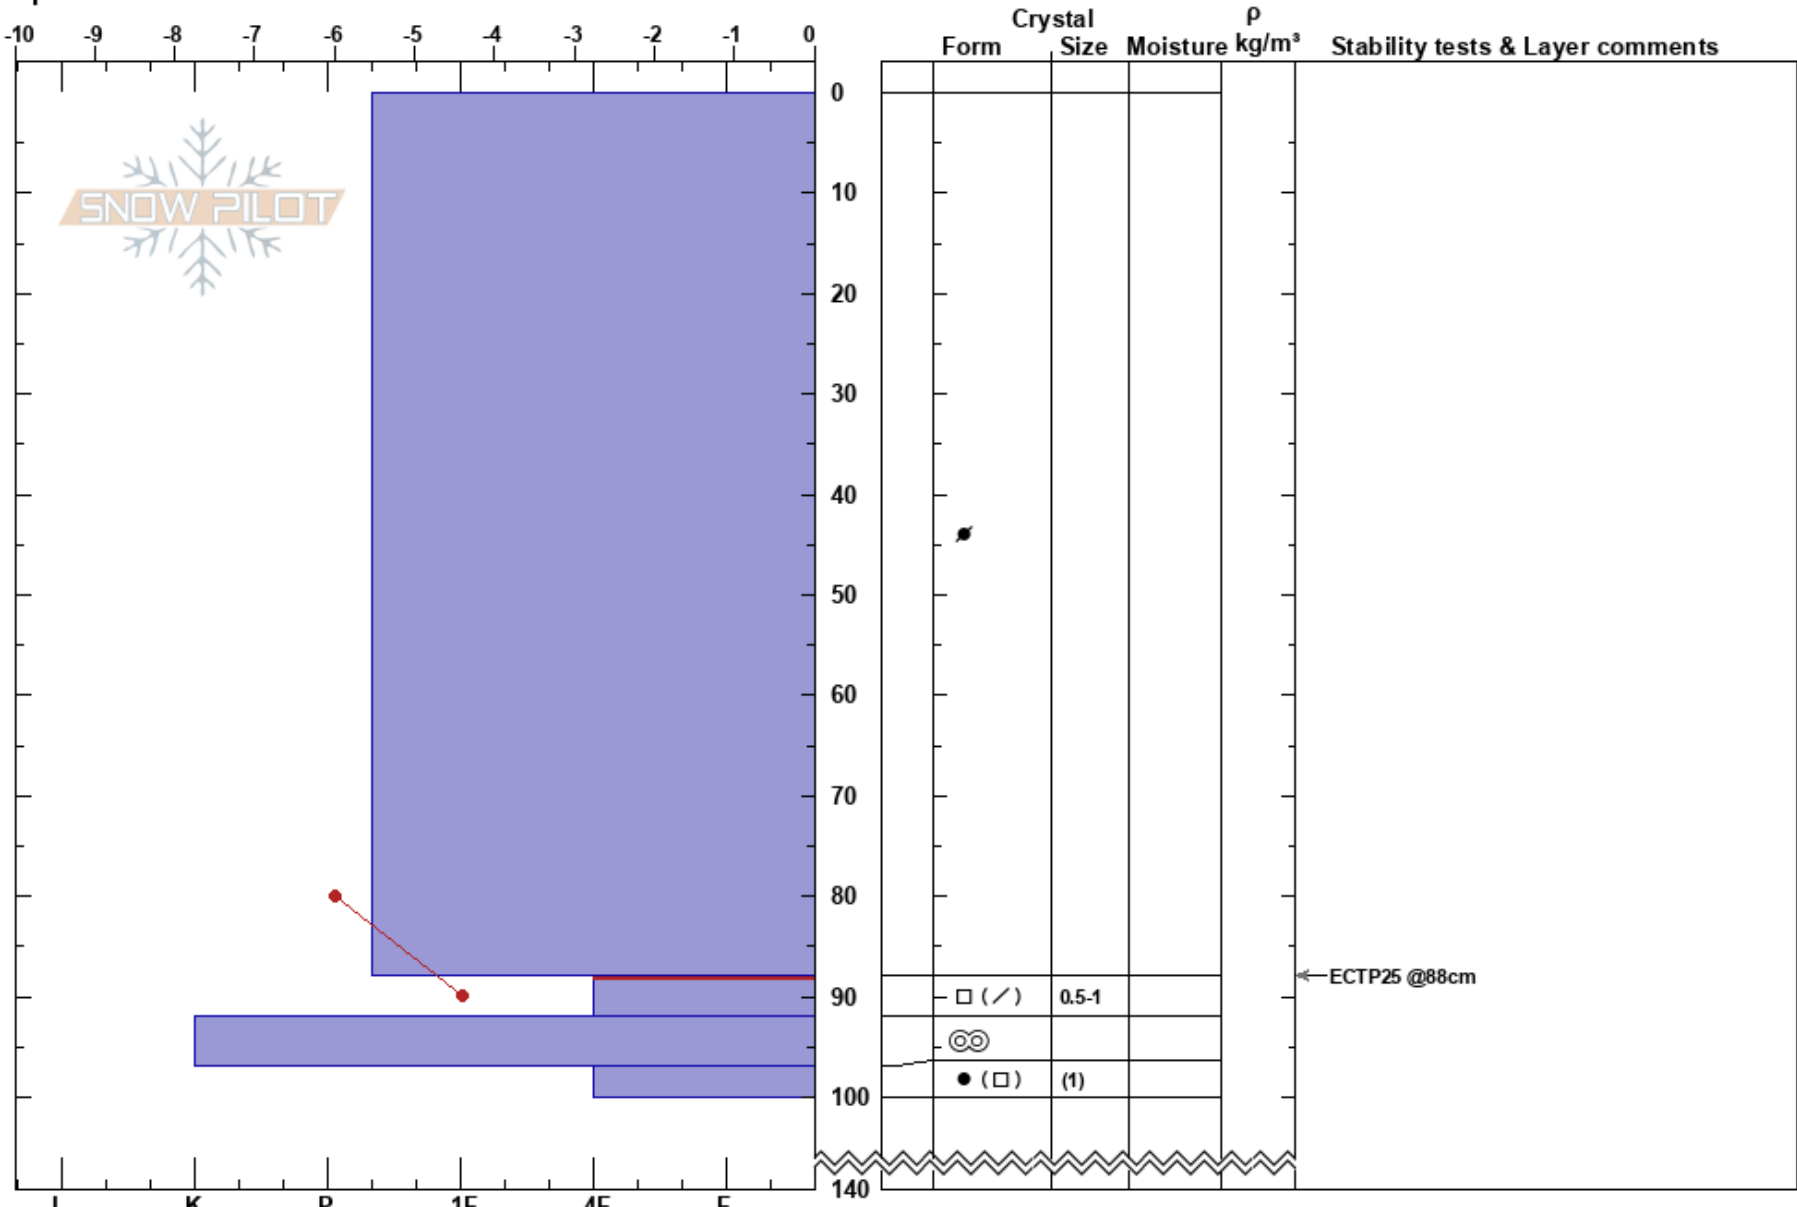

Kosnytan
 Västra Vindelfjällen
 Sweden
Elevation: 850 m
Aspect: 270°
Specifics:

Anton Grindgårds
 20/12/2024 - 11:45
Co-ord:
Slope Angle: 21°
Wind Loading: previous

Stability:
Air Temperature:
Sky Cover: BKN
Precipitation: NO
Wind: NW Moderate

HS: 140
PF: 2 88-92cm: Problematic layer

Notes: Svagt konvex läformation. Varierande HS.