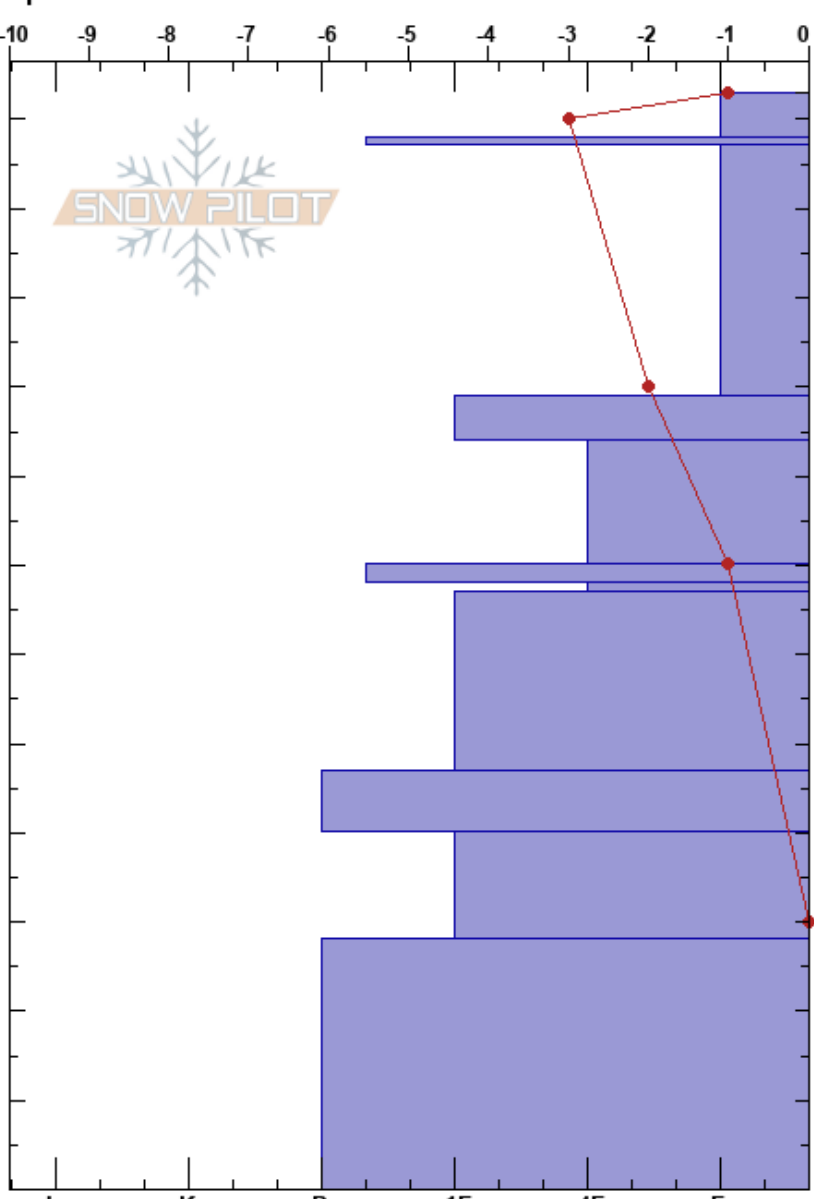

Goose Peak
 Silver Valley Area
 ID
 Elevation: 6230 ft
 Aspect:
 Specifics:

Mikey Church
 12/19/2024 - 12:00pm
 Co-ord: 47.56459N, -115.84522W
 Slope Angle:
 Wind Loading: yes

Stability:
 Air Temperature: 1°C
 Sky Cover: BKN
 Precipitation: NO
 Wind: SW Light Breeze

HS:123
 PF:20
 PS:56
 Layer Notes:
 118-117cm: thin and weak
 70-68cm: 12/7 Rain Crust
 68-67cm: Problematic layer

Height (cm)	Crystal		Moisture	ρ kg/m ³	Stability tests & Layer comments
	Form	Size			
123	⋆	2			
120	/	1			
118-117	■				←CT4 @117cm 118-117cm: thin and weak
110					
105	/	1			←CT11 @105cm
90					
80	●	0.5			
70	=				
68	□	0.5			←CT14, Q1 @68cm ←ECTP17 @68cm 70-68cm: 12/7 Rain Crust
60	●	0.5			
50					
40	=				
30	●				
20					
10	●				
0					