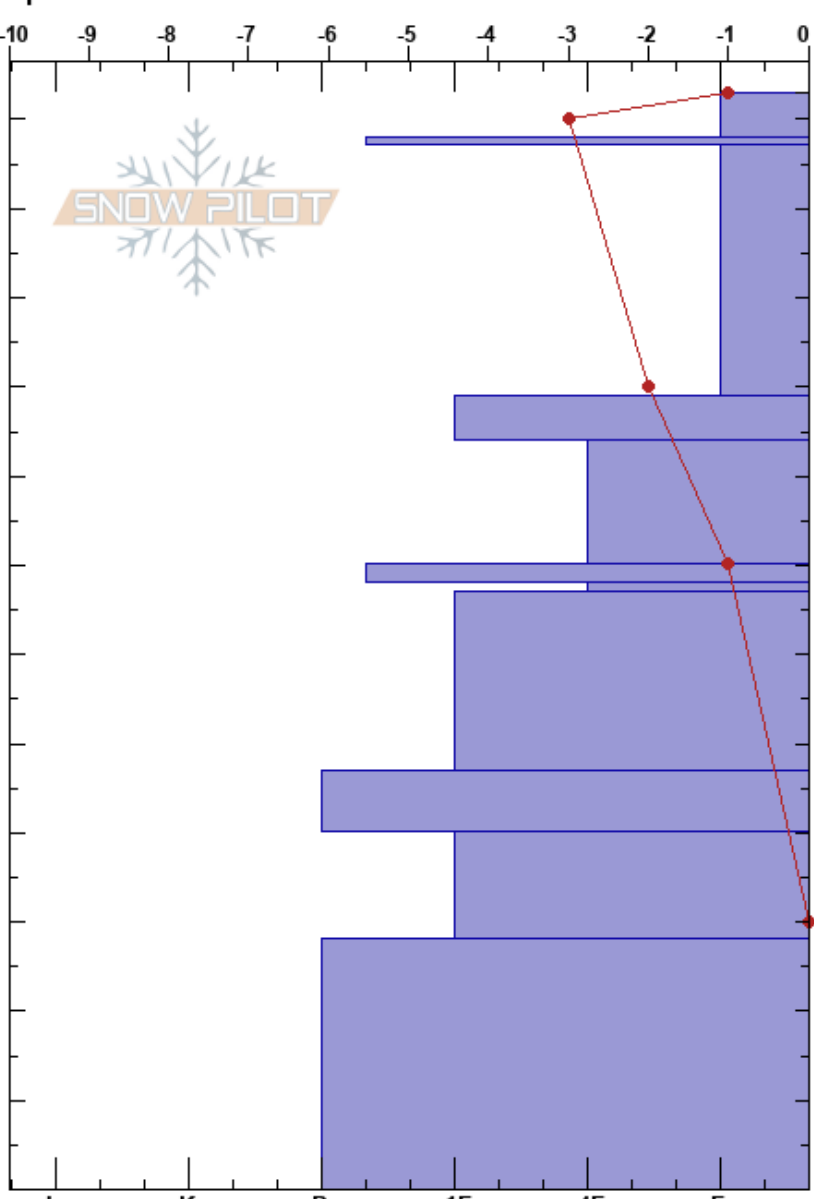

Goose Peak
 Silver Valley Area
 ID
 Elevation: 6230 ft
 Aspect:
 Specifics:

Mikey Church
 12/19/2024 - 12:00pm
 Co-ord: 47.56459N, -115.84522W
 Slope Angle:
 Wind Loading: yes

Stability:
 Air Temperature: 1°C
 Sky Cover: BKN
 Precipitation: NO
 Wind: SW Light Breeze

HS:123
 PF:20
 PS:56
 Layer Notes:
 118-117cm: thin and weak
 70-68cm: 12/7 Rain Crust
 68-67cm: Problematic layer

Height (cm)	Crystal		Moisture	ρ kg/m ³	Stability tests & Layer comments
	Form	Size			
123	⋈	2			
120	/	1			
118-117	■				←CT4 @117cm 118-117cm: thin and weak
110					
105	/	1			←CT11 @105cm
90					
80	●	0.5			
70	=				
68	□	0.5			←CT14, Q1 @68cm ←ECTP17 @68cm 70-68cm: 12/7 Rain Crust
60	●	0.5			
50					
40	=				
30	●				
20					
10	●				
0					