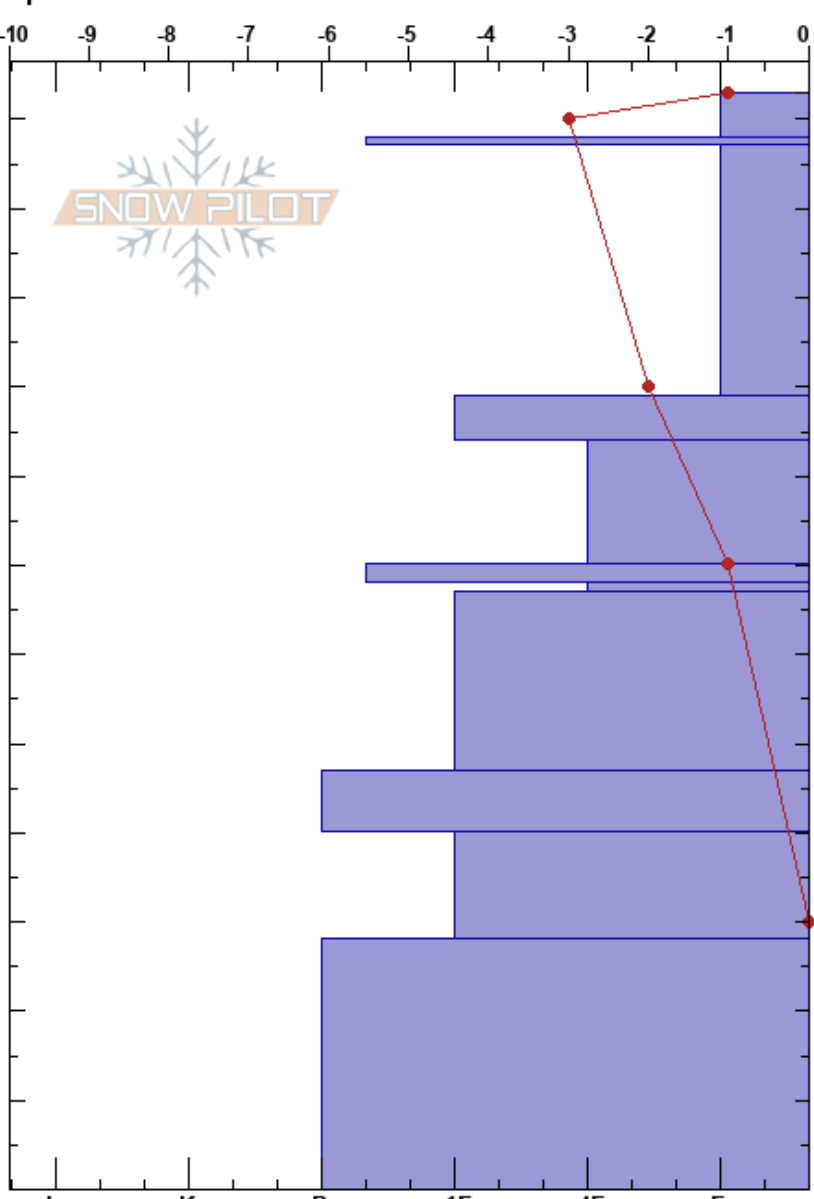

Goose Peak
 Silver Valley Area
 ID
 Elevation: 6230 ft
 Aspect:
 Specifics:

Mikey Church
 12/19/2024 - 12:00pm
 Co-ord: 47.56459N, -115.84522W
 Slope Angle:
 Wind Loading: yes

Stability:
 Air Temperature: 1°C
 Sky Cover: BKN
 Precipitation: NO
 Wind: SW Light Breeze
 HS:123
 PF:20
 PS:56
 Layer Notes:
 118-117cm: thin and weak
 70-68cm: 12/7 Rain Crust
 68-67cm: Problematic layer

Height (cm)	Crystal		Moisture	ρ kg/m ³	Stability tests & Layer comments
	Form	Size			
123	⋆	2			
120	/	1			
118-117	■				←CT4 @117cm 118-117cm: thin and weak
110					
105	/	1			←CT11 @105cm
90					
80	●	0.5			
70	=				
70-68	□	0.5			←CT14, Q1 @68cm ←ECTP17 @68cm 70-68cm: 12/7 Rain Crust
68	●	0.5			
50					
40	=				
30	●				
20					
10	●				
0					