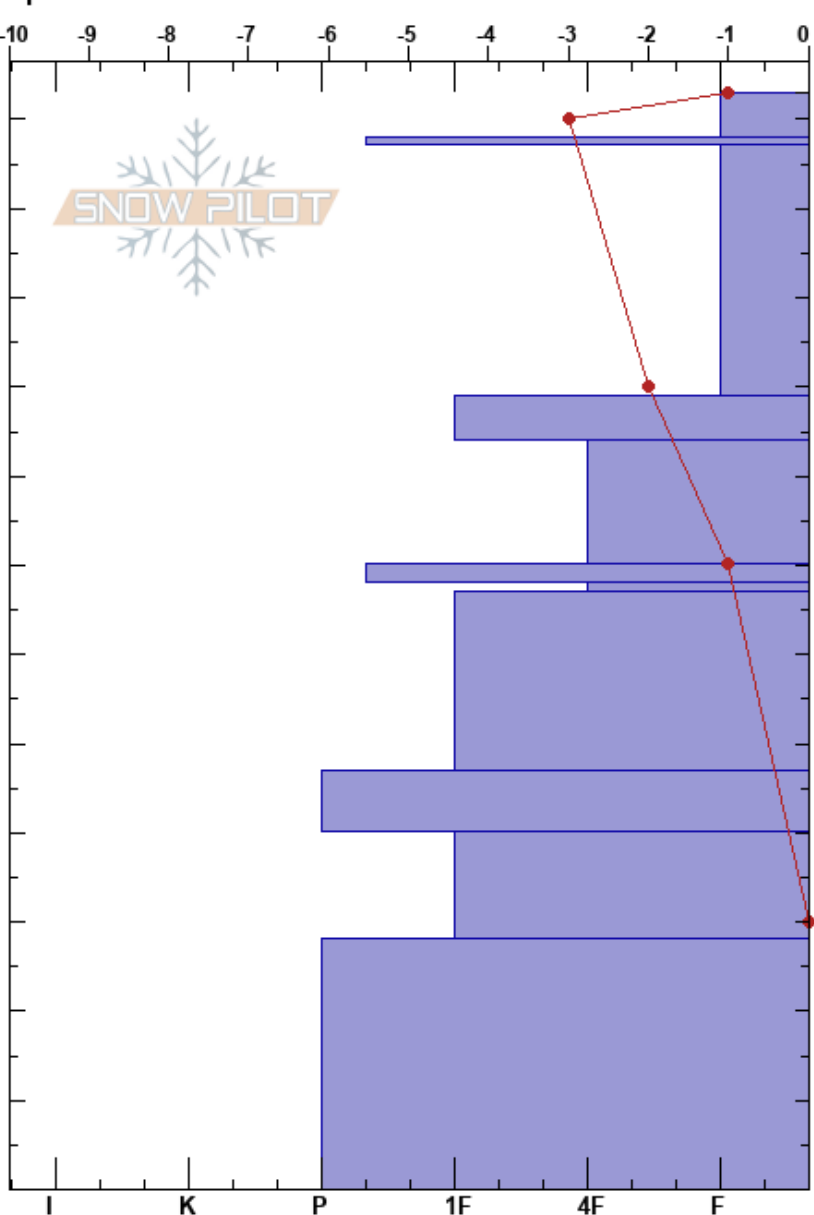

Goose Peak
 Silver Valley Area
 ID
 Elevation: 6230 ft
 Aspect:
 Specifics:

Mikey Church
 12/19/2024 - 12:00pm
 Co-ord: 47.56459N, -115.84522W
 Slope Angle:
 Wind Loading: yes

Stability:
 Air Temperature: 1°C
 Sky Cover: BKN
 Precipitation: NO
 Wind: SW Light Breeze

HS:123
 PF:20
 PS:56
 Layer Notes:
 118-117cm: thin and weak
 70-68cm: 12/7 Rain Crust
 68-67cm: Problematic layer

Height (cm)	Crystal		Moisture	ρ kg/m ³	Stability tests & Layer comments
	Form	Size			
123	⌘	2			
120	/	1			
118-117	■				←CT4 @117cm 118-117cm: thin and weak
110					
100	/	1			←CT11 @105cm
90					
80	●	0.5			
70	=				
70-68	□	0.5			←CT14, Q1 @68cm ←ECTP17 @68cm 70-68cm: 12/7 Rain Crust
60	●	0.5			
50					
40	=				
30	●				
20					
10	●				
0					