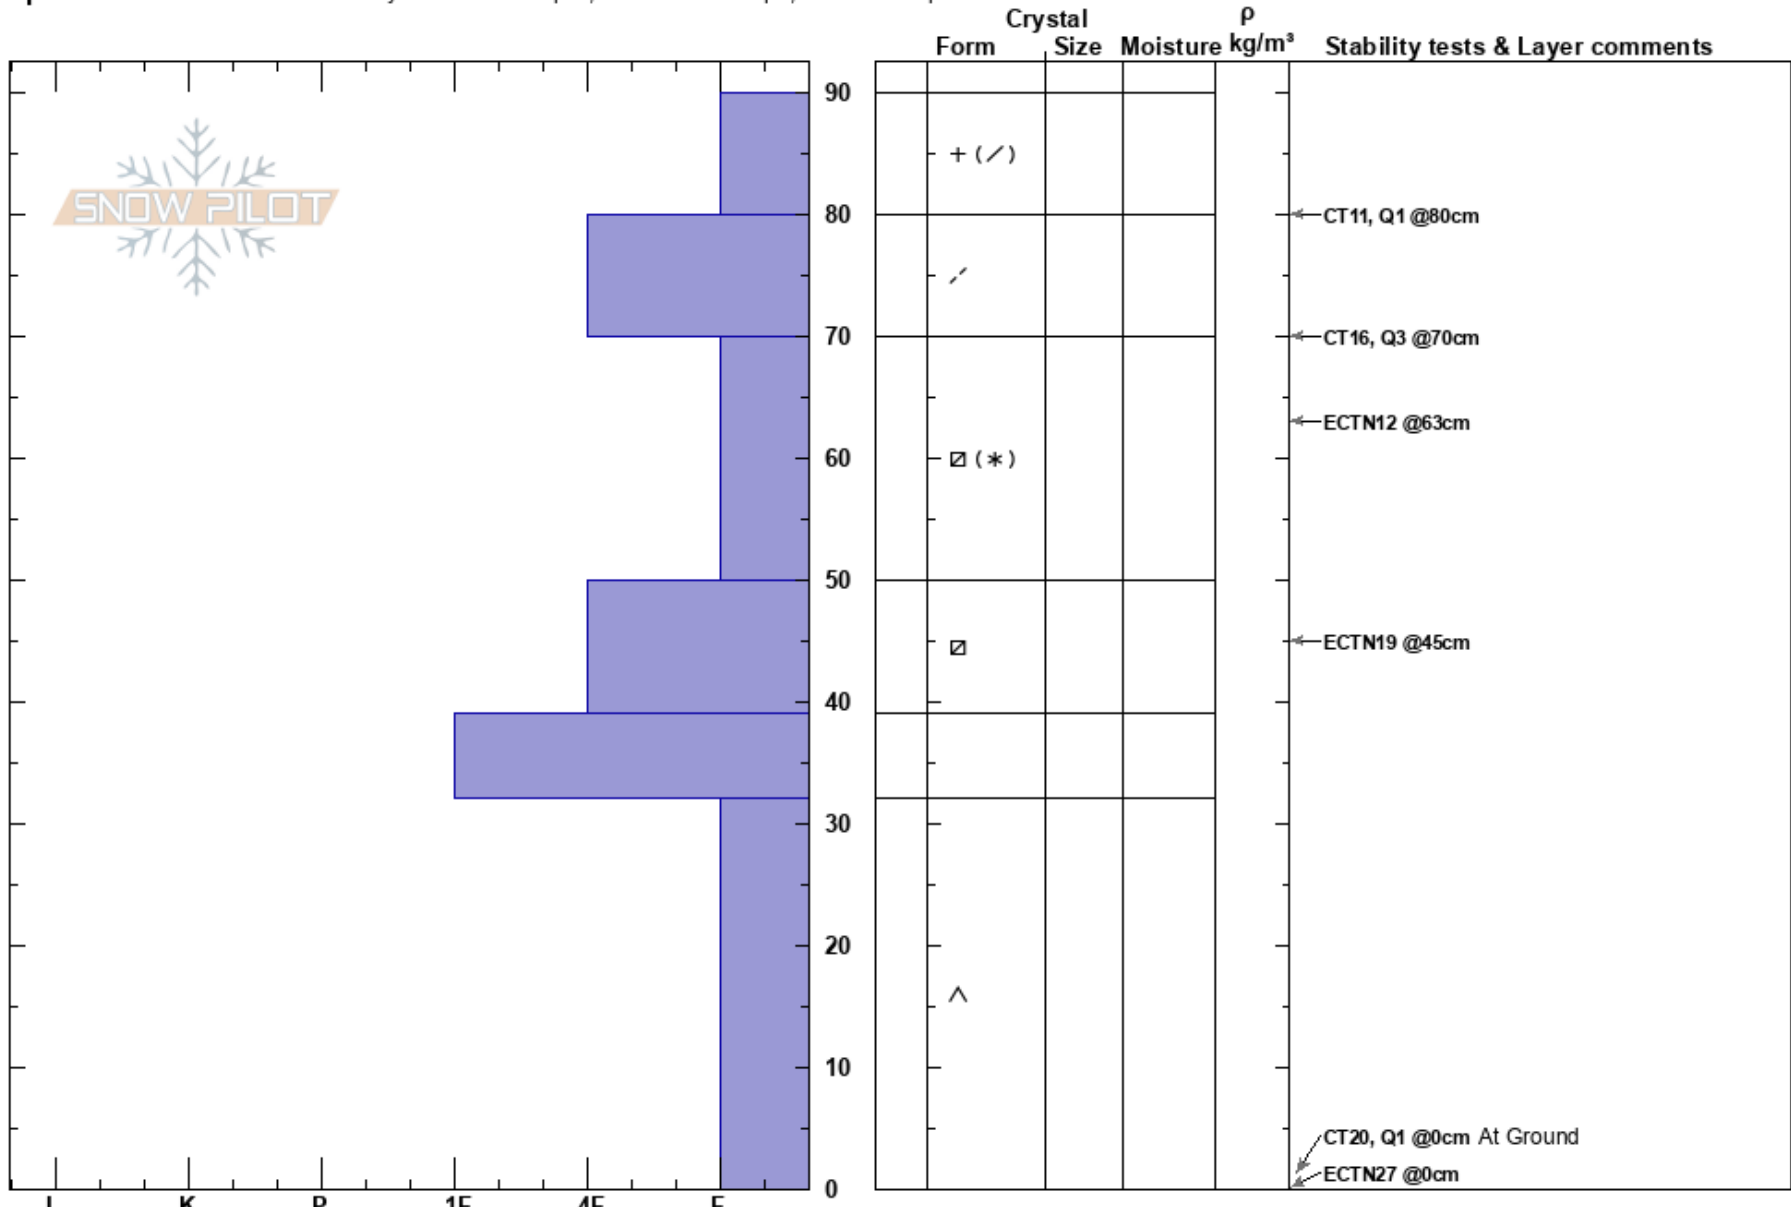

Mines Trees
 Front Range
 CO
Elevation: 11597 ft
Aspect: NW

Ryan Bunker
 12/19/2024 - 10:50am
Co-ord: 39.79903N, -105.77135W
Slope Angle: 35°
Wind Loading: previous

Stability:
Air Temperature: -9°C
Sky Cover: CLR
Precipitation: NO
Wind: W Moderate

HS:90
PF:80
PS:40
 70-50cm: Problematic layer

Specifics: Recent avalanche activity on different slopes; Ski tracks on slope; We skied slope

Notes: This area sees a lot of skier traffic. This location tried to avoid this but it could have effected our results.